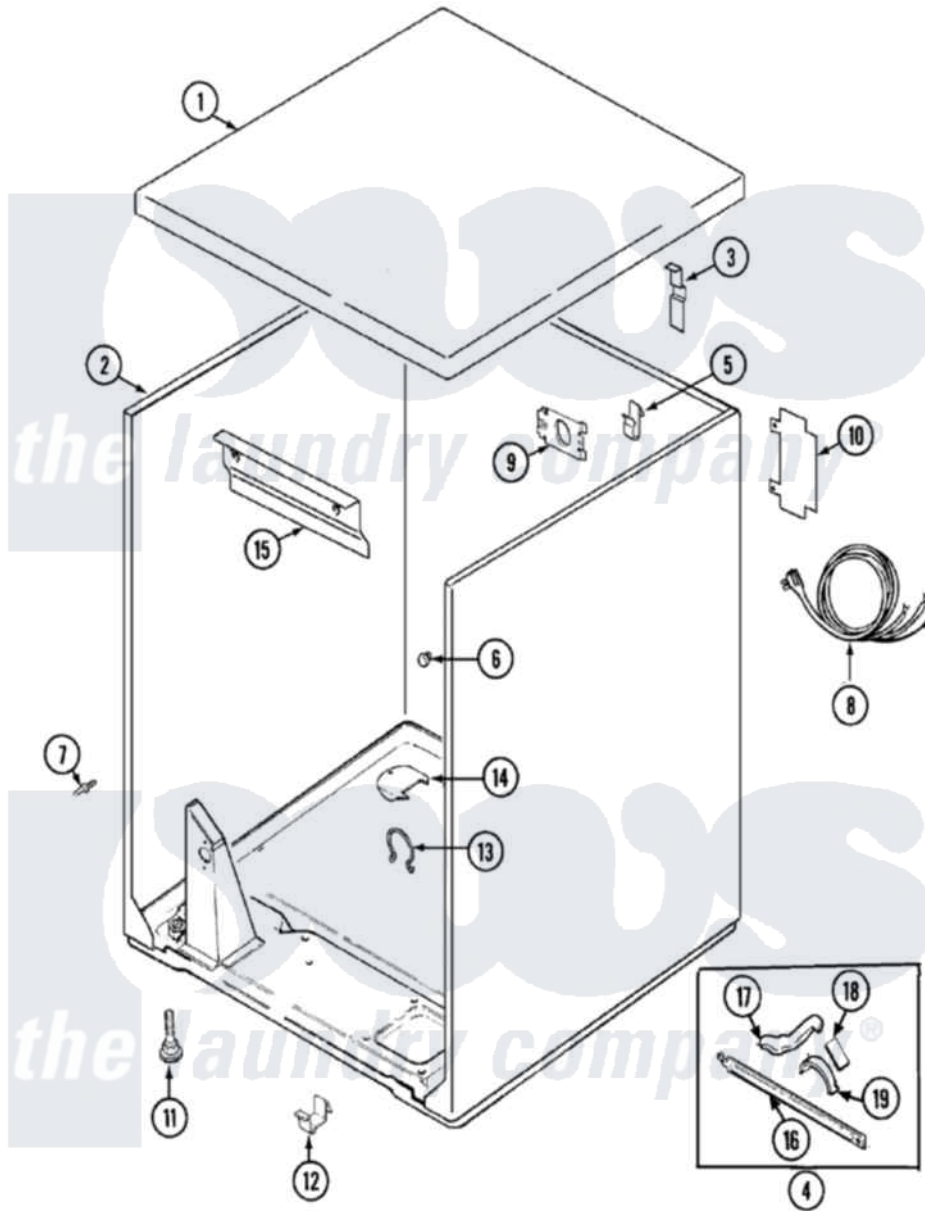

Crosley CDE8500AZW 01 - CABINET

Crosley [Residential Crosley CDE8500AZW Dryer Parts](#) Parts Diagram 01 - CABINET
 Click on the part number to view part

Item	Original Part Number	Replaced By	Status	Part Description
1	31001220			Damper, Cabinet
"	31001527			Reinfortment, Top
"	21001281			Damper, Sound Pad
"	31001423			Top, Cabinet
2	31001714			Cabinet And Base Assembly
3	25-3092	90767		Screw, 8A X 3/8 HeX Washer Head Tapping
"	35-4128			Pad, Hinge
"	63-5712			Hinge, Cabinet Top
4	12002126			Reinforcement Brace/Glide Kit
5	25-3034			Clip, Wiring
6	33-2653			Bumper, Cabinet
7	21001829			Post, Locating
8	31001019		Not Available	CORD, POWER
9	53-0135		Not Available	SUPPORT, POWER CORD
"	25-7828	489483		Screw 10-32 X 1/2
10	53-0284			Cover, Terminal

"	25-7857	90767	Screw, 8A X 3/8 HeX Washer Head Tapping
11	63-5519	Not Available	LEG, LEVELING
12	53-0120		Clip, Front Panel
13	31001320	16515	Clip
14	53-1921		Shield, Wiring
"	25-7733	681414	Screw, 10AB X 1/2
15	53-0133		Shield, Heat
"	25-3457		Screw, Sems
16	53-1625		Brace, Tumbler Support
17	31001469		Glide, Tumbler
18	31001356		Pad, Glide
19	31001470		Glide, Tumbler