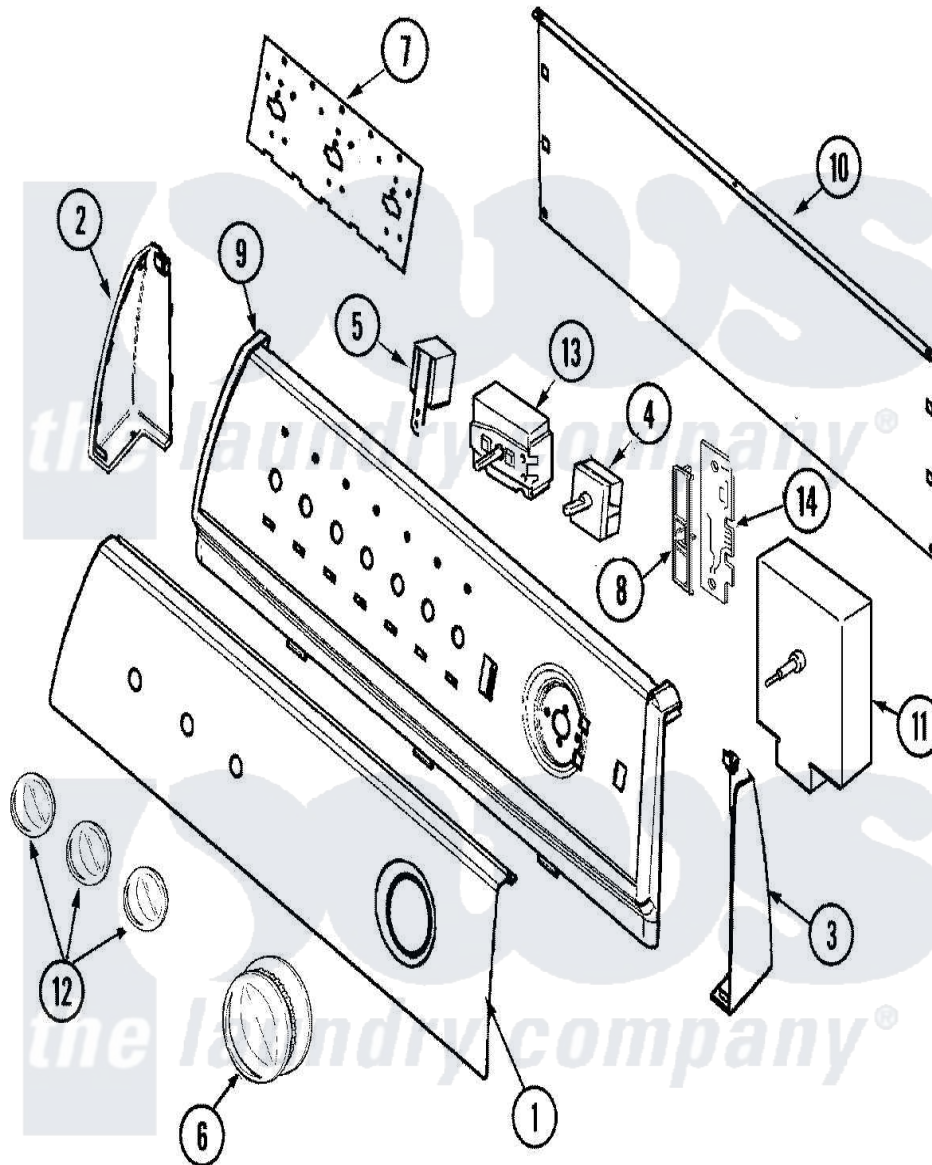

Crosley CDE8500AZW 02 - CONTROL PANEL

Crosley [Residential Crosley CDE8500AZW Dryer Parts](#) Parts Diagram 02 - CONTROL PANEL
 Click on the part number to view part

Item	Original Part Number	Replaced By	Status	Part Description
1	31001737			Panel, Control
2	21001546			Endcap, Panel
"	25-3092	90767		Screw, 8A X 3/8 HeX Washer Head Tapping
3	21001547			Endcap, Panel
"	25-3092	90767		Screw, 8A X 3/8 HeX Washer Head Tapping
4	31001190			Switch, Two Position Rotary
5	31001397			Buzzer
6	31001388			Knob/Skirt, Timer
7	21001603			Shield, Control
8	31001507			Bracket, Circuit Board
9	21001552			Frame , Control Panel
10	21001527			Shield, Rear
11	31001513			Timer
12	21001544			Knob, Selector
13	31001183			Resistor Assembly

13	31001403	Temperature
"	31001704	Resistor Assembly Temperature
"	53-4395	Switch, Temperature
"	31001447	Switch, Temperature
14	33001212	Board, Control-Moisture Sensor
NI	53-4454	Harness, Wiring
"	31001510	Harness, Wire
"	21001980	Lead Assembly
"	31001558	Lead Assembly
"	31001740	Lead Assembly
"	31001741	Not Available LEAD ASSEMBLY (BUZZER)