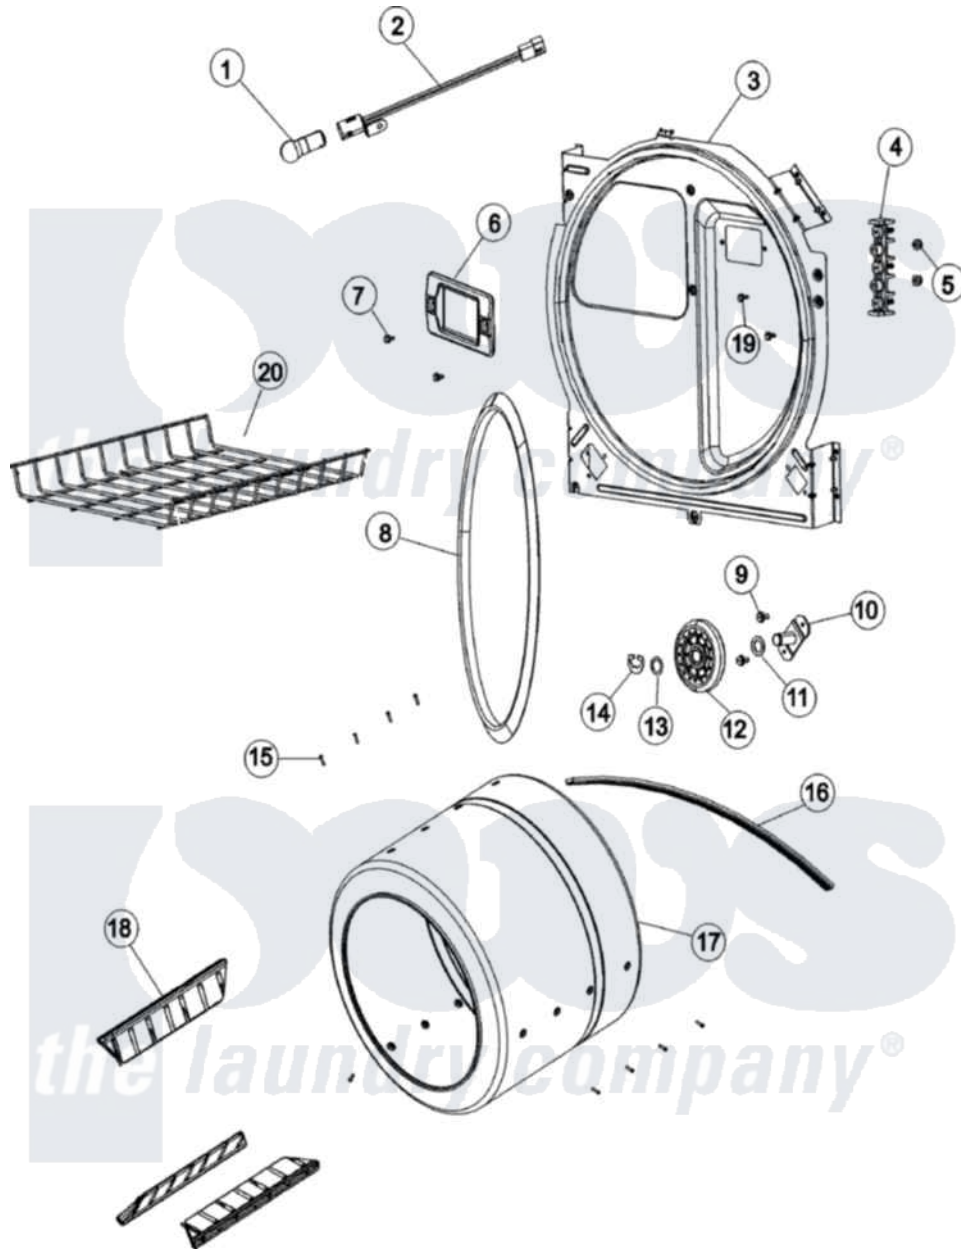

# Crosley CDE8500AZW 03 - CYLINDER

Crosley [Residential Crosley CDE8500AZW Dryer Parts](#) Parts Diagram 03 - CYLINDER  
 Click on the part number to view part

Item	Original Part Number	Replaced By	Status	Part Description
1	<a href="#">31001575</a>			Bulb, Cylinder Light
2	31001579		Not Available	RECEPTACLE ASM, CYLINDER LIGHT
3	<a href="#">31001581</a>			Bulkhead With Seal
4	<a href="#">53-1518</a>			Block, Terminal
5	<a href="#">25-3122</a>			Washer, Flat
"	25-0027	<a href="#">112432</a>		Nut
6	31001585		Not Available	LENS, CYLINDER LIGHT
7	31001580	<a href="#">313806</a>		Screw
8	31001548	<a href="#">31001747</a>		Seal Assembly
9	25-7101	<a href="#">3351614</a>		Screw, Gearcase Cover Mounting
10	<a href="#">53-0197</a>			Support Assembly-Cylinder Rear
11	<a href="#">31001583</a>			Spacer, Roller
12	<a href="#">31001096</a>			Roller
13	<a href="#">25-7814</a>			Washer

14	<a href="#">25-7854</a>		Ring, Retaining
15	25-7759	<a href="#">3196164</a>	Screw
16	31531589	<a href="#">341241</a>	Belt
17	<a href="#">53-1250</a>		Cylinder
18	53-1249	Not Available	BAFFLE, WHITE
20	<a href="#">21001495</a>		Rack, Drying