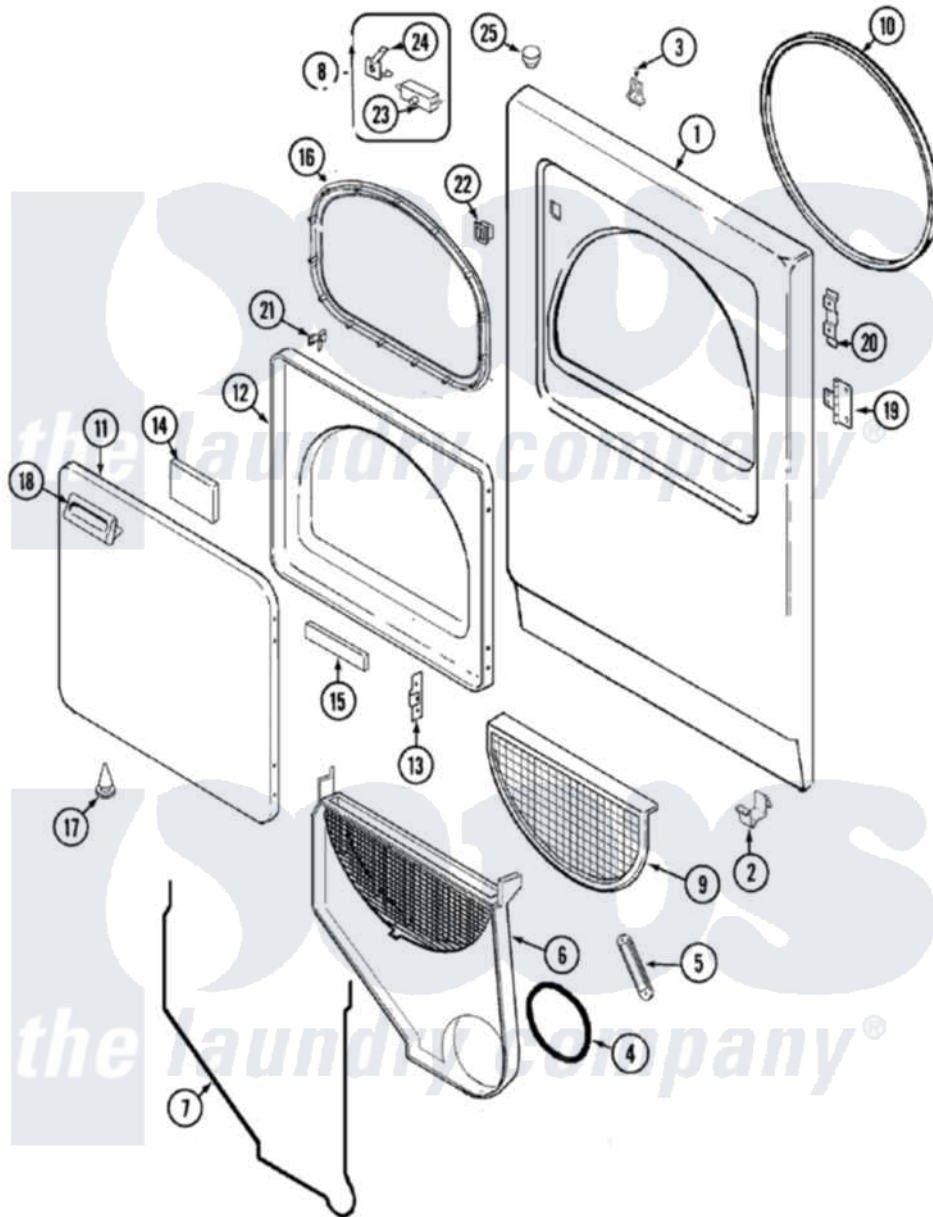

# Crosley CDE8500AZW 04 - DOOR

Crosley [Residential Crosley CDE8500AZW Dryer Parts](#) Parts Diagram 04 - DOOR  
 Click on the part number to view part

Item	Original Part Number	Replaced By	Status	Part Description
1	53-0726	<a href="#">31001771</a>		Panel, Front
2	<a href="#">53-0120</a>			Clip, Front Panel
3	<a href="#">31001526</a>			Lock, Top
4	<a href="#">31001541</a>			Seal, Blower/Collector Duct
5	<a href="#">33001809</a>			Sensor Bar Assembly
"	<a href="#">31001558</a>			Lead Assembly
6	<a href="#">12001324</a>			Duct Kit, Collector
"	25-7810	<a href="#">415013-35</a>		Screw
7	<a href="#">53-0204</a>			Seal
8	<a href="#">LA-1005</a>			Switch Kit
"	W10124350		Not Available	NOT REQUIRED PART OR SEE NOTE
9	<a href="#">53-0918</a>			Filter, Lint
10	<a href="#">31001637</a>			Seal Assembly, Cylinder Front
11	<a href="#">53-0154</a>			Panel, Outer Door
"	25-7752	<a href="#">3196169</a>		Screw, Element
12	53-0912		Not Available	PANEL, INNER DOOR (WHT)

13	<a href="#">53-0119</a>		Clip, Hinge
14	<a href="#">53-1490</a>		Door Pad
15	<a href="#">53-1491</a>		Door Pad
16	<a href="#">31001529</a>		Seal, Door
17	<a href="#">25-7889</a>		Plug Button
18	<a href="#">53-0927</a>		Handle, Door
"	25-7810	<a href="#">415013-35</a>	Screw
19	<a href="#">53-1492</a>		Hinge, Dryer Door
"	<a href="#">25-7809</a>		Screw, No.6-20 1/2 Flthd Torx
20	53-0121	Not Available	TWIN NUT
"	31001786	<a href="#">98006631</a>	Screw
21	53-2364	<a href="#">LA-1003</a>	Door Catch Kit
22	53-0187	<a href="#">LA-1003</a>	Door Catch Kit
23	31001732	<a href="#">53-0148</a>	Switch, Door
"	<a href="#">53-0148</a>		Switch, Door
24	<a href="#">31001319</a>		Clip, Switch
"	<a href="#">31001733</a>		Clip, Switch
25	<a href="#">33-2653</a>		Bumper, Cabinet