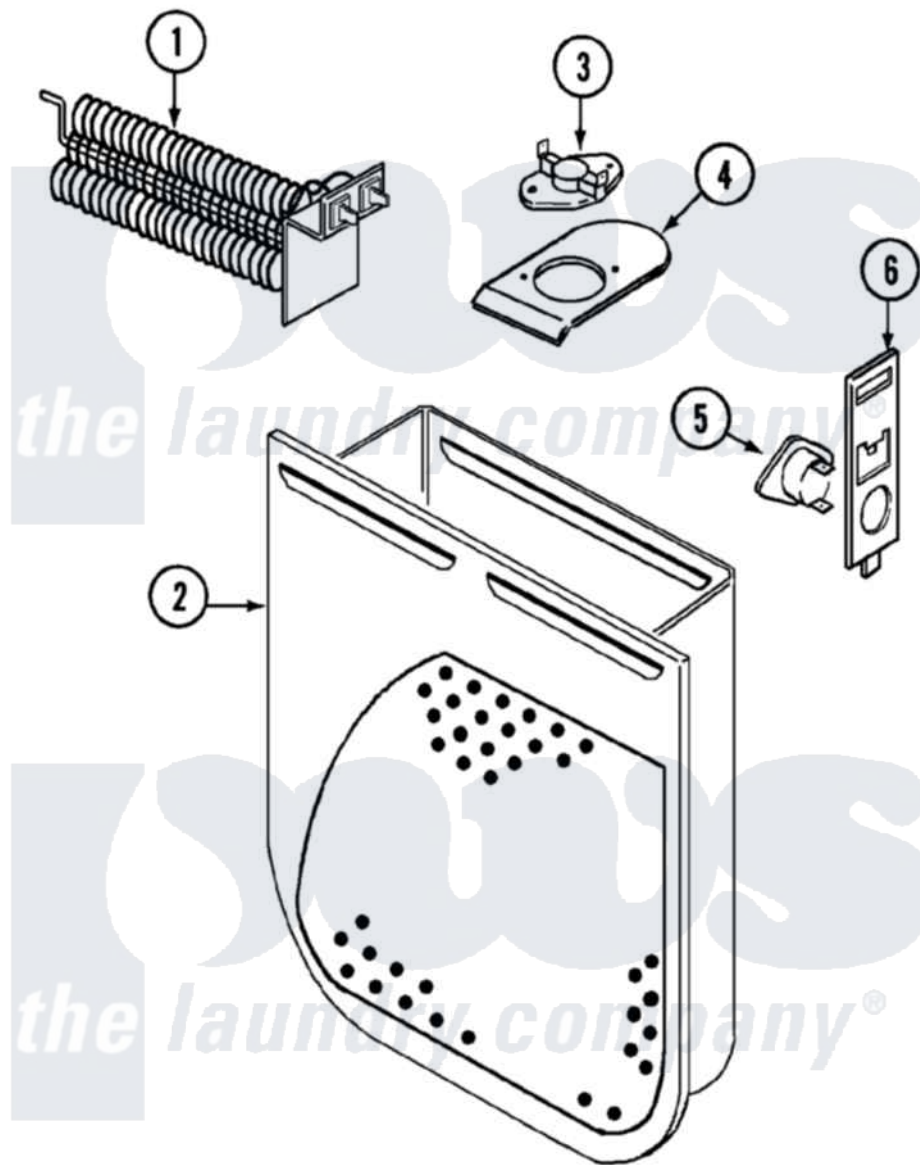

# Crosley CDE8500AZW 05 - HEATER

Crosley [Residential Crosley CDE8500AZW Dryer Parts](#) Parts Diagram 05 - HEATER  
 Click on the part number to view part

Item	Original Part Number	Replaced By	Status	Part Description
1	31001499	<a href="#">LA-1044</a>		Element
"	<a href="#">25-7863</a>			Screw
2	<a href="#">53-1232</a>			Heater Housing Assembly
3	<a href="#">53-0771</a>			Thermostat, Hi-Limit
"	25-3083	<a href="#">212951</a>		Screw, No.6-32 X 1/4 Inch
4	<a href="#">53-0285</a>			Bracket, Thermostat
"	<a href="#">212951</a>			Screw, No.6-32 X 1/4 Inch
5	<a href="#">LA-1053</a>			Fuse Kit, Thermal
6	<a href="#">53-1181</a>			Bracket, Thermal Fuse