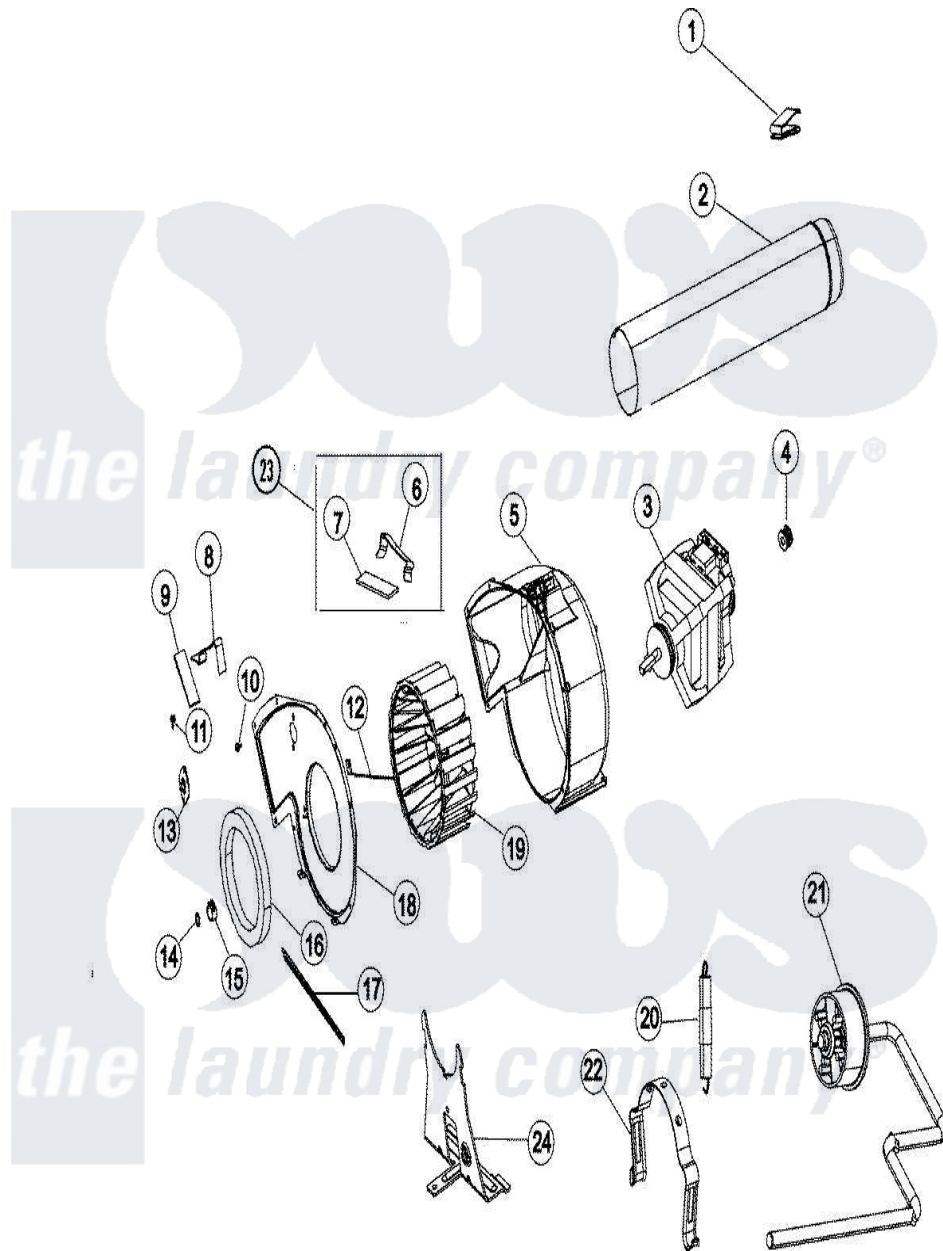

Crosley CDE8500AZW 06 - MOTOR & DRIVE

Crosley Residential Crosley CDE8500AZW Dryer Parts Parts Diagram 06 - MOTOR & DRIVE
 Click on the part number to view part

Item	Original Part Number	Replaced By	Status	Part Description
1	31001572			Clip, Vent Pipe Ground
2	53-0134			Duct, Exhaust
3	31001589	W10410996		Motor-Drive
4	31001535			Pulley, Motor
5	53-1801			Housing, Blower
6	31001470			Glide, Tumbler
7	31001356			Pad, Glide
8	31001469			Glide, Tumbler
9	31001356			Pad, Glide
10	31001267	W10116760		Screw
11	25-7890	489478		Screw, 8 X 1/2
12	53-1026			Guide, Vane Inlet
13	31001088			Thermostat, Control
"	31001192			Thermostat, Control
14	25-7855			Ring, Retaining
15	25-7823	312967		Clamp, Blower Housing

16	31001541		Seal, Blower/Collector Duct
17	53-1625		Brace, Tumbler Support
18	53-1934		Cover, Blower Housing
19	31001317		Wheel, Blower
20	31001465		Spring, Idler
21	31001710		Idler Arm Assembly
22	53-0214	660658	Clamp, Motor Mounting 343481 685441
23	LA-1006		Glide Kit, Tumbler
24	31001570		Bracket, Motor