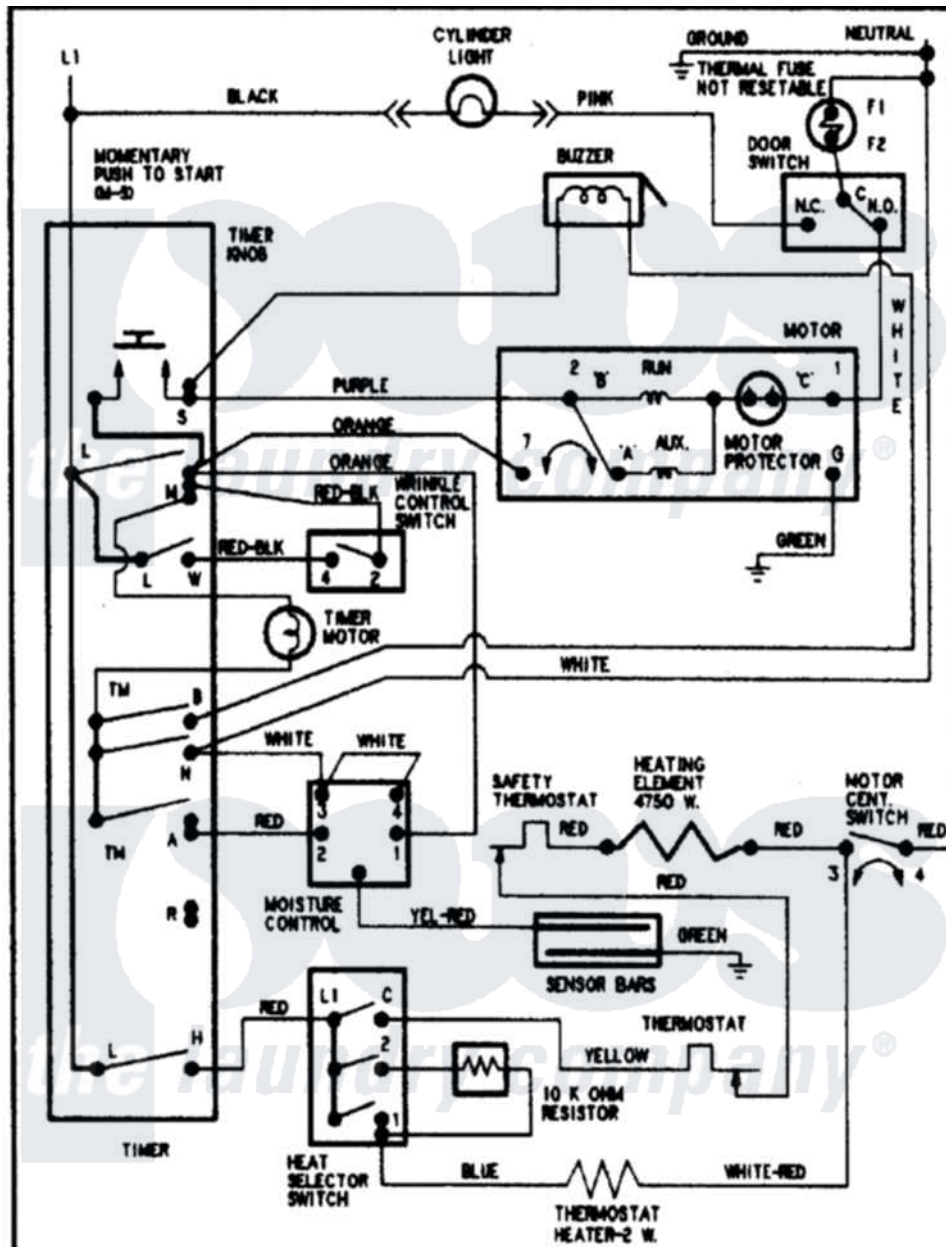

Crosley CDE8500AZW 08 - WIRING INFORMATION

Crosley Residential Crosley CDE8500AZW Dryer Parts Parts Diagram 08 - WIRING INFORMATION
 Click on the part number to view part

Item	Original Part Number	Replaced By	Status	Part Description
NI	15002904		Not Available	WIRING INFORMATION