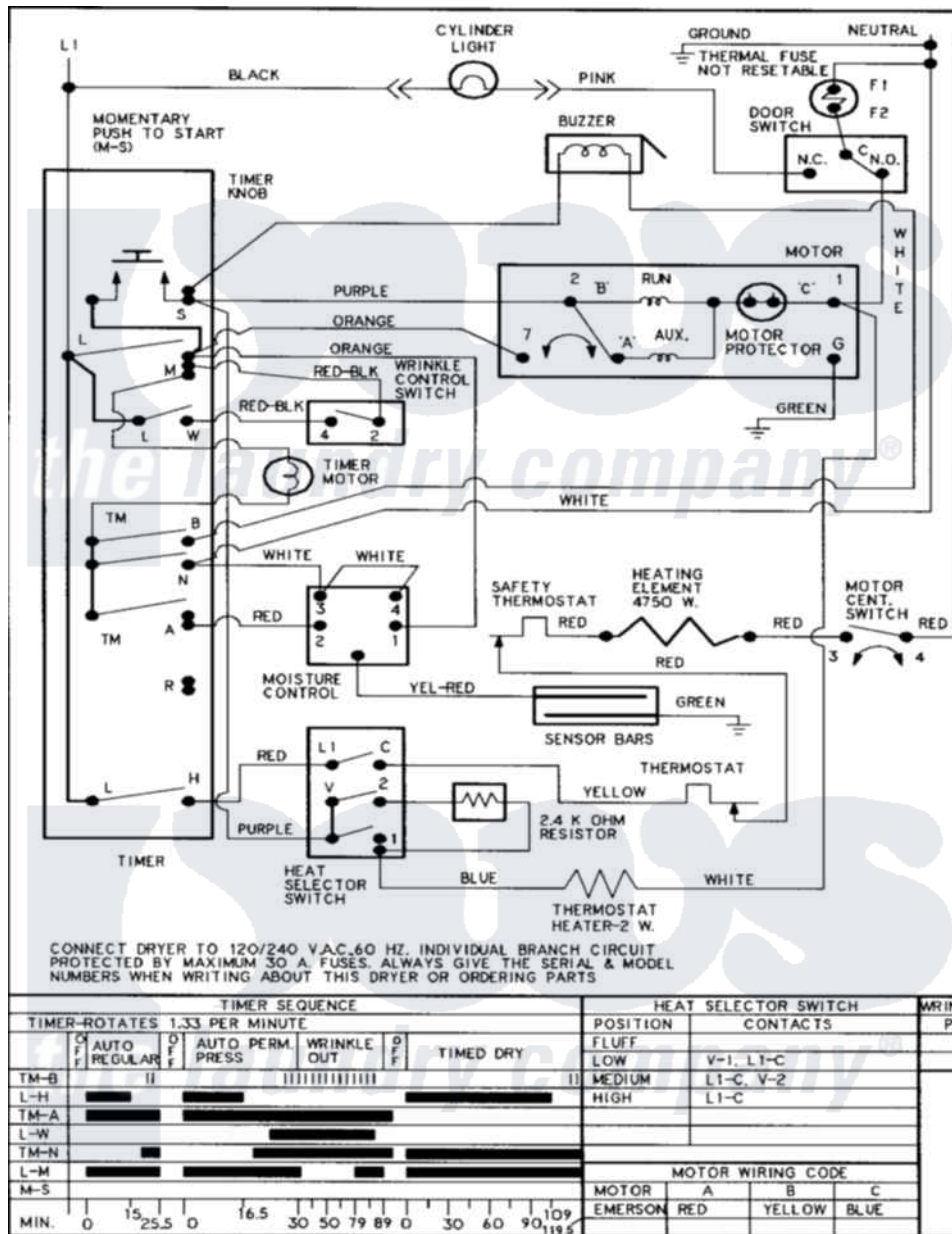

Crosley CDE8500AZW 09 - WIRING INFORMATION (SERIES 15 ELEC)

Crosley Residential Crosley CDE8500AZW Dryer Parts Parts Diagram 09 - WIRING INFORMATION (SERIES 15 ELEC)

Click on the part number to view part

Item	Original Part Number	Replaced By	Status	Part Description
NI	15003594		Not Available	WIRING INFORMATION