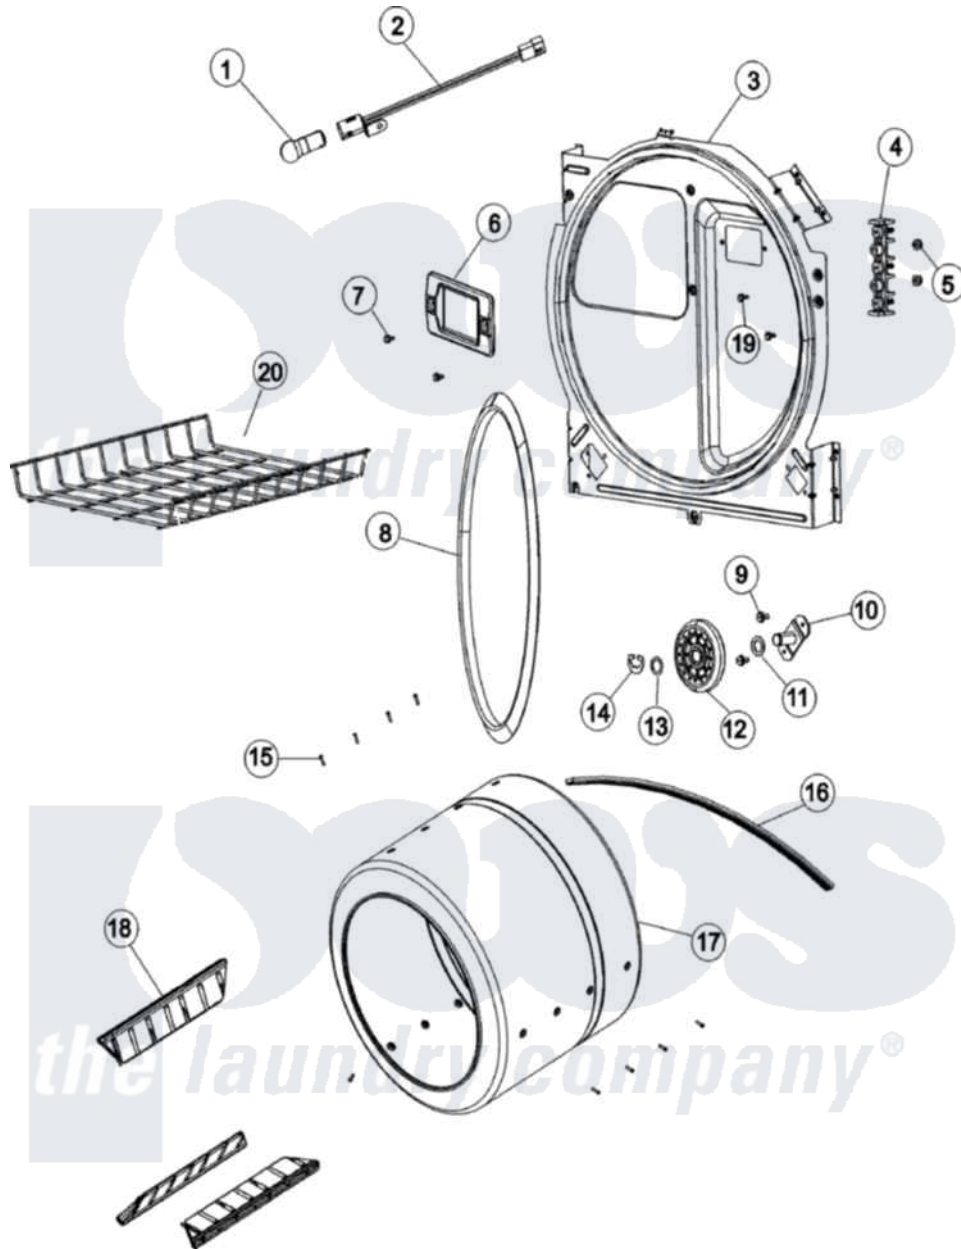

# Crosley CDE8500W 03 - CYLINDER

Crosley [Residential Crosley CDE8500W Dryer Parts](#) Parts Diagram 03 - CYLINDER  
 Click on the part number to view part

Item	Original Part Number	Replaced By	Status	Part Description
1	<a href="#">31001575</a>			Bulb, Cylinder Light
2	31001579		Not Available	RECEPTACLE ASM, CYLINDER LIGHT
3	<a href="#">31001581</a>			Bulkhead With Seal
4	<a href="#">53-1518</a>			Block, Terminal
5	<a href="#">25-3122</a>			Washer, Flat
"	25-0027	<a href="#">112432</a>		Nut
6	31001585		Not Available	LENS, CYLINDER LIGHT
7	31001580	<a href="#">313806</a>		Screw
8	31001548	<a href="#">31001747</a>		Seal Assembly
9	25-7101	<a href="#">3351614</a>		Screw, Gearcase Cover Mounting
10	<a href="#">53-0197</a>			Support Assembly-Cylinder Rear
11	<a href="#">31001583</a>			Spacer, Roller
12	<a href="#">31001096</a>			Roller
13	<a href="#">25-7814</a>			Washer

14	<a href="#">25-7854</a>		Ring, Retaining
15	25-7759	<a href="#">3196164</a>	Screw
16	31531589	<a href="#">341241</a>	Belt
17	<a href="#">53-1250</a>		Cylinder
18	53-1249	Not Available	BAFFLE, WHITE
20	<a href="#">21001495</a>		Rack, Drying