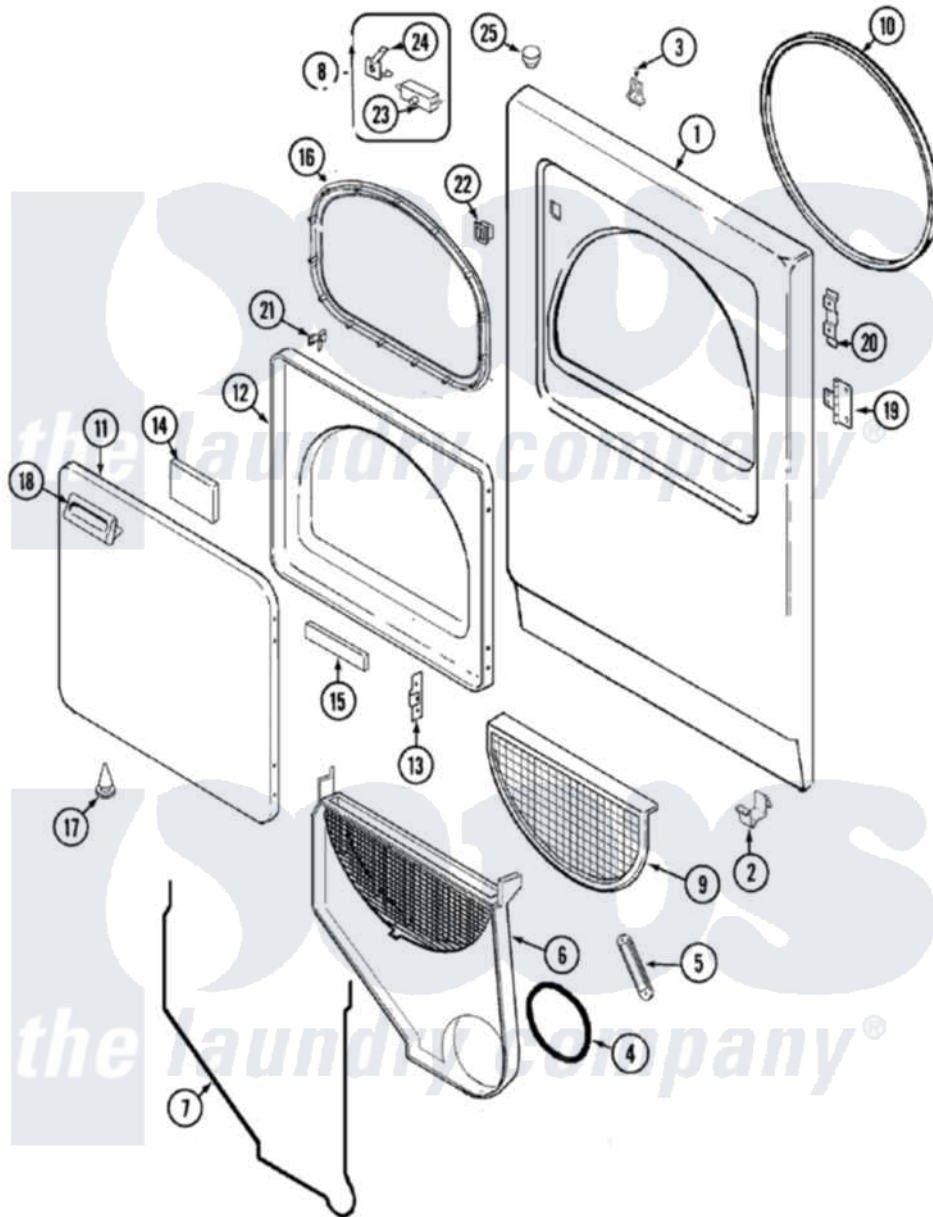

Crosley CDE8500W 04 - DOOR

Crosley [Residential Crosley CDE8500W Dryer Parts](#) Parts Diagram 04 - DOOR
 Click on the part number to view part

Item	Original Part Number	Replaced By	Status	Part Description
1	53-0726	31001771		Panel, Front
2	53-0120			Clip, Front Panel
3	31001526			Lock, Top
4	31001541			Seal, Blower/Collector Duct
5	33001809			Sensor Bar Assembly
"	31001558			Lead Assembly
6	12001324			Duct Kit, Collector
"	25-7810	415013-35		Screw
7	53-0204			Seal
8	LA-1005			Switch Kit
"	W10124350		Not Available	NOT REQUIRED PART OR SEE NOTE
9	53-0918			Filter, Lint
10	31001637			Seal Assembly, Cylinder Front
11	53-0154			Panel, Outer Door
"	25-7752	3196169		Screw, Element
12	53-0912		Not Available	PANEL, INNER DOOR (WHT)

13	53-0119		Clip, Hinge
14	53-1490		Door Pad
15	53-1491		Door Pad
16	31001529		Seal, Door
17	25-7889		Plug Button
18	53-0927		Handle, Door
"	25-7810	415013-35	Screw
19	53-1492		Hinge, Dryer Door
"	25-7809		Screw, No.6-20 1/2 Flthd Torx
20	53-0121	Not Available	TWIN NUT
"	31001786	98006631	Screw
21	53-2364	LA-1003	Door Catch Kit
22	53-0187	LA-1003	Door Catch Kit
23	31001732	53-0148	Switch, Door
"	53-0148		Switch, Door
24	31001319		Clip, Switch
"	31001733		Clip, Switch
25	33-2653		Bumper, Cabinet