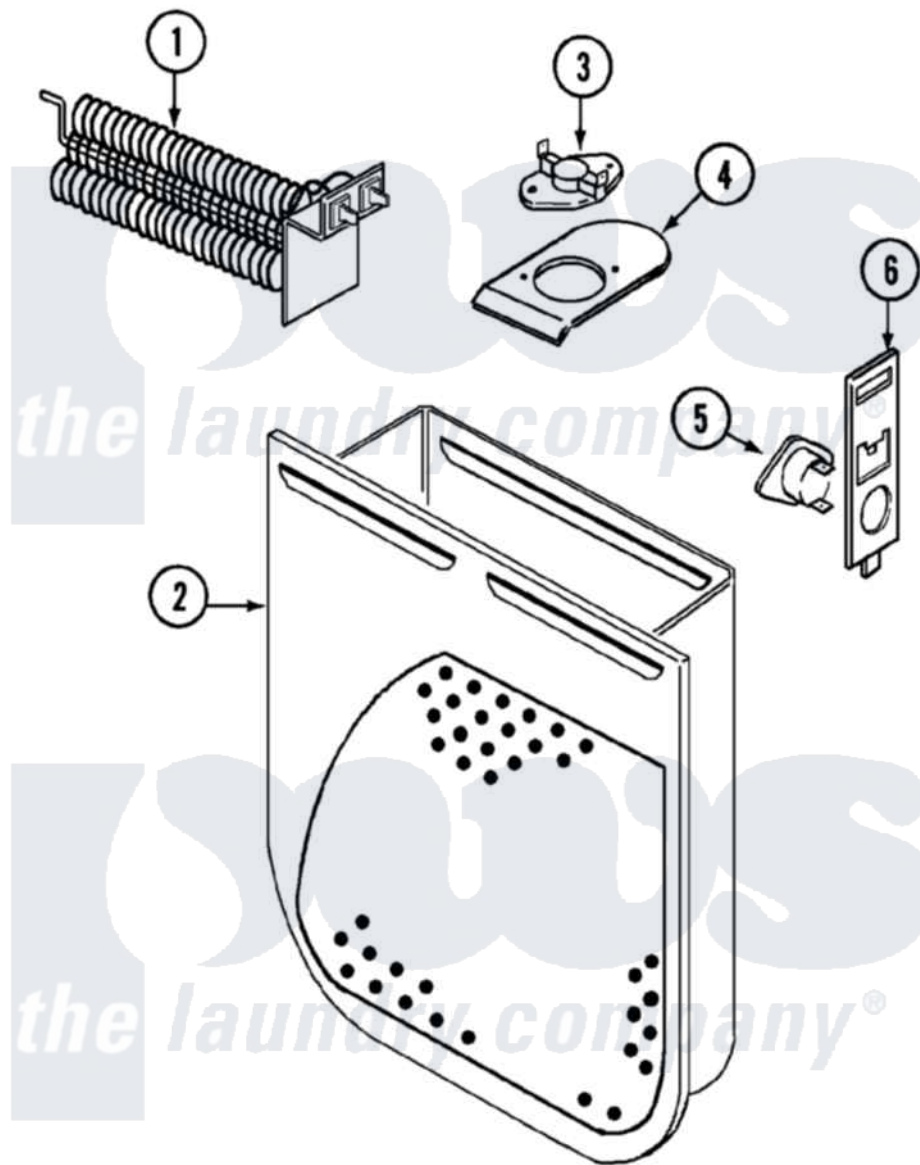

# Crosley CDE8500W 05 - HEATER

Crosley [Residential Crosley CDE8500W Dryer Parts](#) Parts Diagram 05 - HEATER  
 Click on the part number to view part

Item	Original Part Number	Replaced By	Status	Part Description
1	31001499	<a href="#">LA-1044</a>		Element
"	<a href="#">25-7863</a>			Screw
2	<a href="#">53-1232</a>			Heater Housing Assembly
3	<a href="#">53-0771</a>			Thermostat, Hi-Limit
"	25-3083	<a href="#">212951</a>		Screw, No.6-32 X 1/4 Inch
4	<a href="#">53-0285</a>			Bracket, Thermostat
"	<a href="#">212951</a>			Screw, No.6-32 X 1/4 Inch
5	<a href="#">LA-1053</a>			Fuse Kit, Thermal
6	<a href="#">53-1181</a>			Bracket, Thermal Fuse