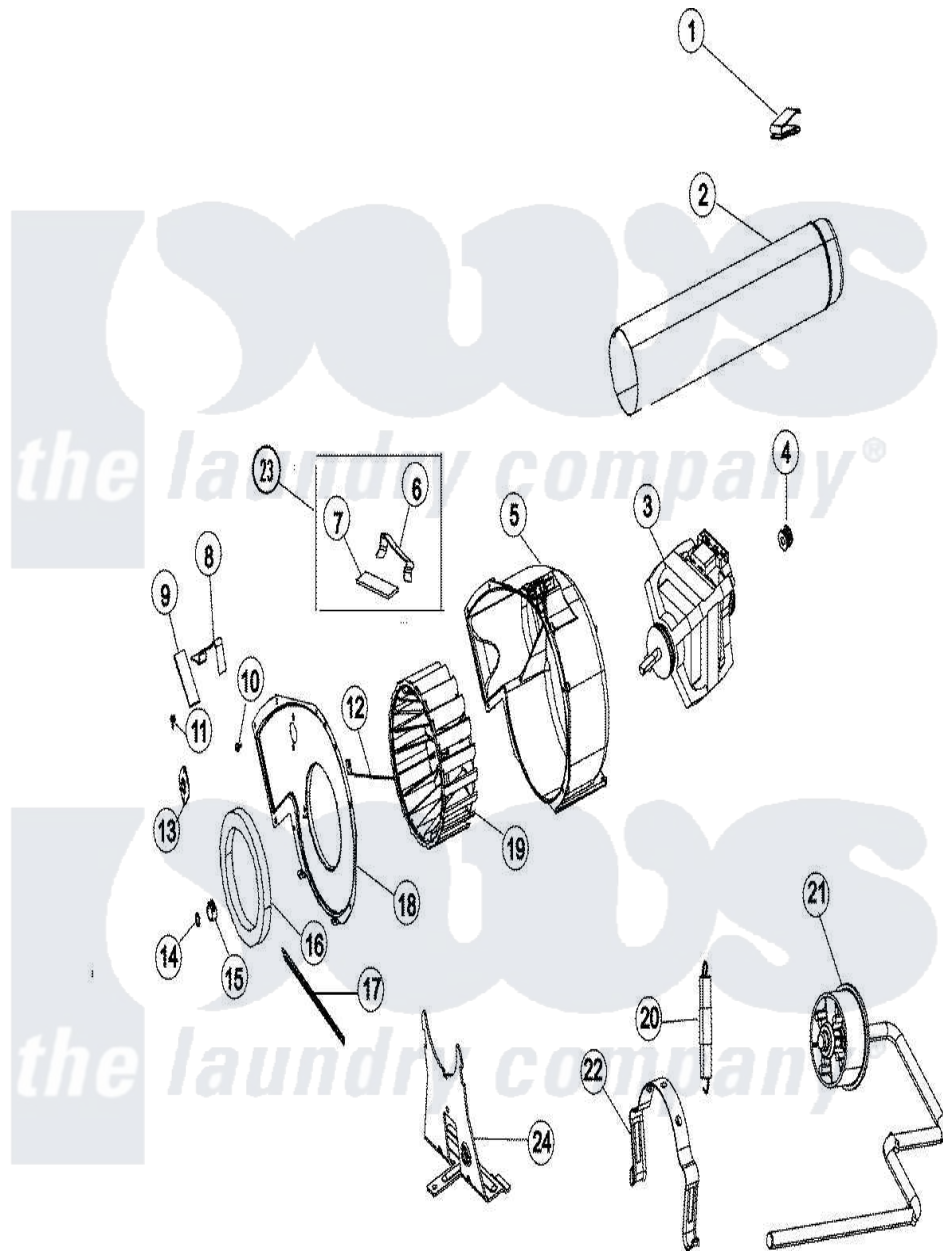

Crosley CDE8500W 06 - MOTOR & DRIVE

Crosley [Residential Crosley CDE8500W Dryer Parts](#) Parts Diagram 06 - MOTOR & DRIVE
 Click on the part number to view part

Item	Original Part Number	Replaced By	Status	Part Description
1	31001572			Clip, Vent Pipe Ground
2	53-0134			Duct, Exhaust
3	31001589	W10410996		Motor-Drive
4	31001535			Pulley, Motor
5	53-1801			Housing, Blower
6	31001470			Glide, Tumbler
7	31001356			Pad, Glide
8	31001469			Glide, Tumbler
9	31001356			Pad, Glide
10	31001267	W10116760		Screw
11	25-7890	489478		Screw, 8 X 1/2
12	53-1026			Guide, Vane Inlet
13	31001088			Thermostat, Control
"	31001192			Thermostat, Control
14	25-7855			Ring, Retaining
15	25-7823	312967		Clamp, Blower Housing

16	31001541		Seal, Blower/Collector Duct
17	53-1625		Brace, Tumbler Support
18	53-1934		Cover, Blower Housing
19	31001317		Wheel, Blower
20	31001465		Spring, Idler
21	31001710		Idler Arm Assembly
22	53-0214	660658	Clamp, Motor Mounting 343481 685441
23	LA-1006		Glide Kit, Tumbler
24	31001570		Bracket, Motor