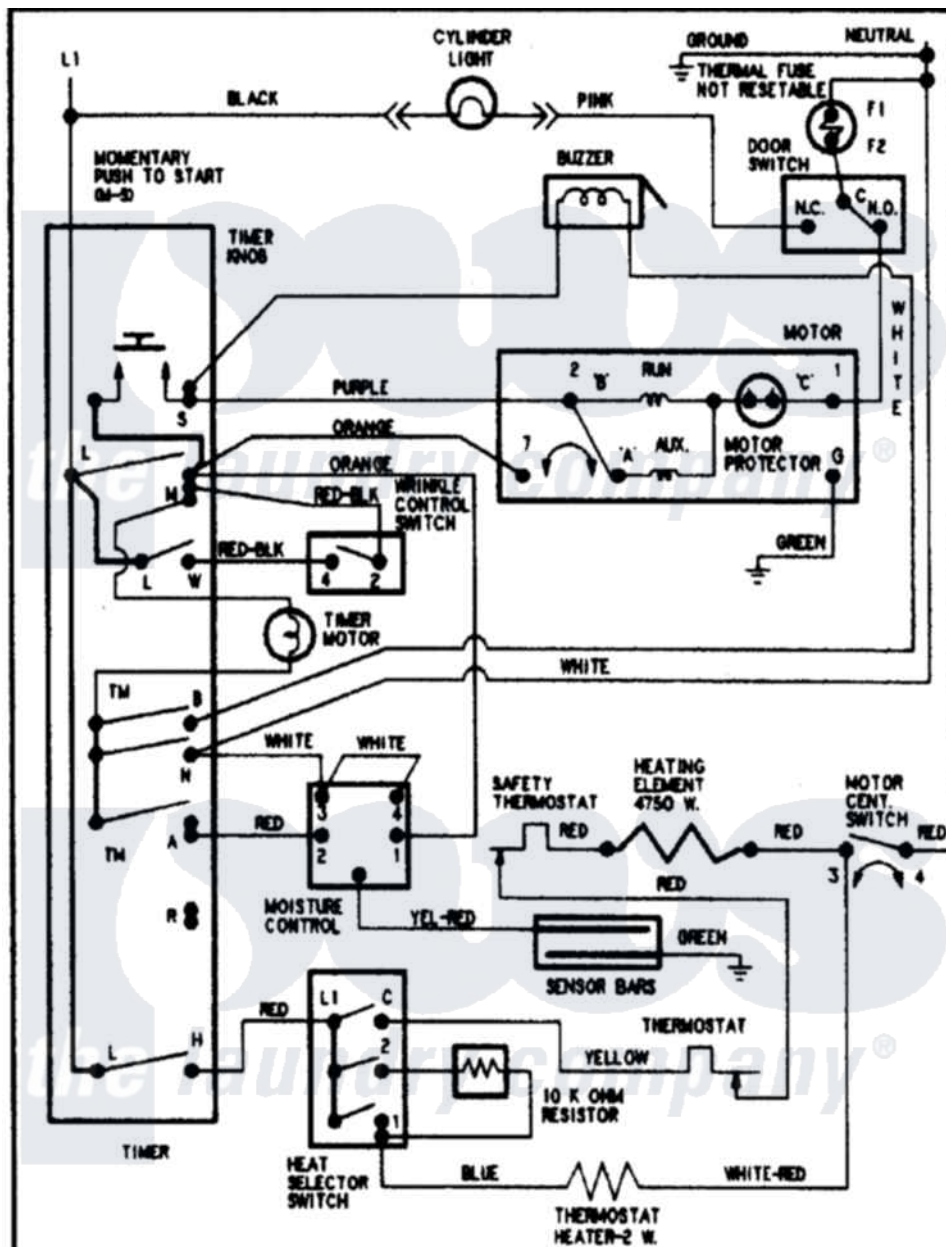

Crosley CDE8500W 08 - WIRING INFORMATION

Crosley Residential Crosley CDE8500W Dryer Parts Parts Diagram 08 - WIRING INFORMATION
 Click on the part number to view part

Item	Original Part Number	Replaced By	Status	Part Description
NI	15002904		Not Available	WIRING INFORMATION