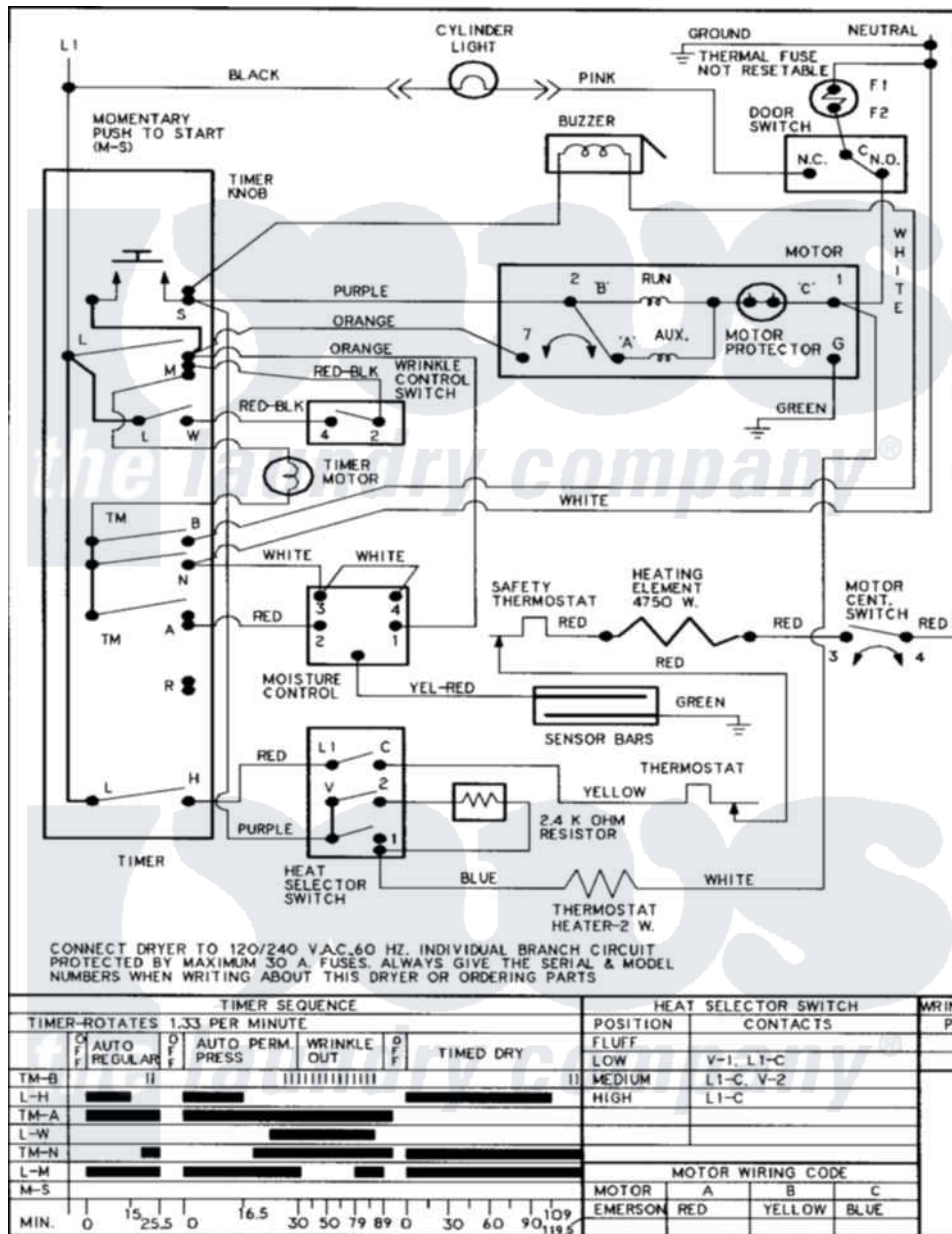

Crosley CDE8500W 09 - WIRING INFORMATION (SERIES 15 ELEC)

Crosley Residential Crosley CDE8500W Dryer Parts Parts Diagram 09 - WIRING INFORMATION (SERIES 15 ELEC)

Click on the part number to view part

Item	Original Part Number	Replaced By	Status	Part Description
NI	15003594		Not Available	WIRING INFORMATION