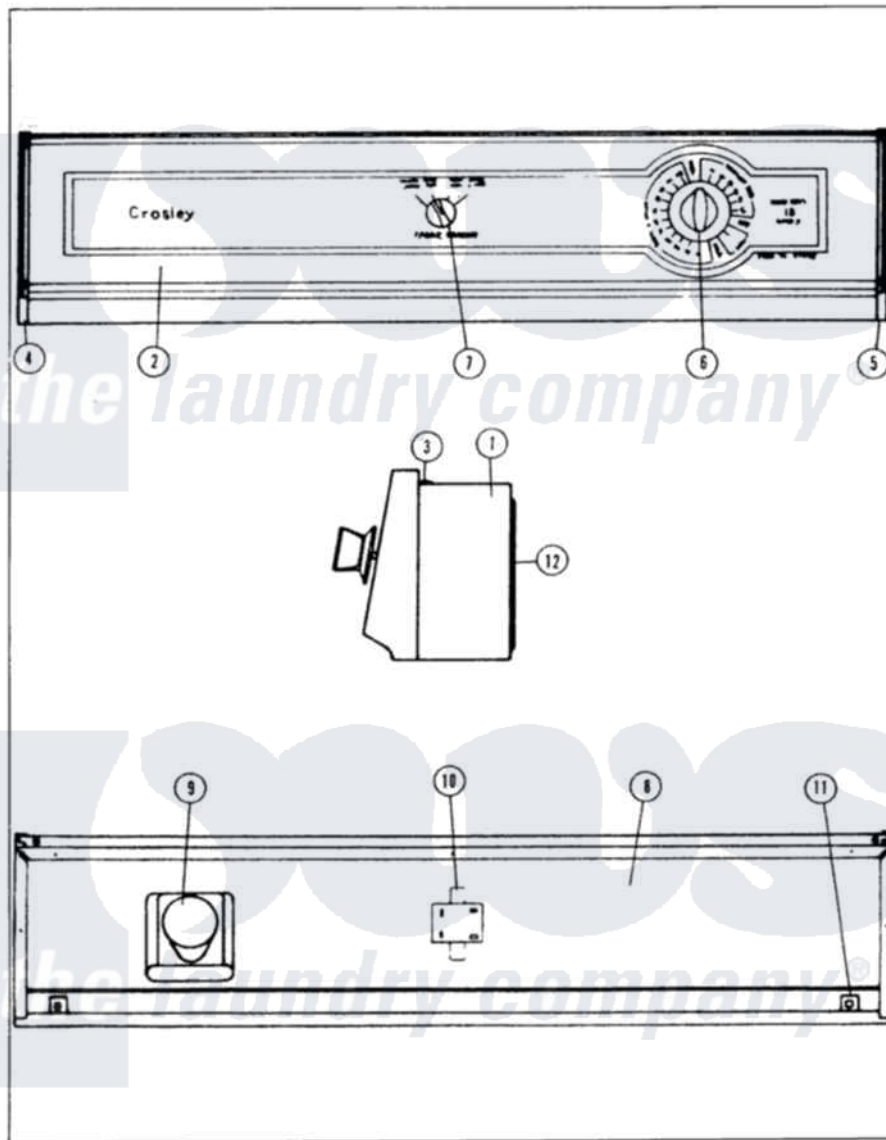

Crosley CDE8630 01 - CONTROL PANEL

MASTER CARE

CDE8630

BACKGUARD

Issued 5/86

N-28-19

Crosley [Residential Crosley CDE8630 Dryer Parts](#) Parts Diagram 01 - CONTROL PANEL

[Click on the part number to view part](#)

Item	Original Part Number	Replaced By	Status	Part Description
1	63-6568		Not Available	WRAPPER
2	63-6735		Not Available	CONTROL PANEL
3	25-7649	910187		Screw
4	33-6765			LH End Cap
5	25-7496	25-7760		Screw
"	33-6766			RH End Cap
6	33-7923		Not Available	KNOB ASM
"	25-6044			Set Screw
7	33-5805			Selector Knob
8	63-5847		Not Available	CONTRL SHIELD
"	25-3092	90767		Screw, 8A X 3/8 HeX Washer Head Tapping
9	63-6880		Not Available	TIMER MOTOR
"	25-0289		Not Available	SCREW
"	63-6585		Not Available	TIMER
10	63-5350		Not Available	HEAT SEL SWITCH
				Screw, 8A X 3/8 HeX Washer

"	25-3092	90767		Screw, 8A X 3/8 HeX Washer Head Tapping
11	25-7461		Not Available	CLIP
12	63-5954		Not Available	SHIELD
"	25-3092	90767		Screw, 8A X 3/8 HeX Washer Head Tapping