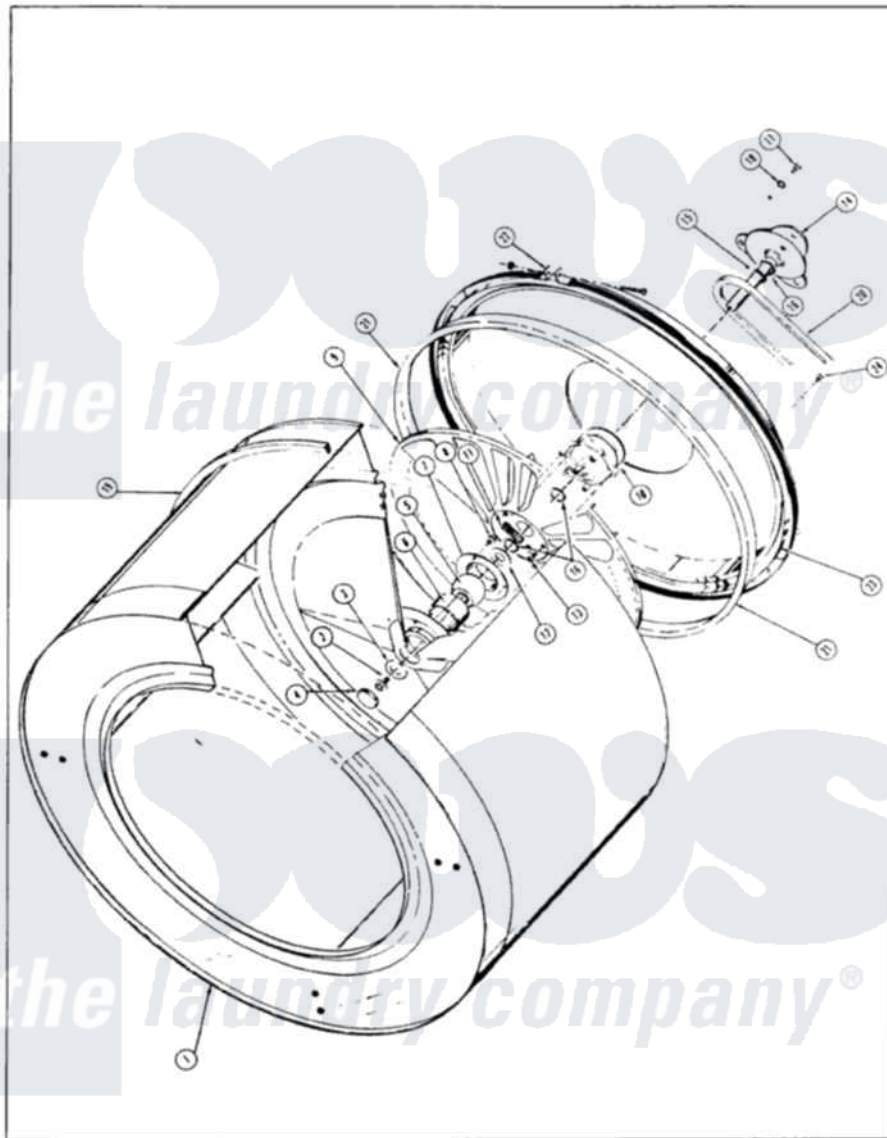

Crosley CDE8630 02 - CYLINDER & DRIVE

MASTER CARE

CDE8630

CYLINDER & DRIVE

Issued 5/86

N-28-15

Crosley [Residential Crosley CDE8630 Dryer Parts](#) Parts Diagram 02 - CYLINDER & DRIVE
 Click on the part number to view part

Item	Original Part Number	Replaced By	Status	Part Description
1	63-5981		Not Available	CYLINDER ASM
2	25-3682		Not Available	HEX HD BOLT
3	25-3382		Not Available	WASHER
4	63-5865		Not Available	PLUG BUTTON
5	63-1258		Not Available	CYL BEARING
6	63-2797		Not Available	CUSHION ASM
7	63-1262		Not Available	BEARING COVER
8	25-3670	Y313561		Screw----NA
9	63-6258			Blower Fan
10	63-2844N		Not Available	BLOWER HUB KIT
"	63-6030		Not Available	HUB ASM
11	63-6348		Not Available	DEFLECTOR STRAP
12	W10124350		Not Available	NOT REQUIRED PART OR SEE NOTE WASHER (PURCHASE LOCALLY)
13	25-7764	489483		Screw 10-32 X 1/2
14	63-6032			Cylinder Shaft Assembly