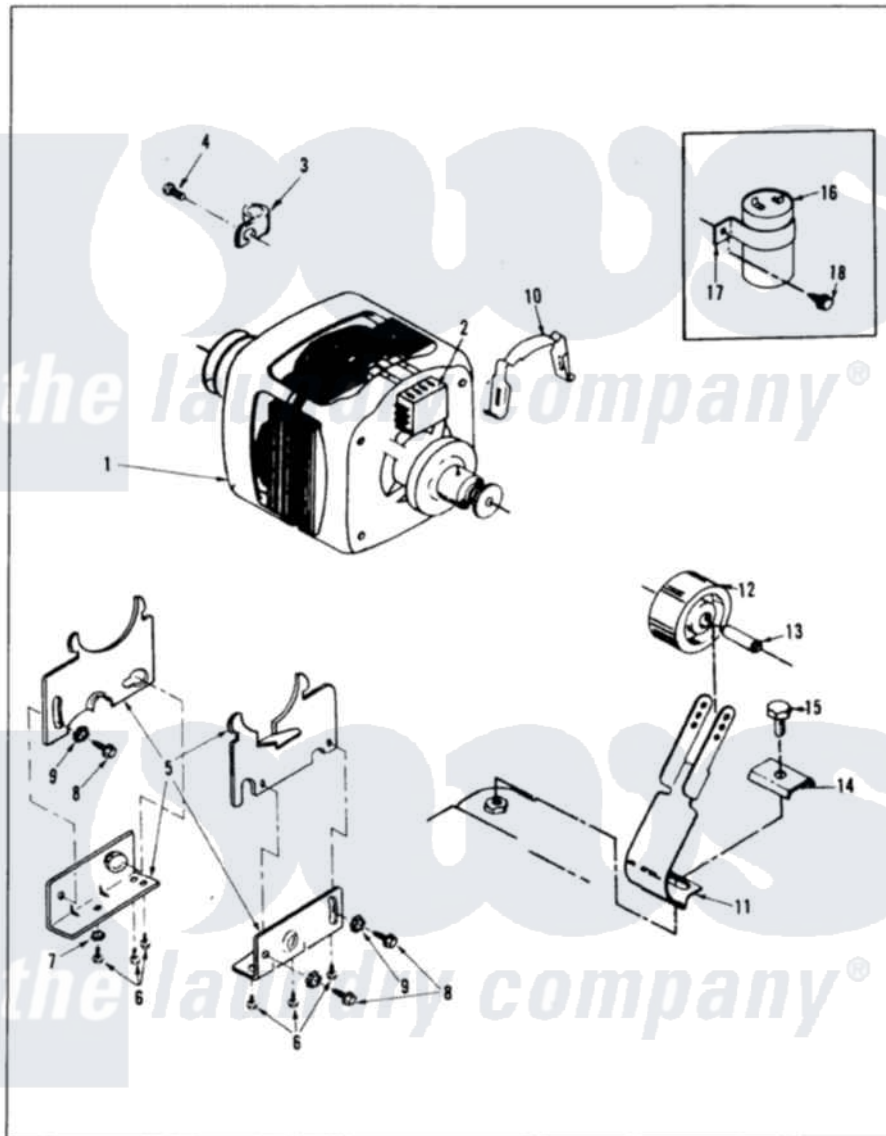

# Crosley CDE8630 03 - DRIVE & MOTOR

MASTER CARE

CDE8630

DRIVE & MOTOR

Issued 5/86

N-28-16

Crosley [Residential Crosley CDE8630 Dryer Parts](#) Parts Diagram 03 - DRIVE & MOTOR

[Click on the part number to view part](#)

Item	Original Part Number	Replaced By	Status	Part Description
1	63-6662		Not Available	MOTOR&PULLY ASM
2	63-4210		Not Available	MOTOR SWITCH
3	25-7265		Not Available	WIRING CLAMP
4	25-7111		Not Available	SCREW
5	63-2832		Not Available	MOTOR MTG KIT
6	25-7785		Not Available	SCREW
7	25-7071		Not Available	LOCKWASHER
8	25-7681	<a href="#">3400518</a>		Screw
9	25-3415		Not Available	LOCKWASHER
10	63-5611		Not Available	RETAINER CLIP
11	<a href="#">63-3053</a>			Idler Bracket
12	63-5753		Not Available	IDLER PULLEY
13	63-3054		Not Available	PIN
14	<a href="#">63-3819</a>			Idler Plate
15	W10124350		Not Available	NOT REQUIRED PART OR SEE NOTE
16	63-3199	<a href="#">161-193</a>		Capacitor