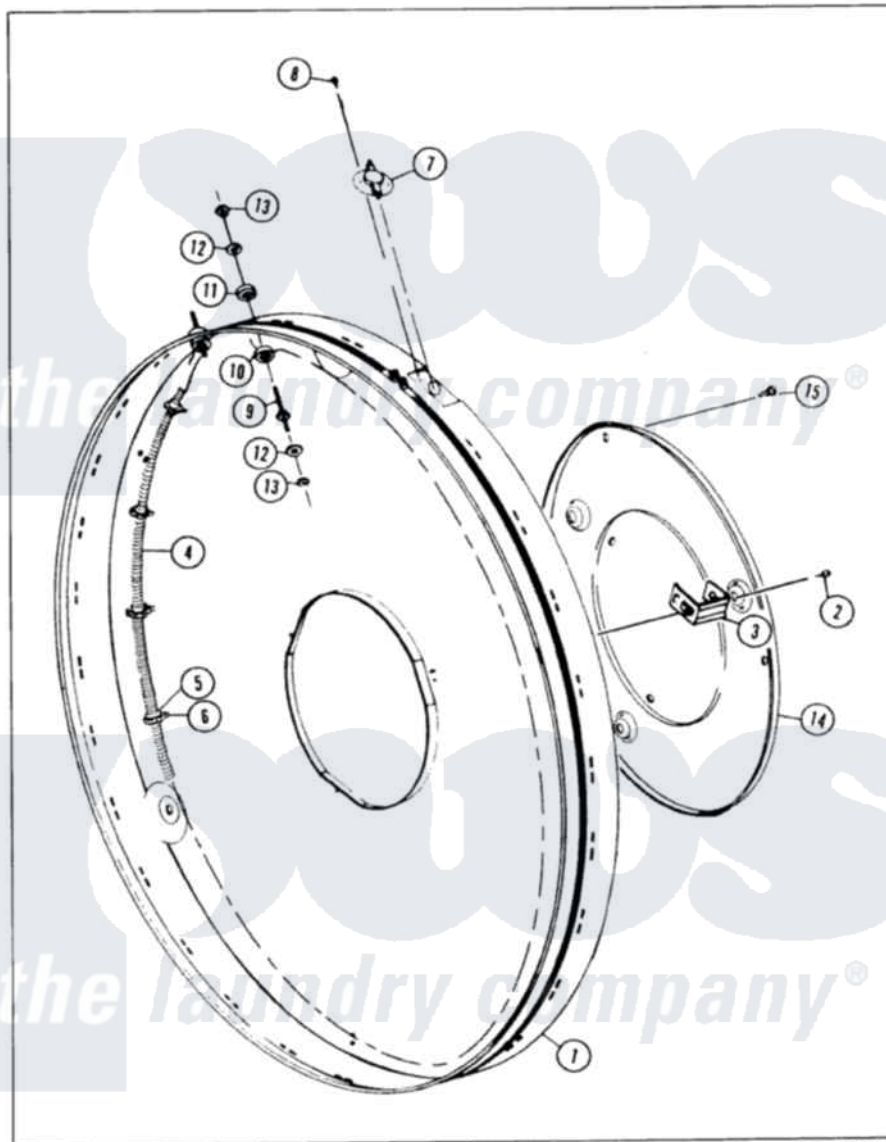

Crosley CDE8630 06 - HEATER

MASTER CARE

CDE8630

HEATER

Issued 5/86

N-28-18

Crosley [Residential Crosley CDE8630 Dryer Parts](#) Parts Diagram 06 - HEATER

[Click on the part number to view part](#)

Item	Original Part Number	Replaced By	Status	Part Description
1	63-6368		Not Available	HEATER HOUSING
2	25-7745		Not Available	SEMS SCREW
3	63-5631		Not Available	SPACER
4	63-6369			Heater Element
5	63-6362	63-6501		Insulator Ring
6	63-6363		Not Available	CLIP
7	63-6370		Not Available	THERMOSTAT
8	25-3083	212951		Screw, No.6-32 X 1/4 Inch
"	63-2838N		Not Available	TRMNL INSL KIT
9	63-3980			Heater Stud
10	63-3982			Insulator
11	63-3981			Insulator
12	25-6125		Not Available	WASHER
13	25-6124		Not Available	NUT
14	63-5852		Not Available	REINFORCEMENT
15	25-2134	W10116760		Screw