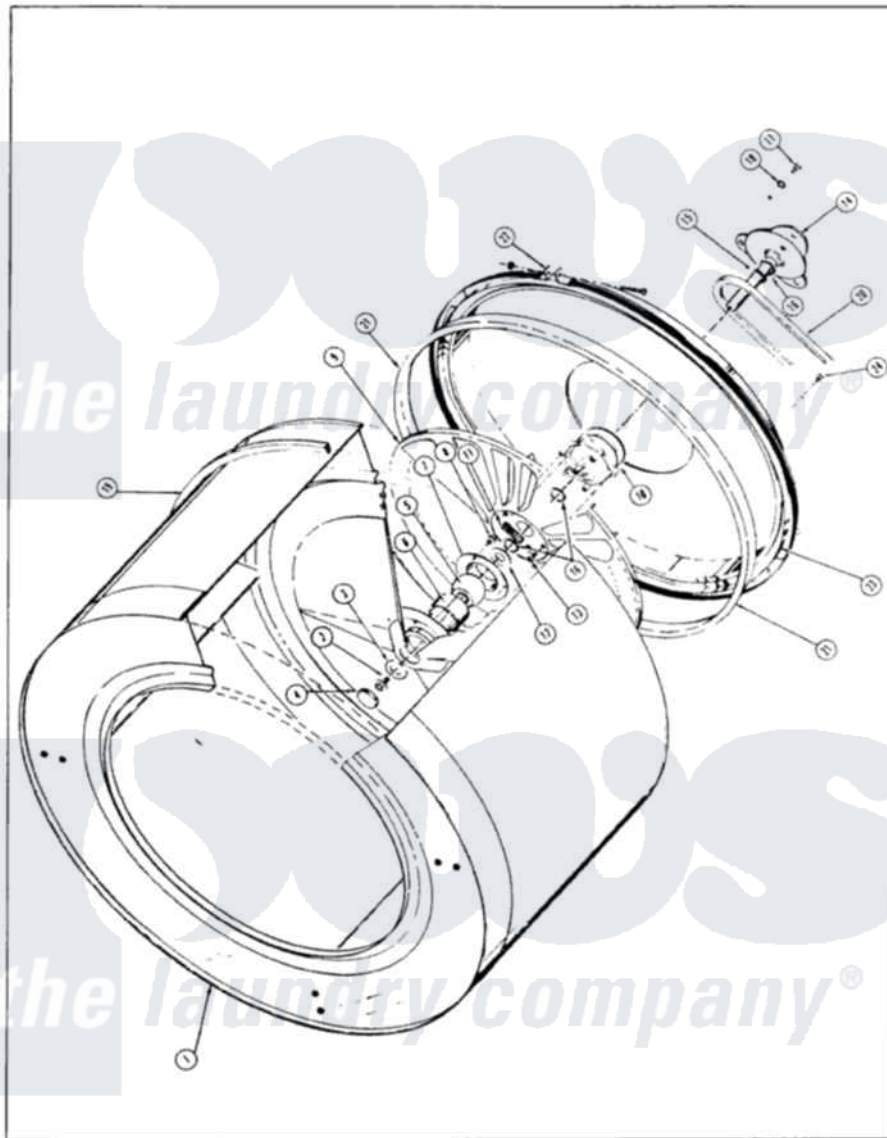

Crosley CDE8630A 01 - CYLINDER & DRIVE

MASTER CARE

CDE8630

CYLINDER & DRIVE

Issued 5/86

N-28-15

Crosley [Residential Crosley CDE8630A Dryer Parts](#) Parts Diagram 01 - CYLINDER & DRIVE
 Click on the part number to view part

Item	Original Part Number	Replaced By	Status	Part Description
1	63-5981		Not Available	CYLINDER ASM
2	25-3682		Not Available	HEX HD BOLT
3	25-3382		Not Available	WASHER
4	63-5865		Not Available	PLUG BUTTON
5	63-1258		Not Available	CYL BEARING
6	63-2797		Not Available	CUSHION ASM
7	63-1262		Not Available	BEARING COVER
8	25-3670	Y313561		Screw----NA
9	63-6258			Blower Fan
10	63-2844N		Not Available	BLOWER HUB KIT
"	63-6030		Not Available	HUB ASM
11	63-6348		Not Available	DEFLECTOR STRAP
12	W10124350		Not Available	NOT REQUIRED PART OR SEE NOTE WASHER (PURCHASE LOCALLY)
13	25-7764	489483		Screw 10-32 X 1/2
14	63-6032			Cylinder Shaft Assembly