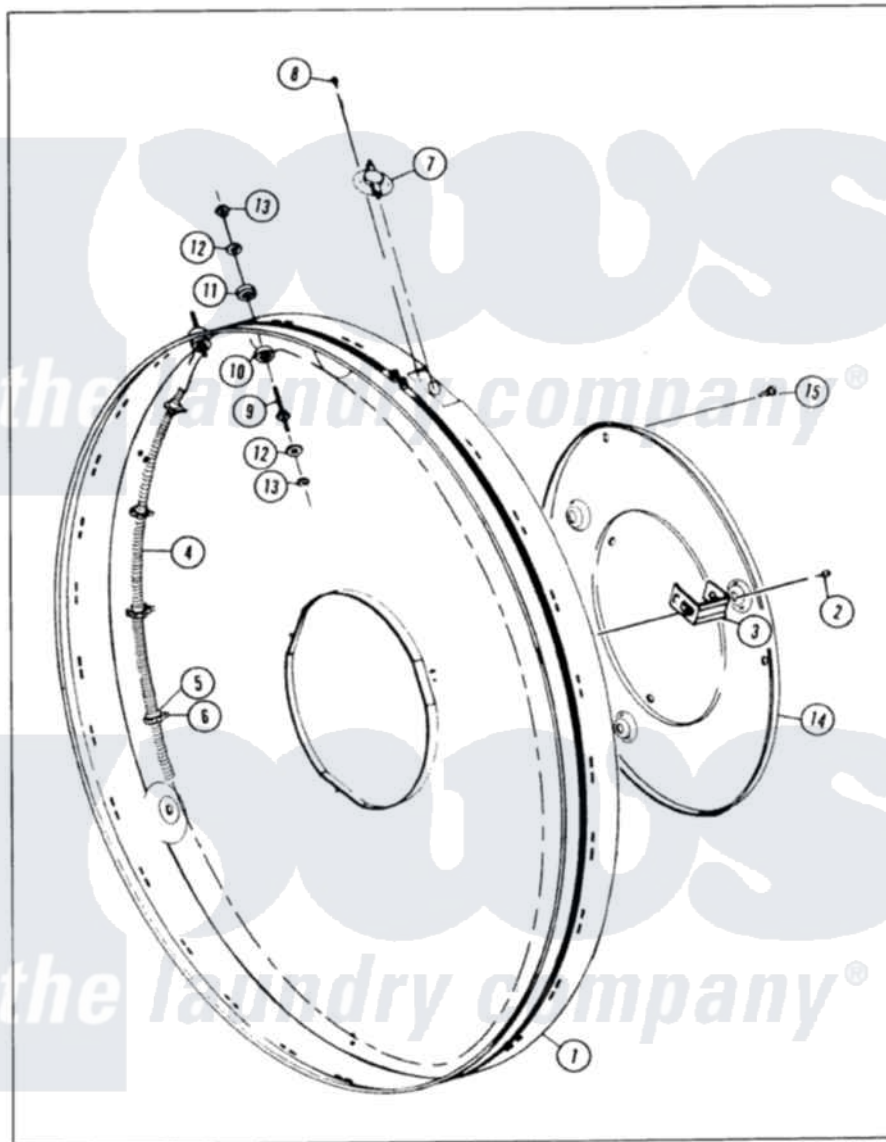

# Crosley CDE8630A 04 - HEATER

MASTER CARE

CDE8630

HEATER

Issued 5/86

N-28-18

Crosley [Residential Crosley CDE8630A Dryer Parts](#) Parts Diagram 04 - HEATER

[Click on the part number to view part](#)

Item	Original Part Number	Replaced By	Status	Part Description
1	63-6368		Not Available	HEATER HOUSING
2	25-7745		Not Available	SEMS SCREW
3	63-5631		Not Available	SPACER
4	<a href="#">63-6369</a>			Heater Element
5	63-6362	<a href="#">63-6501</a>		Insulator Ring
6	63-6363		Not Available	CLIP
7	63-6370		Not Available	THERMOSTAT
8	25-3083	<a href="#">212951</a>		Screw, No.6-32 X 1/4 Inch
"	63-2838N		Not Available	TRMNL INSL KIT
9	<a href="#">63-3980</a>			Heater Stud
10	<a href="#">63-3982</a>			Insulator
11	<a href="#">63-3981</a>			Insulator
12	25-6125		Not Available	WASHER
13	25-6124		Not Available	NUT
14	63-5852		Not Available	REINFORCEMENT
15	25-2134	<a href="#">W10116760</a>		Screw