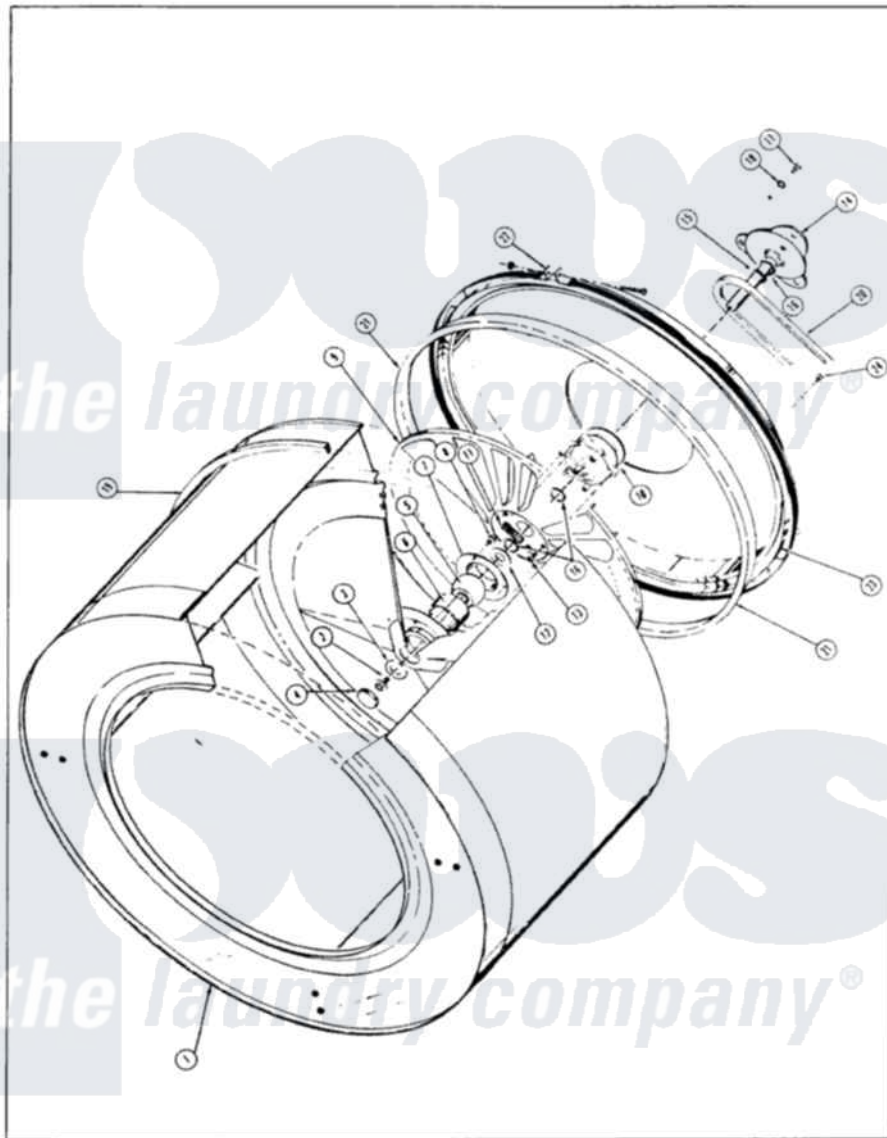

Crosley CDE8630H 01 - CYLINDER & DRIVE

MASTER CARE

CDE8630

CYLINDER & DRIVE

Issued 5/86

N-28-15

Crosley [Residential Crosley CDE8630H Dryer Parts](#) Parts Diagram 01 - CYLINDER & DRIVE
 Click on the part number to view part

Item	Original Part Number	Replaced By	Status	Part Description
1	63-5981		Not Available	CYLINDER ASM
2	25-3682		Not Available	HEX HD BOLT
3	25-3382		Not Available	WASHER
4	63-5865		Not Available	PLUG BUTTON
5	63-1258		Not Available	CYL BEARING
6	63-2797		Not Available	CUSHION ASM
7	63-1262		Not Available	BEARING COVER
8	25-3670	Y313561		Screw----NA
9	63-6258			Blower Fan
10	63-2844N		Not Available	BLOWER HUB KIT
"	63-6030		Not Available	HUB ASM
11	63-6348		Not Available	DEFLECTOR STRAP
12	W10124350		Not Available	NOT REQUIRED PART OR SEE NOTE WASHER (PURCHASE LOCALLY)
13	25-7764	489483		Screw 10-32 X 1/2
14	63-6032			Cylinder Shaft Assembly