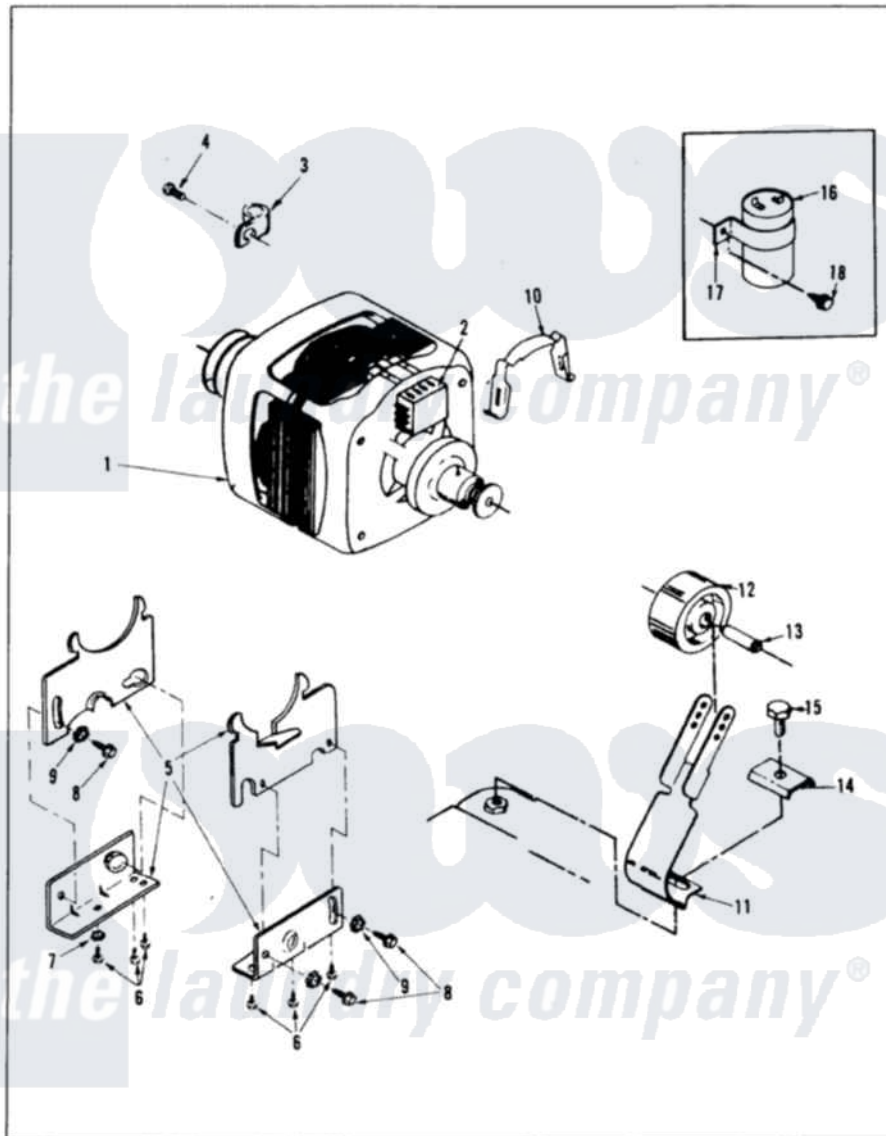

# Crosley CDE8630H 02 - DRIVE & MOTOR

MASTER CARE

CDE8630

DRIVE & MOTOR

Issued 5/86

N-28-16

Crosley [Residential Crosley CDE8630H Dryer Parts](#) Parts Diagram 02 - DRIVE & MOTOR

[Click on the part number to view part](#)

Item	Original Part Number	Replaced By	Status	Part Description
1	63-6662		Not Available	MOTOR&PULLY ASM
2	63-4210		Not Available	MOTOR SWITCH
3	25-7265		Not Available	WIRING CLAMP
4	25-7111		Not Available	SCREW
5	63-2832		Not Available	MOTOR MTG KIT
6	25-7785		Not Available	SCREW
7	25-7071		Not Available	LOCKWASHER
8	25-7681	<a href="#">3400518</a>		Screw
9	25-3415		Not Available	LOCKWASHER
10	63-5611		Not Available	RETAINER CLIP
11	<a href="#">63-3053</a>			Idler Bracket
12	63-5753		Not Available	IDLER PULLEY
13	63-3054		Not Available	PIN
14	<a href="#">63-3819</a>			Idler Plate
15	W10124350		Not Available	NOT REQUIRED PART OR SEE NOTE
16	63-3199	<a href="#">161-193</a>		Capacitor