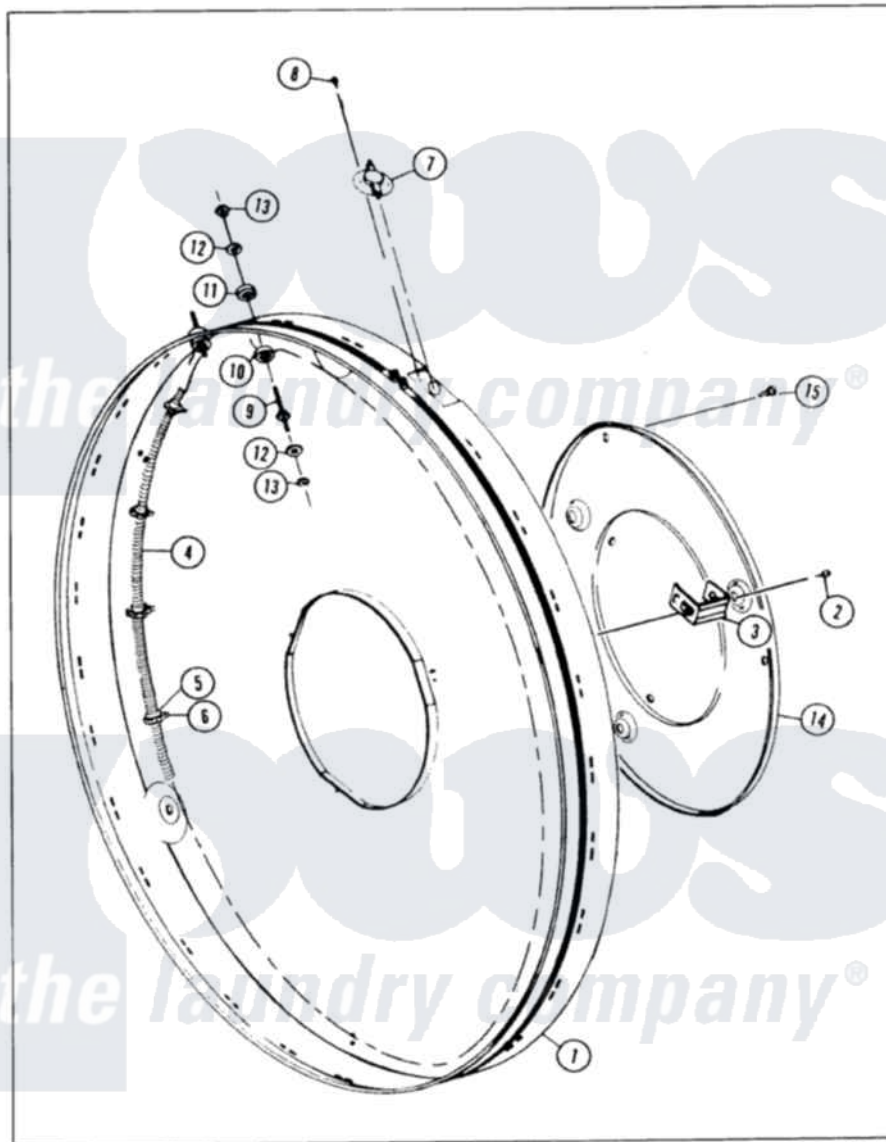

Crosley CDE8630H 04 - HEATER

MASTER CARE

CDE8630

HEATER

Issued 5/86

N-28-18

Crosley [Residential Crosley CDE8630H Dryer Parts](#) Parts Diagram 04 - HEATER

[Click on the part number to view part](#)

Item	Original Part Number	Replaced By	Status	Part Description
1	63-6368		Not Available	HEATER HOUSING
2	25-7745		Not Available	SEMS SCREW
3	63-5631		Not Available	SPACER
4	63-6369			Heater Element
5	63-6362	63-6501		Insulator Ring
6	63-6363		Not Available	CLIP
7	63-6370		Not Available	THERMOSTAT
8	25-3083	212951		Screw, No.6-32 X 1/4 Inch
"	63-2838N		Not Available	TRMNL INSL KIT
9	63-3980			Heater Stud
10	63-3982			Insulator
11	63-3981			Insulator
12	25-6125		Not Available	WASHER
13	25-6124		Not Available	NUT
14	63-5852		Not Available	REINFORCEMENT
15	25-2134	W10116760		Screw