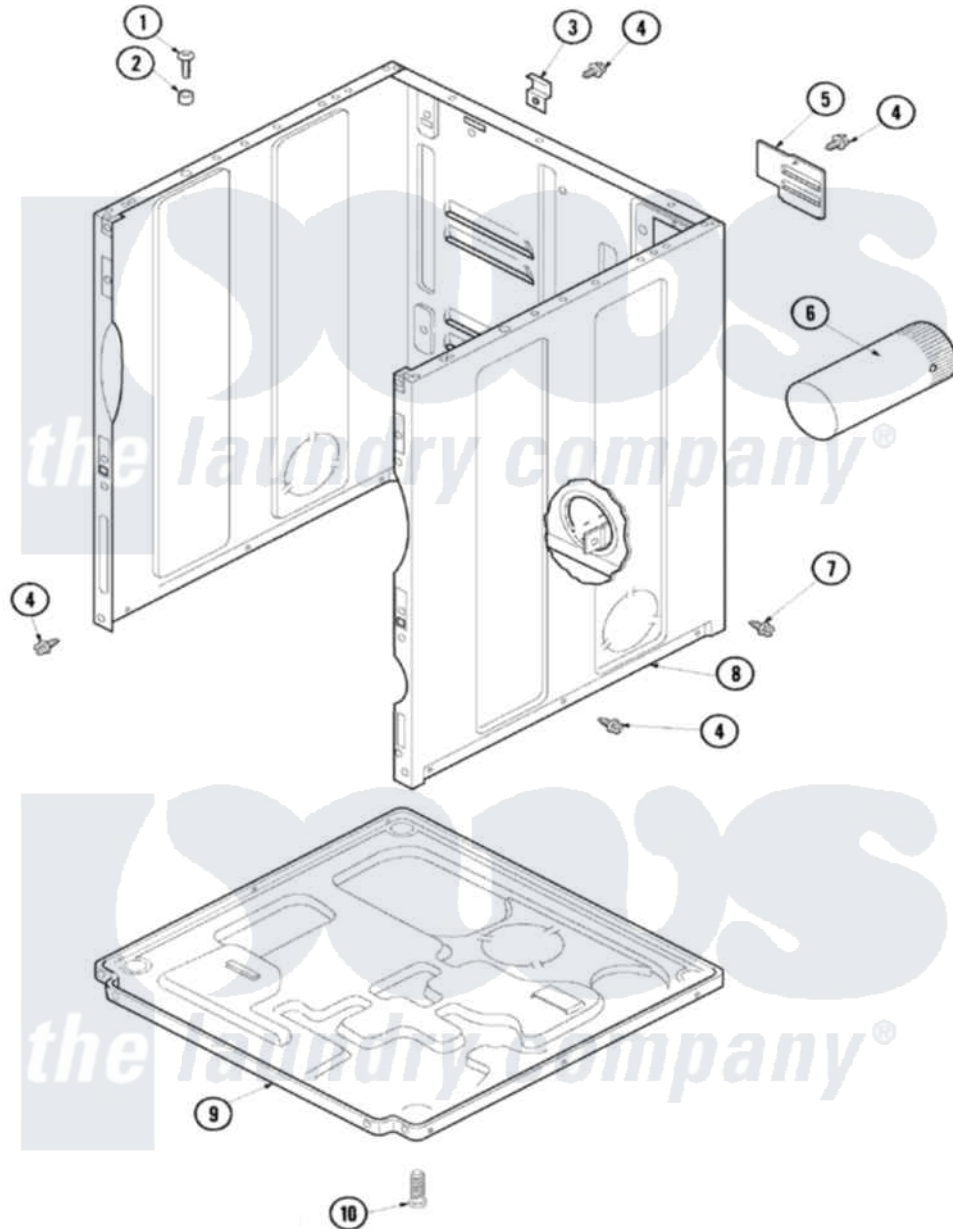

Crosley CDE9500W 01 - CABINET & BASE

Crosley Residential Crosley CDE9500W Dryer Parts Parts Diagram 01 - CABINET & BASE
 Click on the part number to view part

Item	Original Part Number	Replaced By	Status	Part Description
1	32671	Y014874		Screw, Idler Arm And Sleeve
2	505187			Locator, Panel
3	500003			Hinge, Top
4	503661	27001200		Screw
5	500114	510903		Plate Access Panel
6	505518			Duct, Exhaust
7	503688			Screw, 10B-16 X .34 I
8	40076402WP	37001284		Cabinet As Pack
9	500070			Base, Dryer
10	Y500101			Leg, Leveling