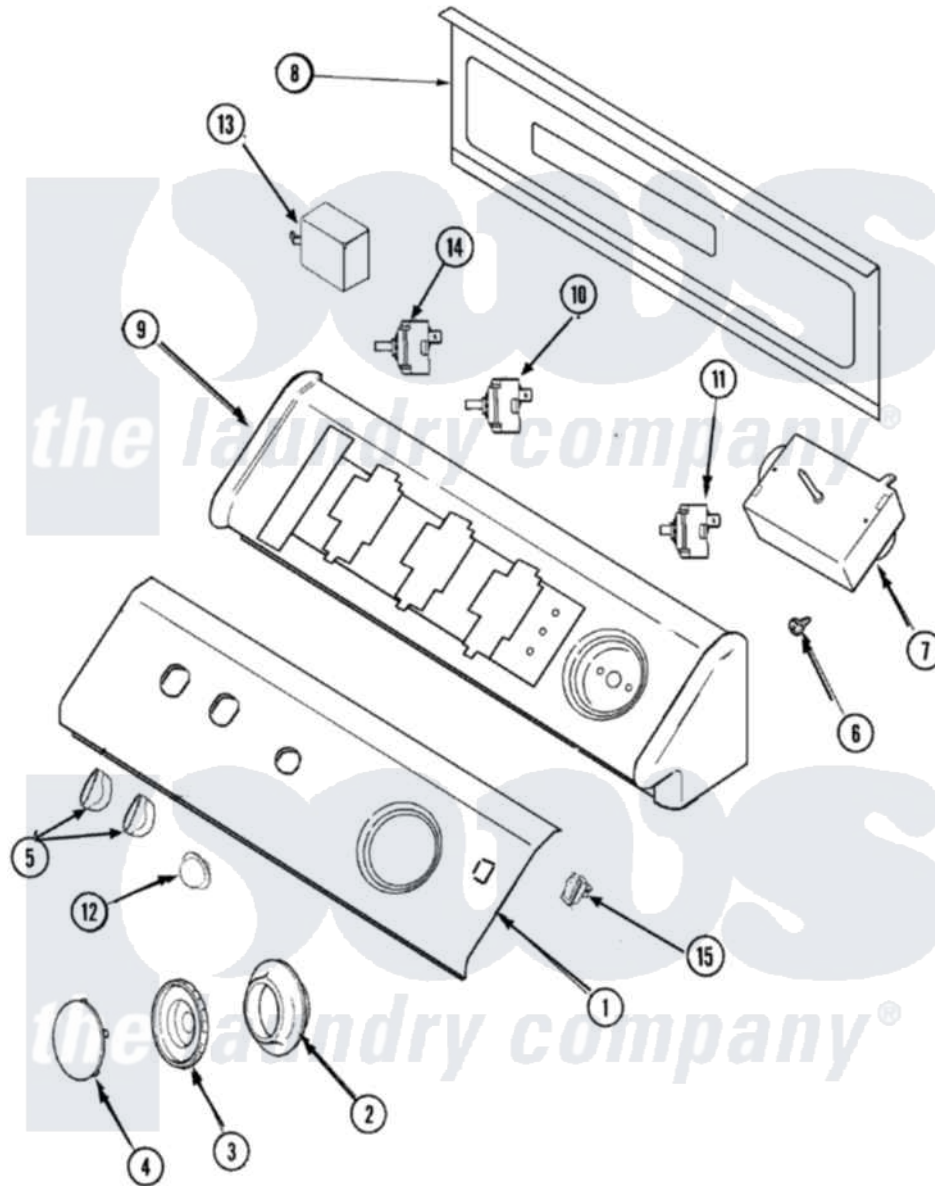

# Crosley CDE9500W 02 - CONTROL PANEL

Crosley [Residential Crosley CDE9500W Dryer Parts](#) Parts Diagram 02 - CONTROL PANEL  
 Click on the part number to view part

Item	Original Part Number	Replaced By	Status	Part Description
1	37001123		Not Available	FACIA
2	<a href="#">33001621</a>			Skirt, Timer Dial
3	<a href="#">22001659</a>			Timer Knob - Grey
4	<a href="#">22001664</a>			Timer Knob Insert/Cap
5	<a href="#">22001663</a>			Knob, Selector Switch
6	37001031	<a href="#">3370225</a>		Screw
7	37001089	<a href="#">Y2200920</a>		Timer
8	<a href="#">37001072</a>			Panel, Back
"	Y22002339	<a href="#">8534058</a>		Screw
9	27001110		Not Available	CONSOLE (WHT)
10	<a href="#">22001794</a>			Switch, Rotary
11	33001861	<a href="#">33001618</a>		Switch- PU
12	33001619	<a href="#">37001071</a>		Button, Push-To-Start
13	501086	<a href="#">90767</a>		Screw, 8A X 3/8 HeX Washer Head Tapping
"	<a href="#">33001623</a>			Buzzer, Non-Adjustable
14	<a href="#">33001640</a>			Switch, Temperature