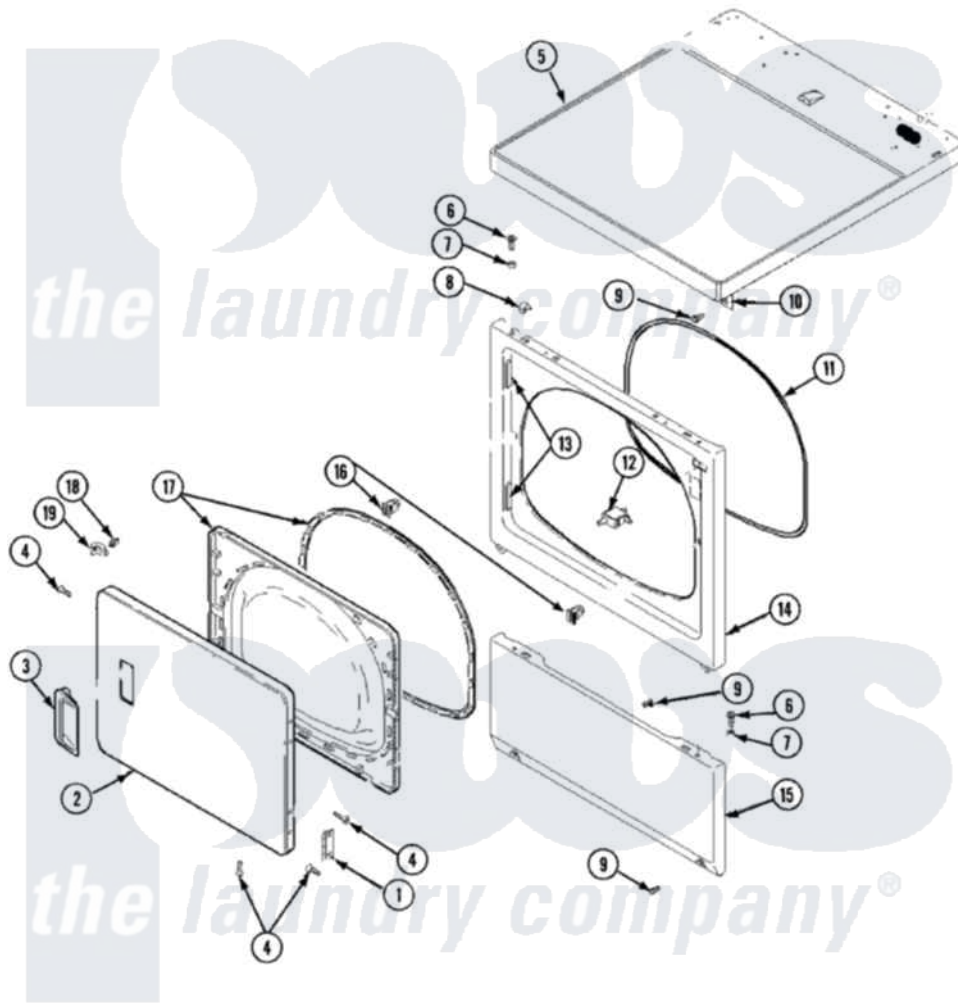

Crosley CDE9500W 03 - DOOR, FRONT, ACCESS & TOP PANELS

Crosley Residential Crosley CDE9500W Dryer Parts Parts Diagram 03 - DOOR, FRONT, ACCESS & TOP PANELS
 Click on the part number to view part

Item	Original Part Number	Replaced By	Status	Part Description
1	Y503676			Hinge, Door And Top
2	37001029			Door, Dryer
3	33001241			Handle, Door
4	37001030			Screw, No.8ab-16 x 3/4 Fh
5	Y56128			Pad, Bumper
"	37001027			Panel, Top
6	32671	Y014874		Screw, Idler Arm And Sleeve
7	505187			Locator, Panel
8	56080	22001650		Fastener, Spring
9	503661	27001200		Screw
10	40130801			Bracket, Top Mount
11	504005	511056		Seal Front Panel
12	Y504570	W10169313		Switch-Dor
13	503126			Plug, Hinge Hole
14	503656WP			Panel, Front
15	40045301WP			Panel, Access

16	54660	LA-1003	Door Catch Kit
17	37001028		Seal And Liner, Assembly
18	500039	510181	Strike Doormetal
19	40116201		Bracket, Door Strike