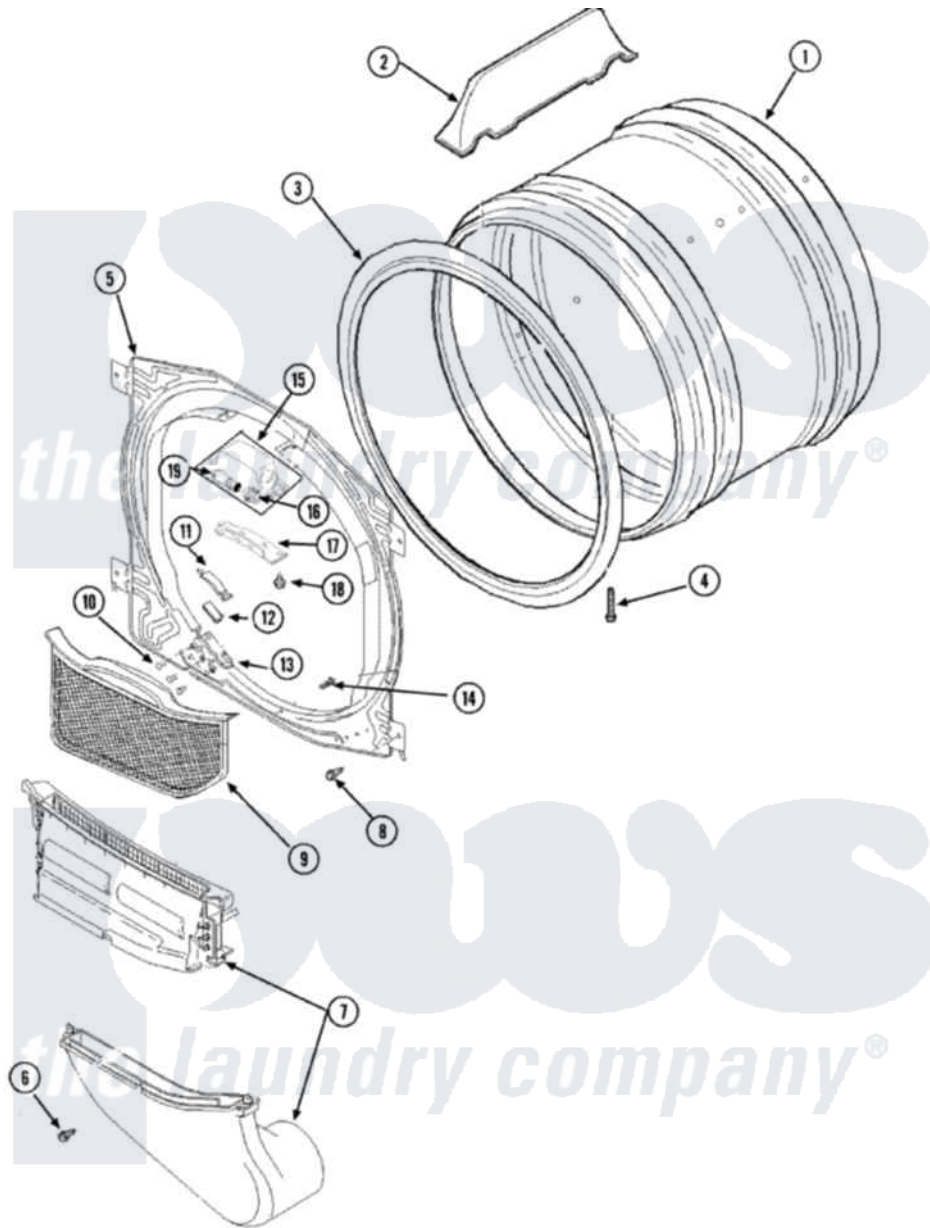

# Crosley CDE9500W 04 - FRONT BULKHEAD, AIR DUCT & CYLINDER

Crosley [Residential Crosley CDE9500W Dryer Parts](#) Parts Diagram 04 - FRONT BULKHEAD, AIR DUCT & CYLINDER

[Click on the part number to view part](#)

Item	Original Part Number	Replaced By	Status	Part Description
1	<a href="#">504467WP</a>			Cylinder Assembly
2	503703	<a href="#">12002559</a>		Baffle Kit
3	501801	<a href="#">37001132</a>		Seal, Cylinder
4	<a href="#">Y62588</a>			Screw, 10BT-12 X 1 Tap
5	<a href="#">503616WP</a>			Assembly, Frt Bulkhead
6	<a href="#">501285</a>			Screw, No.12 X 9/16-Pla
7	40124501	<a href="#">37001141</a>		Air Duct Assembly
8	<a href="#">503688</a>			Screw, 10B-16 X .34 I
9	40124401	<a href="#">37001142</a>		Filter, Lint
10	37001031	<a href="#">3370225</a>		Screw
11	40116501	<a href="#">37001298</a>		Glide- Dry
12	500121	<a href="#">510189</a>		Pad Felt
13	<a href="#">37001036</a>			Bracket, Cylinder Glide
14	<a href="#">500226</a>			Screw, 8b-16 x 5/8 Tap
15	<a href="#">Y504452</a>			Light Assembly
16	504458	<a href="#">Y504452</a>		Light Assembly

17 [40094301](#)

Lens, Light

18 [505295](#)

Screw, No.8ab-16 x 3/4 PH

19 Y60954

[67001316](#)

Bulb, Light