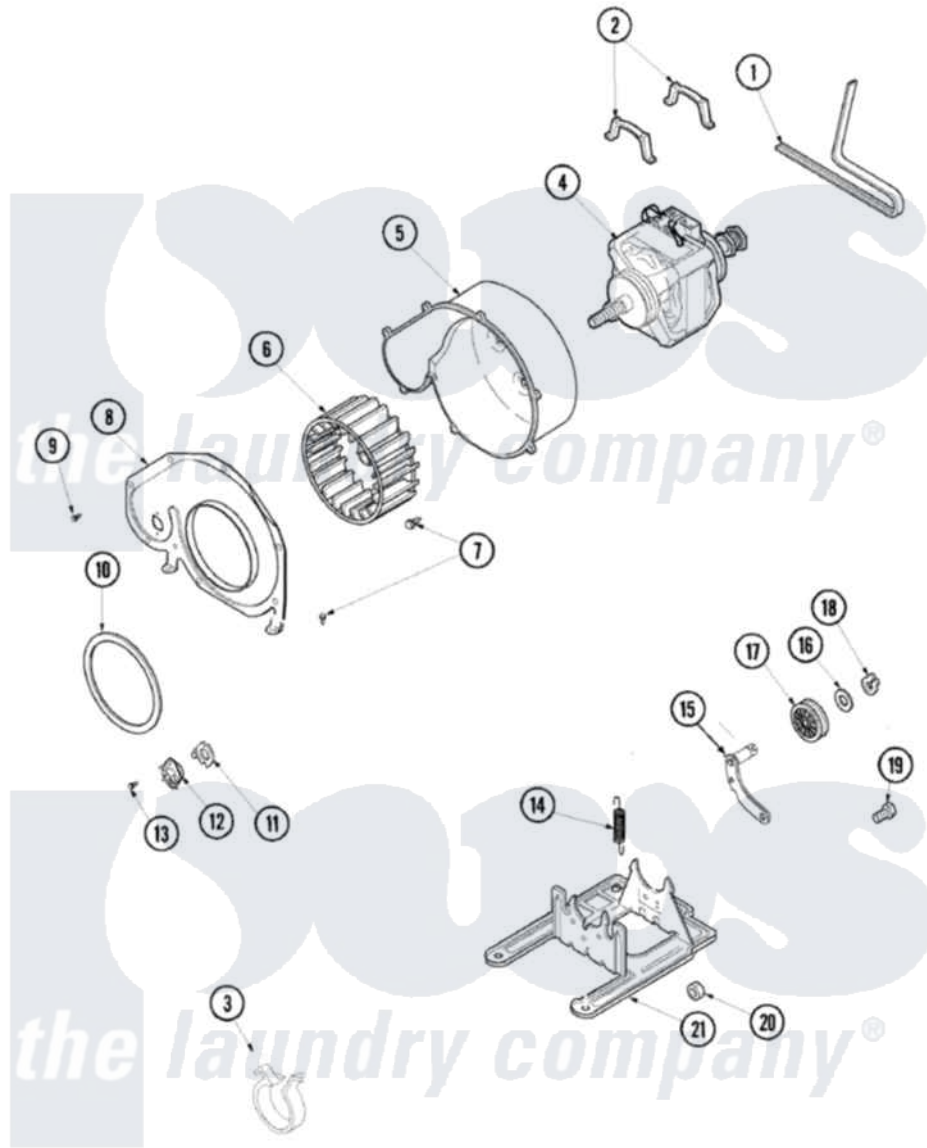

Crosley CDE9500W 05 - MOTOR & BLOWER

Crosley Residential Crosley CDE9500W Dryer Parts Parts Diagram 05 - MOTOR & BLOWER
 Click on the part number to view part

Item	Original Part Number	Replaced By	Status	Part Description
1	40111201			Belt, Cylinder
2	Y58047	660658		Clamp, Motor Mounting 343481 685441
3	504034			Clip, Wire
4	2200376			Motor
5	56020			Housing, Blower
6	56000	510139P		Assembly Blower Fan Package
7	503661	27001200		Screw
8	500078	511969P		Kit Blower Housing And Cover
9	31260			Screw, No.8 X 3/8 Ind H
10	40090001	37001119		Seal, Blower Housing
11	61623			Thermostat, Heater-BR
12	503979			Thermostat
"	37001136			Thermostat, Cycling 146F
13	31260			Screw, No.8 X 3/8 Ind H
14	56076			Spring, Idler

15	40113501	37001144	Assembly- Idler
16	52549		Washer, 501 ID X3/4 Odx
17	Y54414		Assembly, Wheel And Bearing
18	23748		Ring, Retaining
19	500824		Screw, 1/4-20 Unc Hex
20	52566	27001225	Nut, Jam Mid Lock 1/4-20
21	503613		Mount, Motor