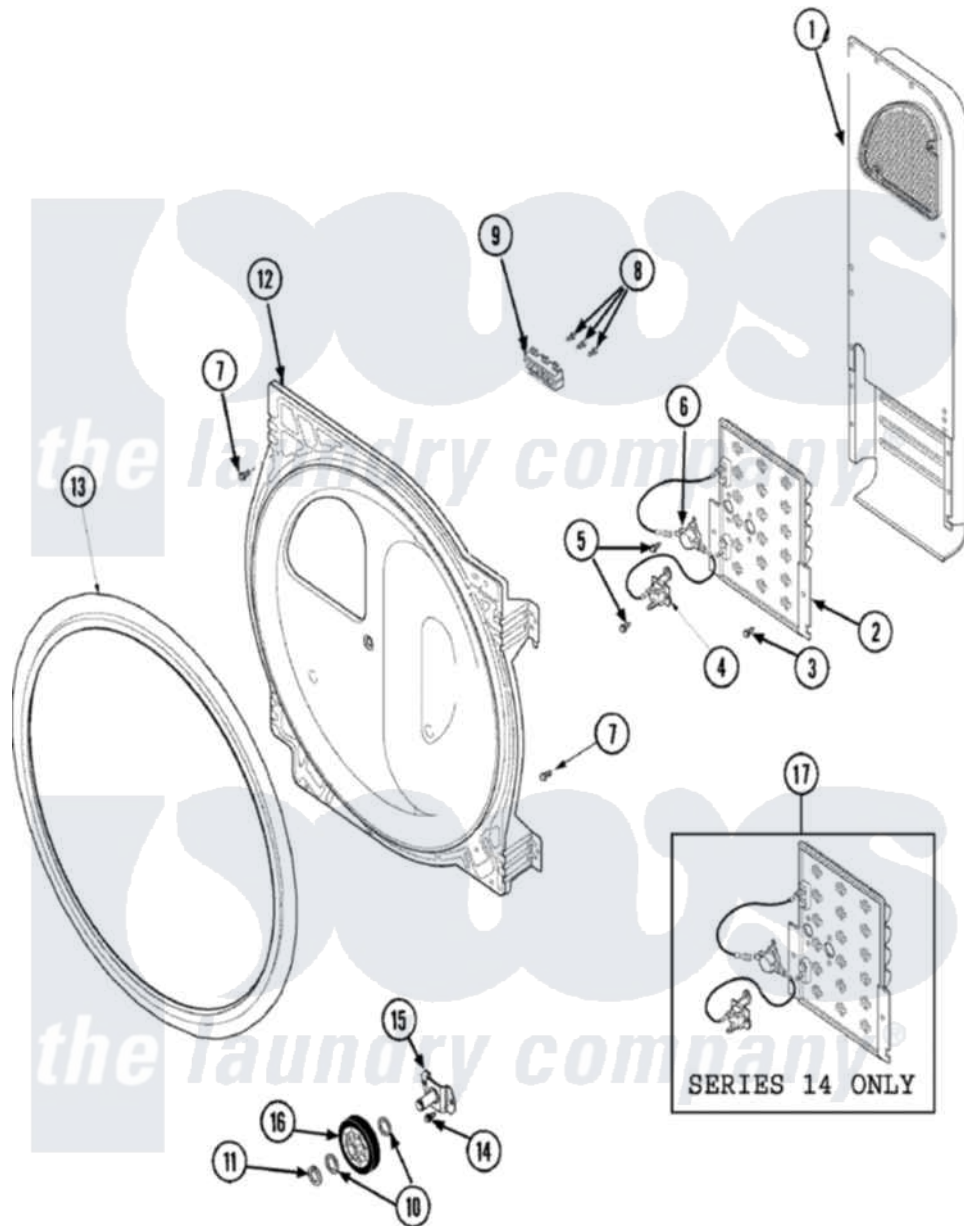

Crosley CDE9500W 06 - REAR BLKHD, AIR DUCT, ROLLER&HTR (ELE)

Crosley Residential Crosley CDE9500W Dryer Parts Parts Diagram 06 - REAR BLKHD, AIR DUCT, ROLLER&HTR (ELE)

Click on the part number to view part

Item	Original Part Number	Replaced By	Status	Part Description
1	503605			Assembly, Heater Duct
2	Y503978			Assembly, Heater Kit
"	Y503978			Assembly, Heater Kit
"	W10124350		Not Available	NOT REQUIRED PART OR SEE NOTE HEATER ELEMENT (SEE ITEM 17)
3	503688			Screw, 10B-16 X .34 I
4	40113801			Fuse, Thermal
"	40113801			Fuse, Thermal
"	37001135	37001139		Repair Kit, 5300w Element
5	23222	3177991		Screw
6	Y62641	W10116735		Thermistor-Fix
"	Y62641	W10116735		Thermistor-Fix
"	37001133			Thermostat, 240F Limit
7	20530			Screw, 10-24 x 3/8 Hex
8	Y61199	3400094		Screw, 10-32 X 3/8

9	61923	Block, Terminal
10	52549	Washer, 501 ID X3/4 Odx
11	23748	Ring, Retaining
12	502614WP	Bulkhead, Rear
13	501801	37001132 Seal, Cylinder
14	503688	Screw, 10B-16 X .34 I
15	40113601	Assembly, Roller Brkt
16	37001042	Assembly, Cylinder Roller
17	37001139	Repair Kit, 5300w Element