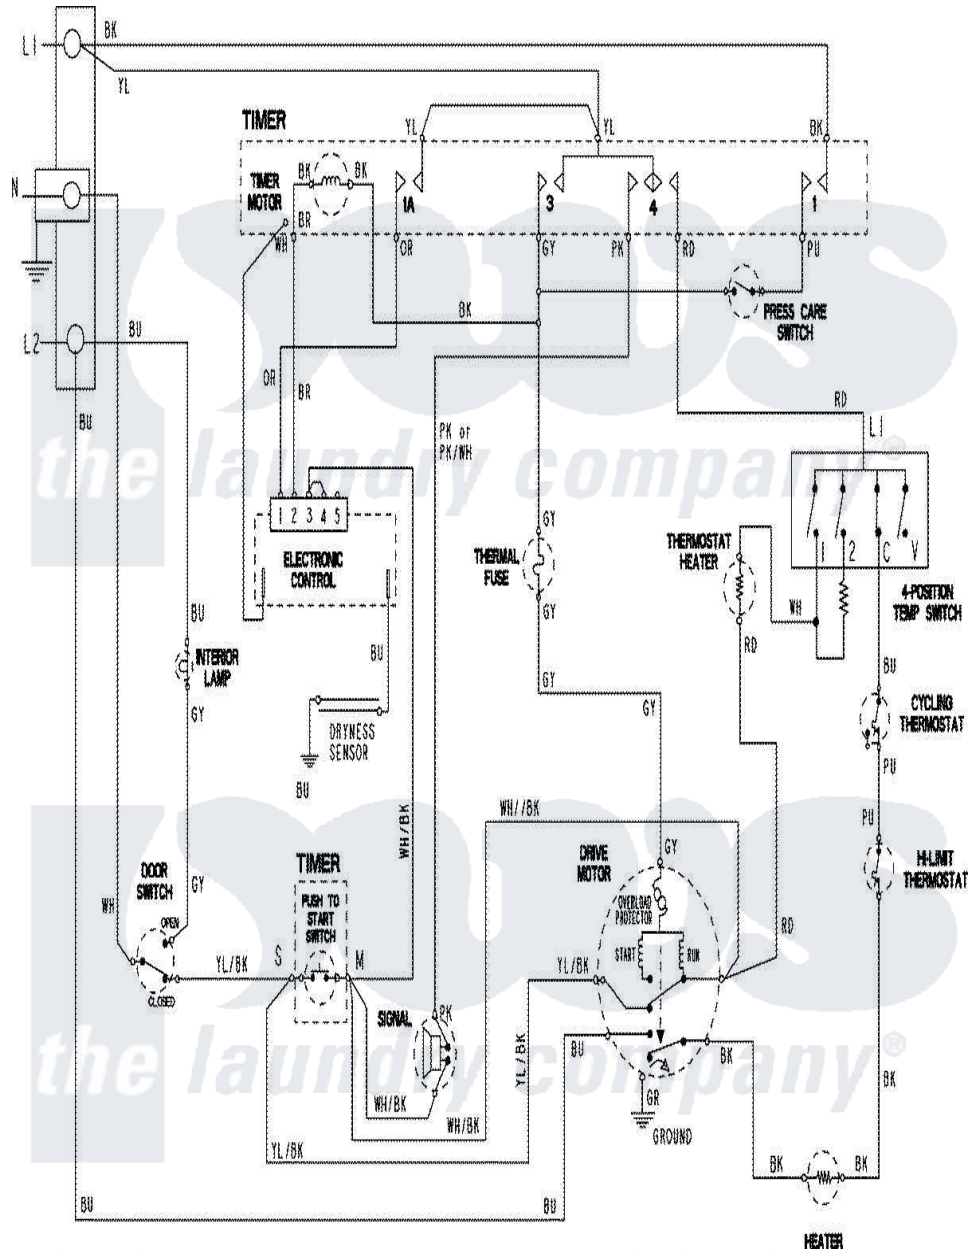

Crosley CDE9505AZW 06 - WIRING INFORMATION

Crosley Residential Crosley CDE9505AZW Dryer Parts Parts Diagram 06 - WIRING INFORMATION
 Click on the part number to view part

Item	Original Part Number	Replaced By	Status	Part Description
NI	15003814		Not Available	WIRING INFORMATION ELEC