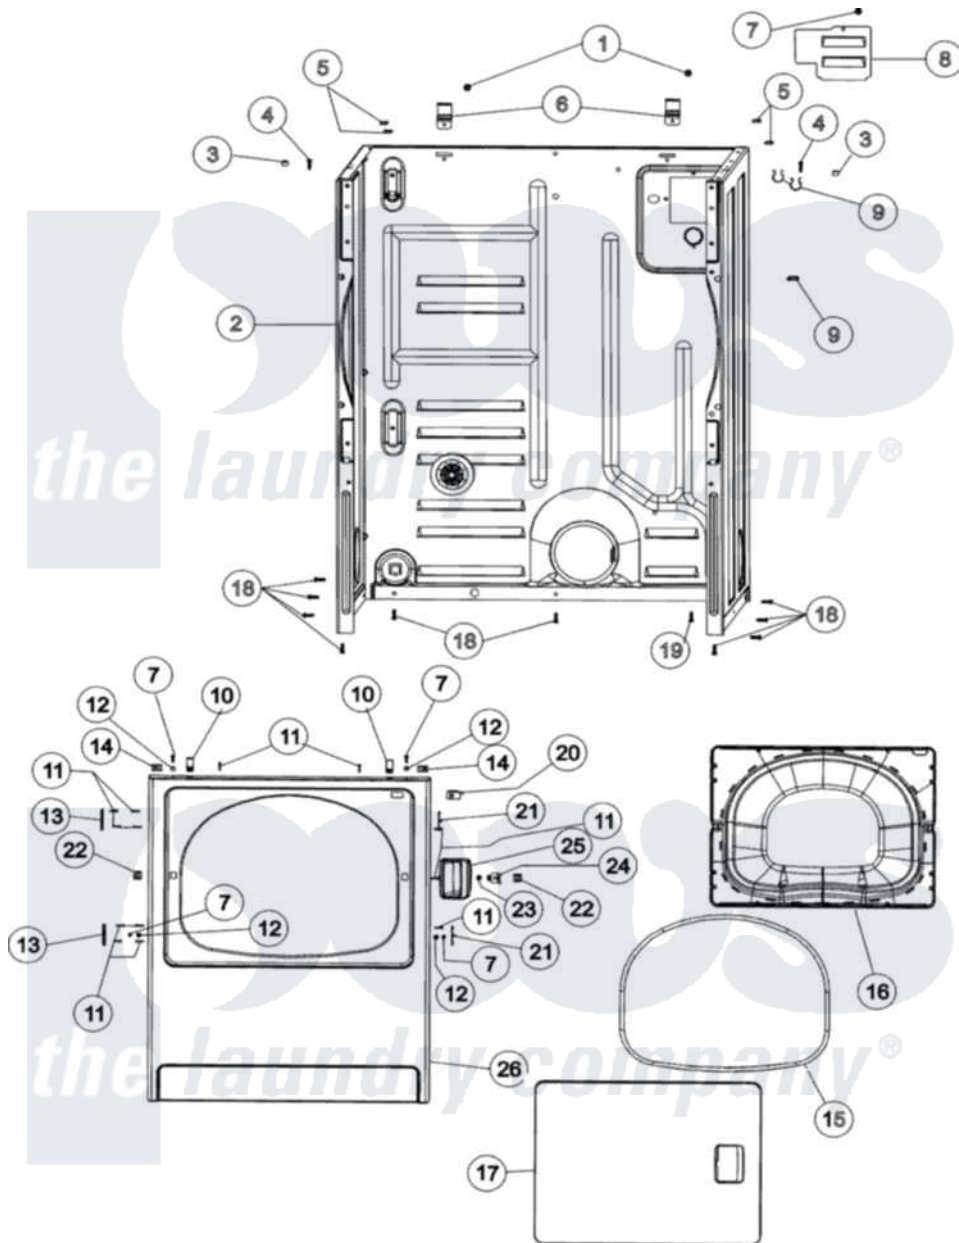

Crosley CDE9505W 02 - CABINET & FRONT PANEL

Crosley Residential Crosley CDE9505W Dryer Parts Parts Diagram 02 - CABINET & FRONT PANEL
 Click on the part number to view part

Item	Original Part Number	Replaced By	Status	Part Description
1	503688			Screw, 10B-16 X .34 I
2	37001155	37001284		Cabinet As Pack
3	505187			Locator, Panel
4	32671	Y014874		Screw, Idler Arm And Sleeve
5	Y56128			Pad, Bumper
6	500003			Hinge, Top
7	32671	Y014874		Screw, Idler Arm And Sleeve
8	503293			Plate, Access Cover
9	504034			Clip, Wire
10	25-7220			Clip, Cabinet Top
11	37001030			Screw, No.8ab-16 x 3/4 Fh
12	505187			Locator, Panel
13	Y503676			Hinge, Door And Top
14	213280	204439		Screw And Fstner Assembly
15	504005	511056		Seal Front Panel
16	37001028			Seal And Liner, Assembly

17	37001029		Door, Dryer
18	27001200		Screw
19	20530		Screw, 10-24 x 3/8 Hex
20	Y504570	W10169313	Switch-Dor
21	503126		Plug, Hinge Hole
22	54660	LA-1003	Door Catch Kit
23	500039	510181	Strike Doormetal
24	40116201		Bracket, Door Strike
25	33001241		Handle, Door
26	37001154		Front Panel - White