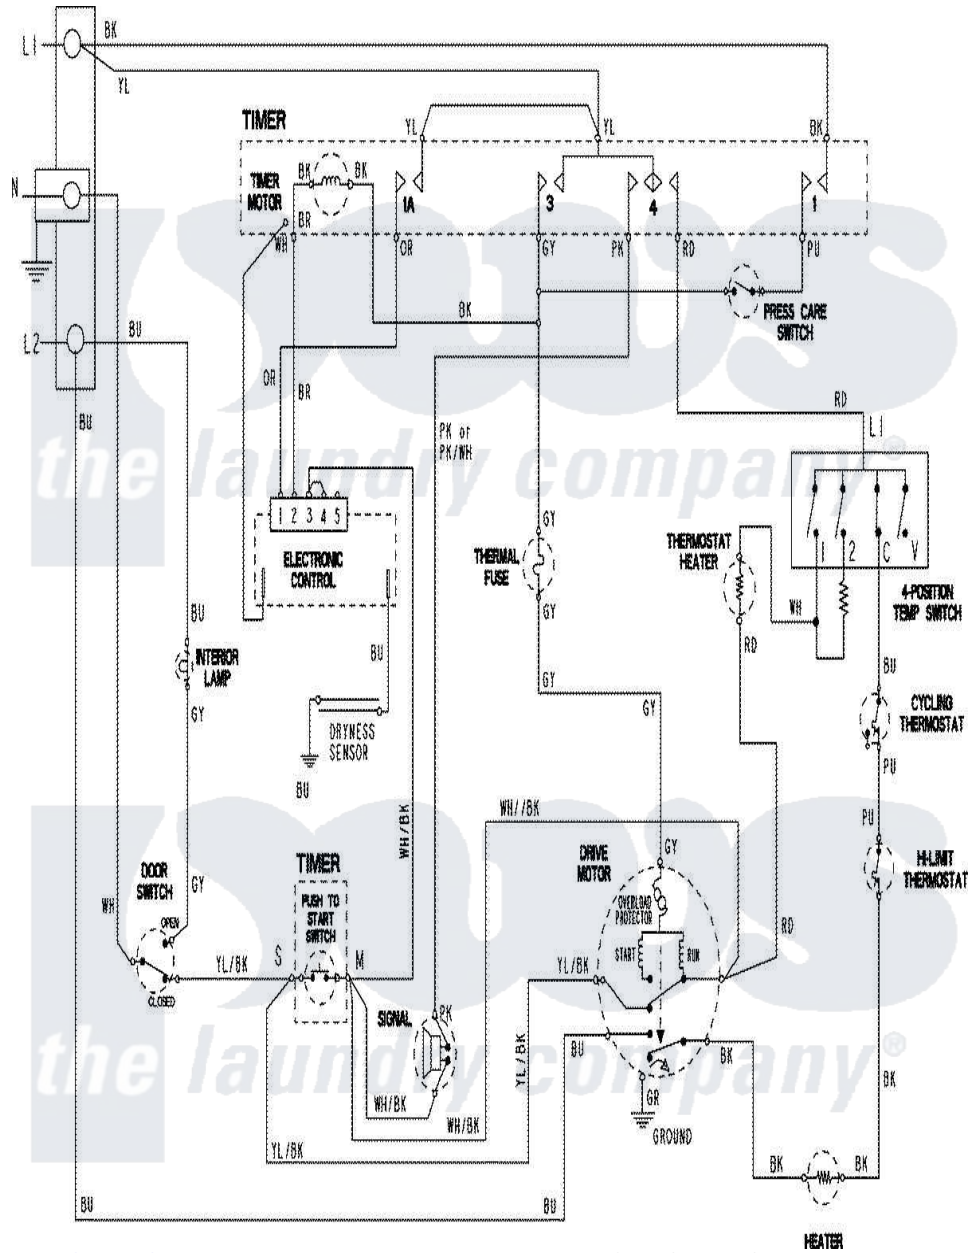

Crosley CDE9505W 05 - WIRING INFORMATION

Crosley Residential Crosley CDE9505W Dryer Parts Parts Diagram 05 - WIRING INFORMATION
 Click on the part number to view part

Item	Original Part Number	Replaced By	Status	Part Description
NI	15003814		Not Available	WIRING INFORMATION ELEC