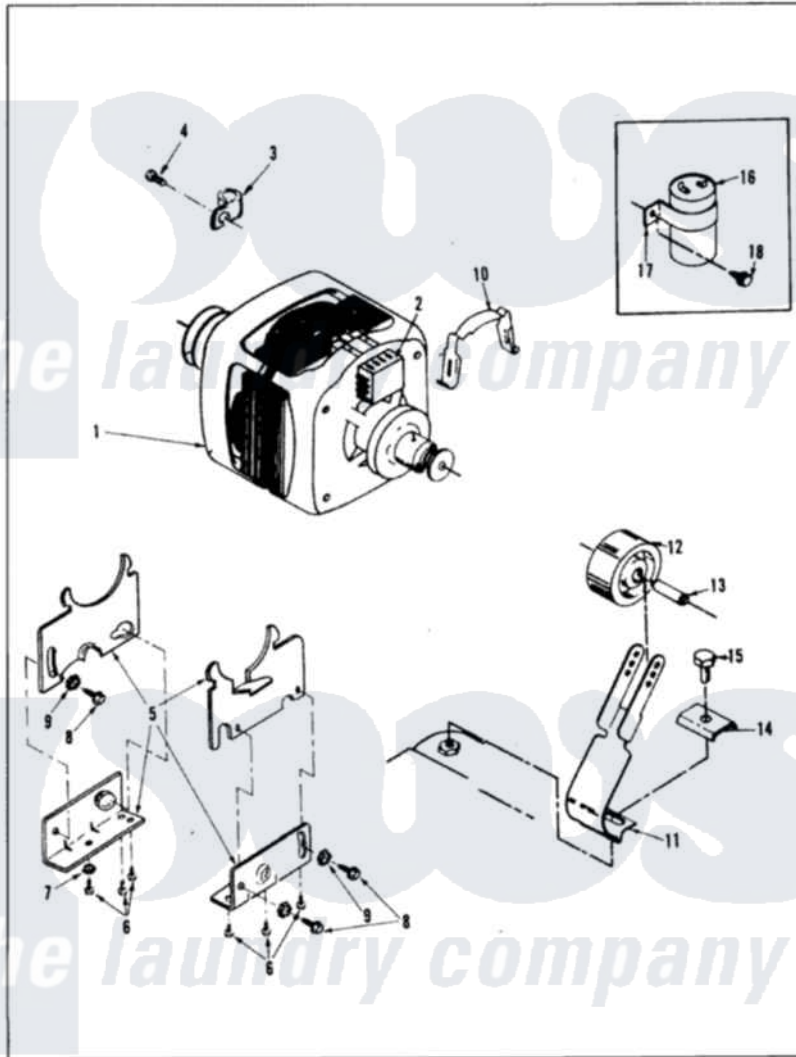

Crosley CDG20C7 01 - CONTROL PANEL (ORIG. REV. A-D)

MASTER CARE

CDE8630

DRIVE & MOTOR

Issued 5/86

N-28-16

Crosley [Residential Crosley CDG20C7 Dryer Parts](#) Parts Diagram 01 - CONTROL PANEL (ORIG. REV. A-D)

[Click on the part number to view part](#)

Item	Original Part Number	Replaced By	Status	Part Description
1	33-9668		Not Available	WRAPPER
2	25-7649	910187		Screw
"	53-0320		Not Available	CONTROL PANEL
3	33-6766			RH End Cap
4	33-6765			LH End Cap
"	25-7760			Screw
5	25-3092	90767		Screw, 8A X 3/8 HeX Washer Head Tapping
"	53-0243		Not Available	CONTROL SHIELD
6	63-6690		Not Available	TIMER
"	63-5685	63-5613		Timer
"	53-0546		Not Available	TIMER
"	25-0205	216412		Screw, Bracket To Timer
7	53-0671		Not Available	KNOB/SKIRT ASM
"	53-0386		Not Available	KNOB ASM
"	25-6044			Set Screw
8	35-0158		Not Available	SELECTOR KNOB

9	63-6731	53-1639	Buzzer Assembly
"	25-3092	90767	Screw, 8A X 3/8 HeX Washer Head Tapping
10	25-7461	Not Available	CLIP
11	25-3092	90767	Screw, 8A X 3/8 HeX Washer Head Tapping
"	53-0392	Not Available	SELECTOR SWITCH
12	25-3092	90767	Screw, 8A X 3/8 HeX Washer Head Tapping
"	33-8909	Not Available	SHIELD
14	25-3092	90767	Screw, 8A X 3/8 HeX Washer Head Tapping
"	53-0346	53-1263	Rotary Switch