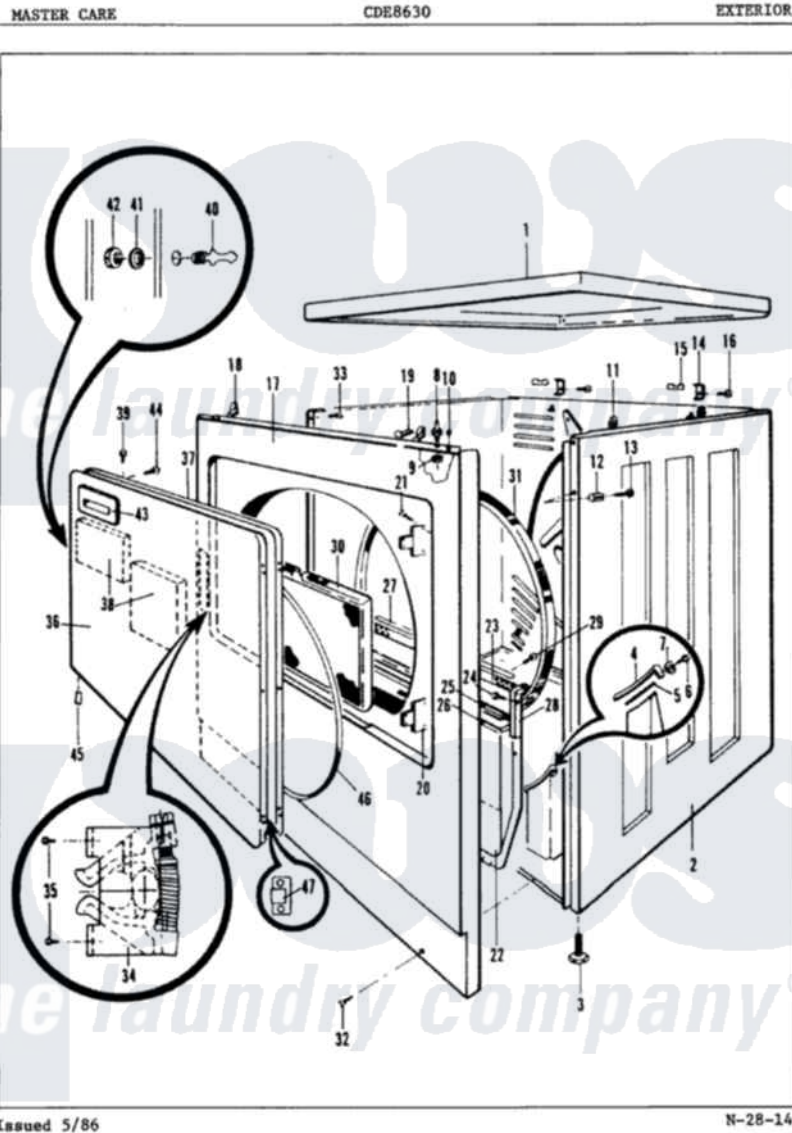

Crosley CDG20C7 02 - CYLINDER & DRIVE (ORIG.-REV. A-D)

Crosley Residential Crosley CDG20C7 Dryer Parts Parts Diagram 02 - CYLINDER & DRIVE (ORIG.-REV. A-D)
 Click on the part number to view part

| Item | Original Part Number | Replaced By | Status | Part Description |
|------|-------------------------|---------------------------|---------------|--------------------|
| 1 | 63-5519 | | Not Available | LEG, LEVELING |
| 2 | 53-0120 | | | Clip, Front Panel |
| 3 | 25-7027 | 16515 | | Clip |
| 4 | 53-0153 | | Not Available | SHIELD, WIRING |
| " | 25-7741 | W10116760 | | Screw |
| 5 | 25-7733 | 681414 | | Screw, 10AB X 1/2 |
| " | 53-0691 | LA-1054 | | Dryer Bulkhead Kit |
| 6 | 53-0218 | 31001747 | | Seal Assembly |
| 7 | 53-0178 | 53-1250 | | Cylinder |
| 8 | 53-0117 | | Not Available | BAFFLE, GRAY |
| " | 25-7759 | 3196164 | | Screw |
| 9 | LA-1004 | | | Motor Mtg. Kit |
| " | 53-0186 | 341241 | | Belt |
| 10 | 53-0189 | LA-1004 | | Motor Mtg. Kit |
| 11 | 53-0332 | | | Motor Switch |
| " | 73-0467 | | Not Available | MOTOR SWITCH |