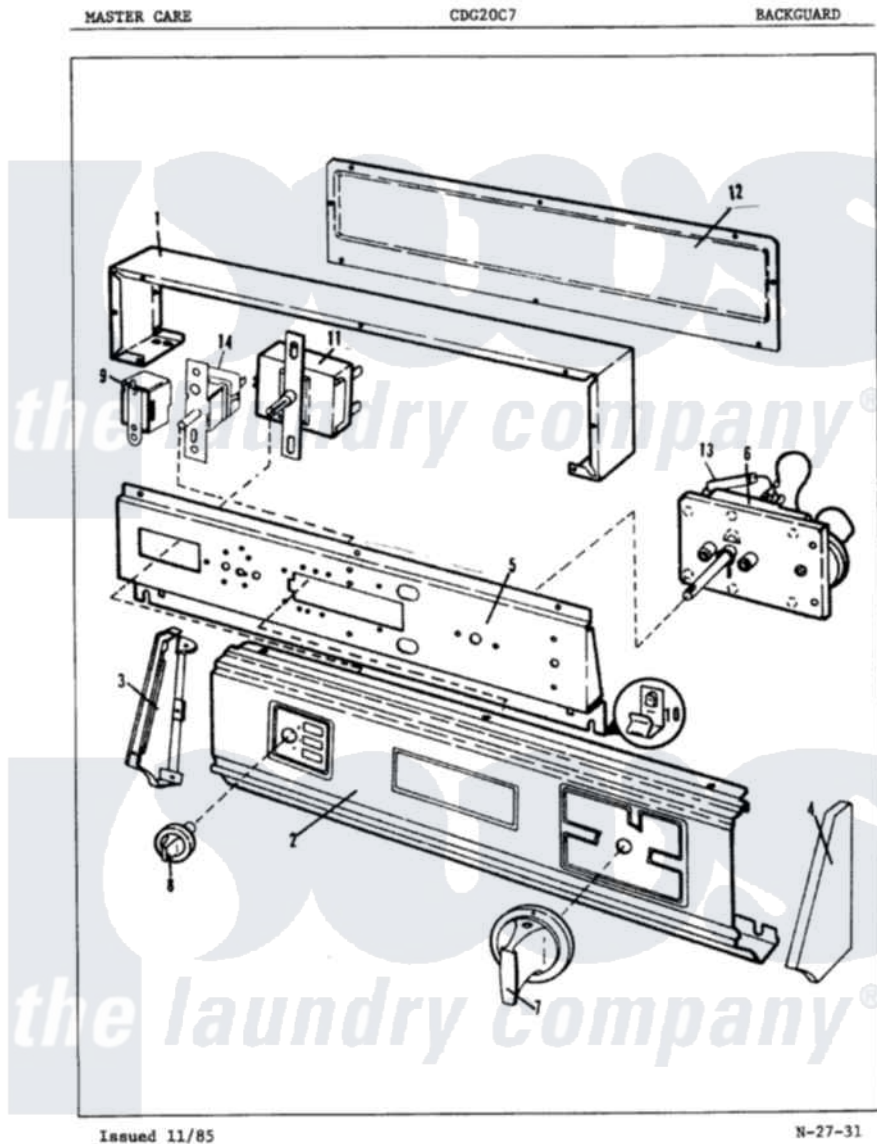

Crosley CDG20C7 03 - EXTERIOR (ORIG. REV. A-D)

Crosley Residential Crosley CDG20C7 Dryer Parts Parts Diagram 03 - EXTERIOR (ORIG. REV. A-D)  
 Click on the part number to view part

Item	Original Part Number	Replaced By	Status	Part Description
1	53-0124		Not Available	CABINET TOP
2	53-0667	<a href="#">31001714</a>		Cabinet And Base Assembly
3	<a href="#">63-5712</a>			Hinge, Cabinet Top
4	25-3092	<a href="#">90767</a>		Screw, 8A X 3/8 HeX Washer Head Tapping
"	<a href="#">33-0930</a>			Pad, Top Hinge
5	<a href="#">25-3034</a>			Clip, Wiring
6	<a href="#">33-2653</a>			Bumper, Cabinet
7	53-0127	<a href="#">12001190</a>		Panel Kit
8	53-0155		Not Available	PLUG, GAS ACCESS (WHT)
"	53-0592		Not Available	CHROME PLUG
"	53-0161		Not Available	PLUG, GAS ACCESS (ALM)
9	53-0593		Not Available	CHROME BUTTON
"	<a href="#">53-0156</a>			Button, Gas Access
"	53-0162		Not Available	BUTTON, GAS ACCESS (ALM)
10	25-7817		Not Available	CLIP, U-TYPE