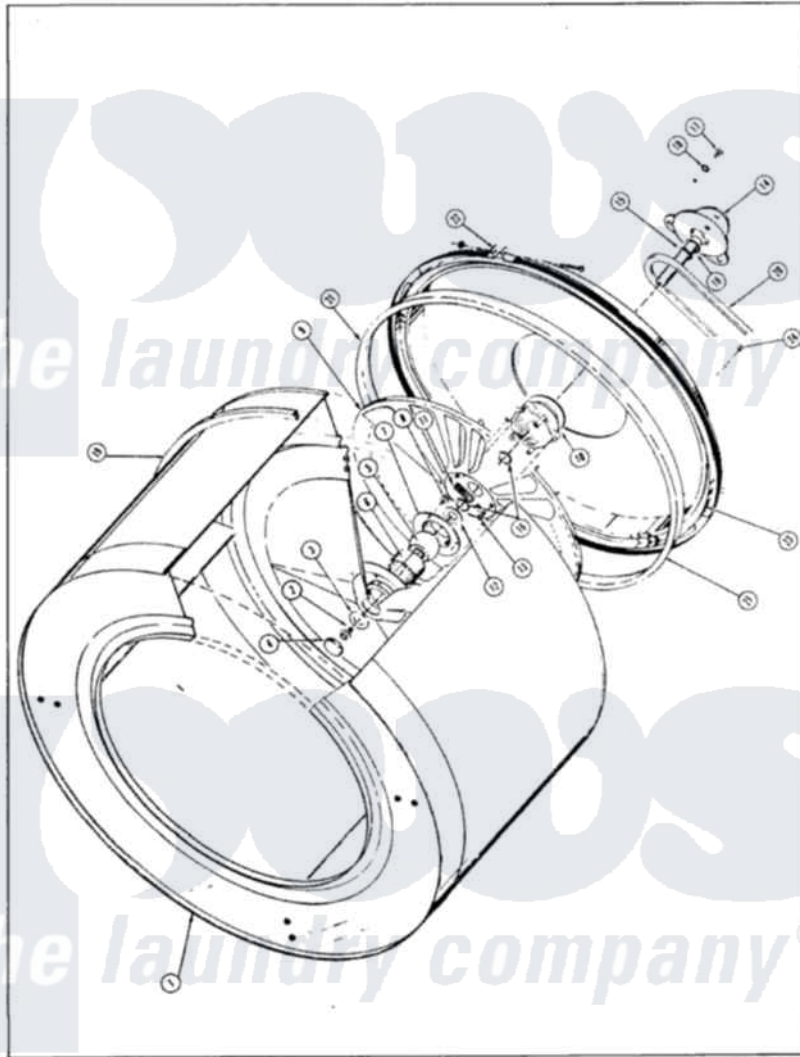

Crosley CDG20C7 04 - GAS CARRYING (ORIG. REV. A-D)

MASTER CARE

CDE6630

CYLINDER & DRIVE

Issued 5/86

N-28-15

Crosley Residential Crosley CDG20C7 Dryer Parts Parts Diagram 04 - GAS CARRYING (ORIG. REV. A-D)

[Click on the part number to view part](#)

Item	Original Part Number	Replaced By	Status	Part Description
1	53-0194	<a href="#">306176</a>		Valve, Gas
2	<a href="#">63-3570</a>			Burner Orifice
3	63-6615	<a href="#">279834</a>		Coil-Valve
"	63-6614	<a href="#">279834</a>		Coil-Valve
"	W10124350		Not Available	NOT REQUIRED PART OR SEE NOTE SCREW-PURCHASE LOCALLY
"	<a href="#">63-6766</a>			Conversion Kit
4	63-6682	<a href="#">31001784</a>		Burner
5	25-7741	<a href="#">W10116760</a>		Screw
"	<a href="#">53-0140</a>			Mtg Bracket
6	53-0689	<a href="#">31001556</a>		Igniter
7	25-7744	<a href="#">8281196</a>		Screw
"	53-0686		Not Available	BRACKET
8	53-0101	<a href="#">31001042</a>		Valve, Gas Shut Off
9	25-7741	<a href="#">W10116760</a>		Screw
"	53-0173	<a href="#">31001777</a>		Main Gas L