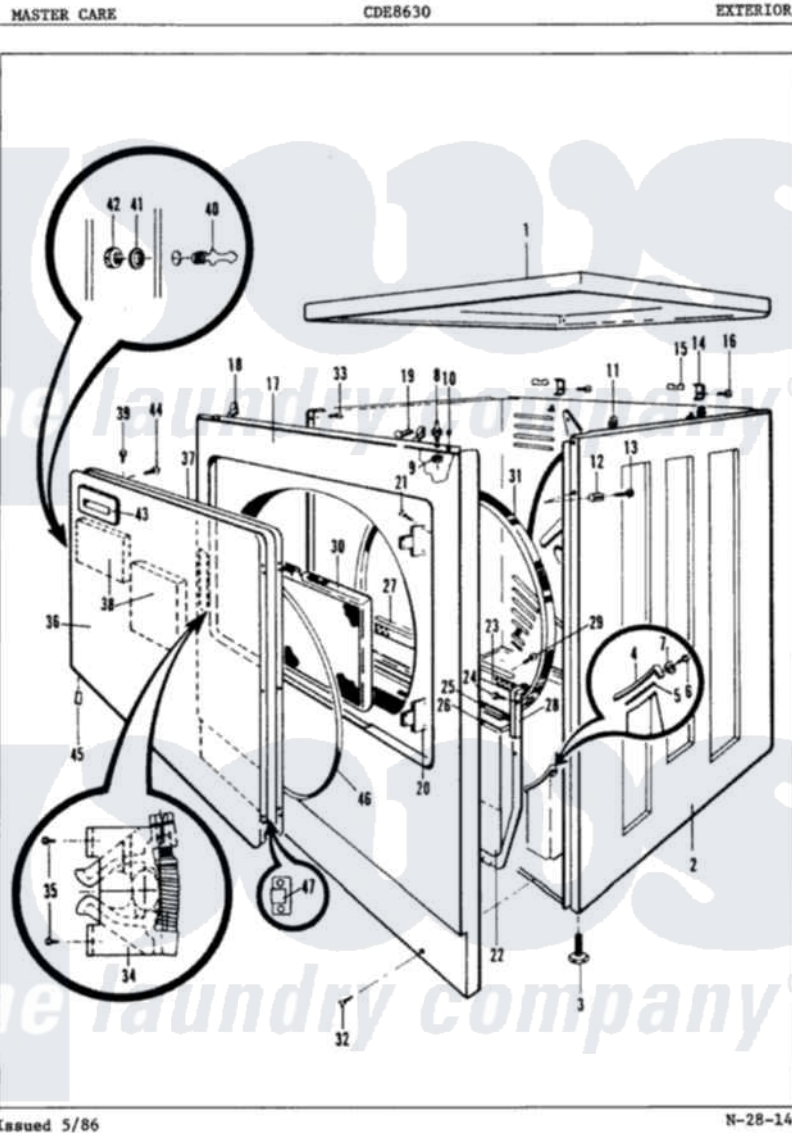

# Crosley CDG20C7A 01 - CYLINDER & DRIVE (ORIG.-REV. A-D)

Crosley [Residential Crosley CDG20C7A Dryer Parts](#) Parts Diagram 01 - CYLINDER & DRIVE (ORIG.-REV. A-D)  
 Click on the part number to view part

Item	Original Part Number	Replaced By	Status	Part Description
1	63-5519		Not Available	LEG, LEVELING
2	<a href="#">53-0120</a>			Clip, Front Panel
3	25-7027	<a href="#">16515</a>		Clip
4	53-0153		Not Available	SHIELD, WIRING
"	25-7741	<a href="#">W10116760</a>		Screw
5	25-7733	<a href="#">681414</a>		Screw, 10AB X 1/2
"	53-0691	<a href="#">LA-1054</a>		Dryer Bulkhead Kit
6	53-0218	<a href="#">31001747</a>		Seal Assembly
7	53-0178	<a href="#">53-1250</a>		Cylinder
8	53-0117		Not Available	BAFFLE, GRAY
"	25-7759	<a href="#">3196164</a>		Screw
9	<a href="#">LA-1004</a>			Motor Mtg. Kit
"	53-0186	<a href="#">341241</a>		Belt
10	53-0189	<a href="#">LA-1004</a>		Motor Mtg. Kit
11	<a href="#">53-0332</a>			Motor Switch
"	73-0467		Not Available	MOTOR SWITCH