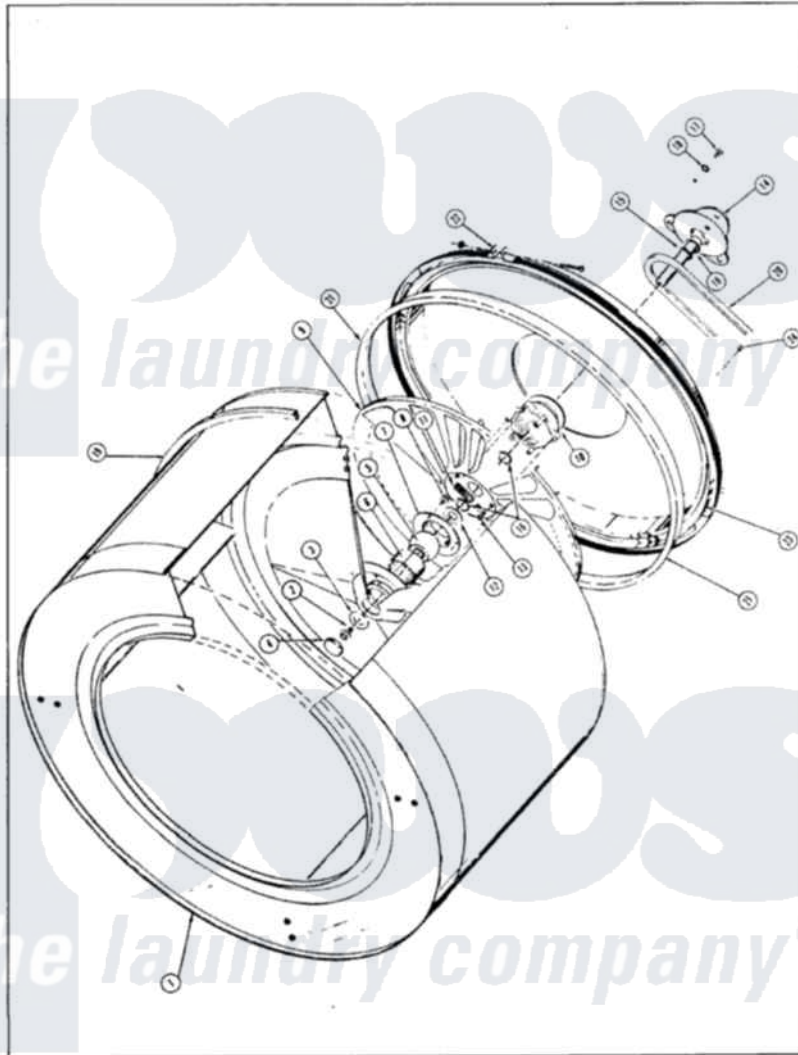

Crosley CDG20C7A 02 - GAS CARRYING (ORIG. REV. A-D)

MASTER CARE

CDE6630

CYLINDER & DRIVE

Issued 5/86

N-28-15

Crosley [Residential Crosley CDG20C7A Dryer Parts](#) Parts Diagram 02 - GAS CARRYING (ORIG. REV. A-D)

[Click on the part number to view part](#)

Item	Original Part Number	Replaced By	Status	Part Description
1	53-0194	306176		Valve, Gas
2	63-3570			Burner Orifice
3	63-6615	279834		Coil-Valve
"	63-6614	279834		Coil-Valve
"	W10124350		Not Available	NOT REQUIRED PART OR SEE NOTE SCREW-PURCHASE LOCALLY
"	63-6766			Conversion Kit
4	63-6682	31001784		Burner
5	25-7741	W10116760		Screw
"	53-0140			Mtg Bracket
6	53-0689	31001556		Igniter
7	25-7744	8281196		Screw
"	53-0686		Not Available	BRACKET
8	53-0101	31001042		Valve, Gas Shut Off
9	25-7741	W10116760		Screw
"	53-0173	31001777		Main Gas L