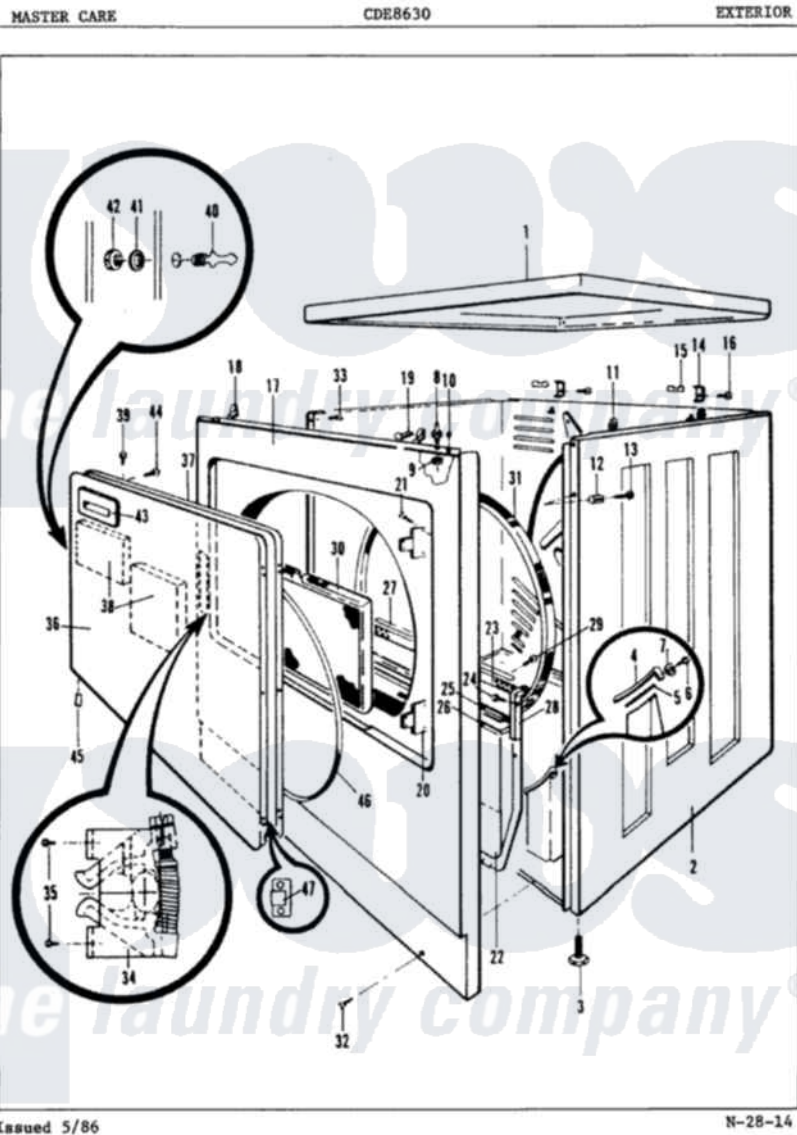

# Crosley CDG20C7H 01 - CYLINDER & DRIVE (ORIG.-REV. A-D)

Crosley [Residential Crosley CDG20C7H Dryer Parts](#) Parts Diagram 01 - CYLINDER & DRIVE (ORIG.-REV. A-D)  
 Click on the part number to view part

Item	Original Part Number	Replaced By	Status	Part Description
1	63-5519		Not Available	LEG, LEVELING
2	<a href="#">53-0120</a>			Clip, Front Panel
3	25-7027	<a href="#">16515</a>		Clip
4	53-0153		Not Available	SHIELD, WIRING
"	25-7741	<a href="#">W10116760</a>		Screw
5	25-7733	<a href="#">681414</a>		Screw, 10AB X 1/2
"	53-0691	<a href="#">LA-1054</a>		Dryer Bulkhead Kit
6	53-0218	<a href="#">31001747</a>		Seal Assembly
7	53-0178	<a href="#">53-1250</a>		Cylinder
8	53-0117		Not Available	BAFFLE, GRAY
"	25-7759	<a href="#">3196164</a>		Screw
9	<a href="#">LA-1004</a>			Motor Mtg. Kit
"	53-0186	<a href="#">341241</a>		Belt
10	53-0189	<a href="#">LA-1004</a>		Motor Mtg. Kit
11	<a href="#">53-0332</a>			Motor Switch
"	73-0467		Not Available	MOTOR SWITCH