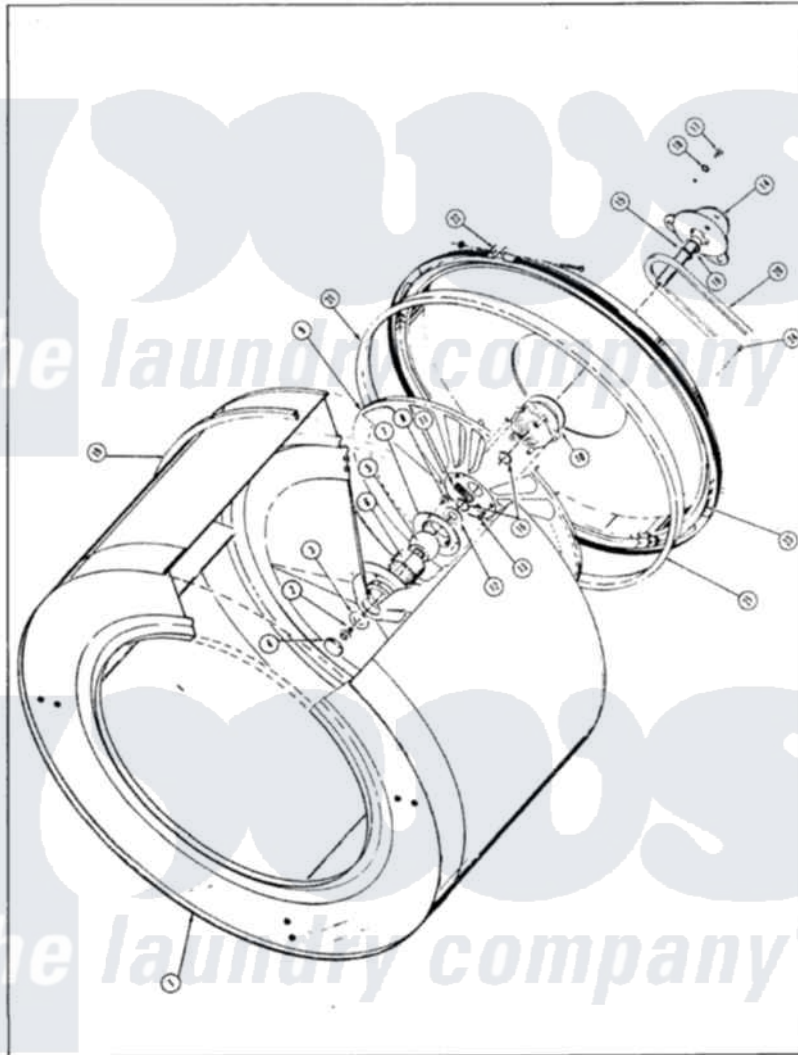

Crosley CDG20C7H 02 - GAS CARRYING (ORIG. REV. A-D)

MASTER CARE

CDE6630

CYLINDER & DRIVE

Issued 5/86

N-28-15

Crosley [Residential Crosley CDG20C7H Dryer Parts](#) Parts Diagram 02 - GAS CARRYING (ORIG. REV. A-D)
 Click on the part number to view part

Item	Original Part Number	Replaced By	Status	Part Description
1	53-0194	306176		Valve, Gas
2	63-3570			Burner Orifice
3	63-6615	279834		Coil-Valve
"	63-6614	279834		Coil-Valve
"	W10124350		Not Available	NOT REQUIRED PART OR SEE NOTE SCREW-PURCHASE LOCALLY
"	63-6766			Conversion Kit
4	63-6682	31001784		Burner
5	25-7741	W10116760		Screw
"	53-0140			Mtg Bracket
6	53-0689	31001556		Igniter
7	25-7744	8281196		Screw
"	53-0686		Not Available	BRACKET
8	53-0101	31001042		Valve, Gas Shut Off
9	25-7741	W10116760		Screw
"	53-0173	31001777		Main Gas L