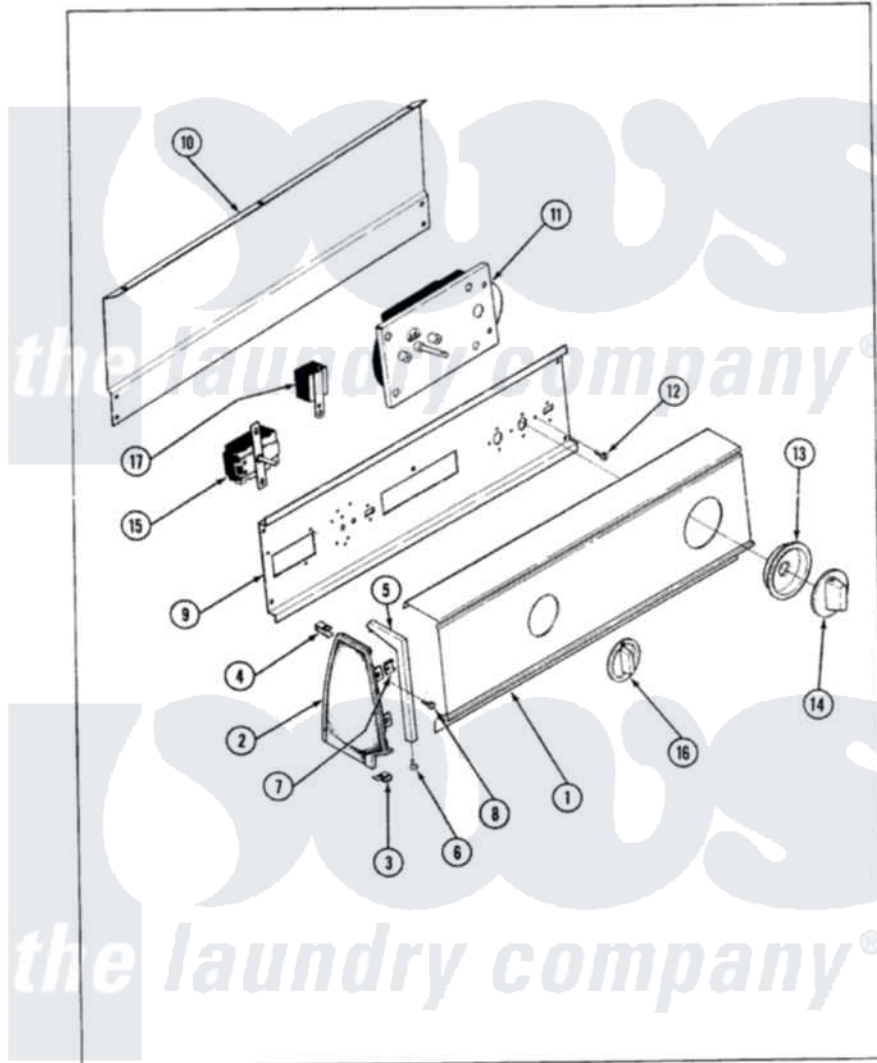

# Crosley CDG20M6 01 - CONTROL PANEL (ORIG. REV. A)

CROSLEY

CDG20M6

BACKGUARD

Issued 4/88

Crosley [Residential Crosley CDG20M6 Dryer Parts](#) Parts Diagram 01 - CONTROL PANEL (ORIG. REV. A)  
 Click on the part number to view part

Item	Original Part Number	Replaced By	Status	Part Description
1	<a href="#">25-3457</a>			Screw, Sems
"	53-0833		Not Available	CONTROL PANEL
2	<a href="#">25-7702</a>			Speedclip, End Cap To Control Panel
"	<a href="#">25-7793</a>			Screw
"	<a href="#">53-0264</a>			RH Endcap
"	<a href="#">53-0265</a>			LH Endcap
3	<a href="#">25-7851</a>			Speedclip, End Cap To Top
"	25-7697	<a href="#">25-2219</a>		Screw
4	25-7435	<a href="#">33002917</a>		Screw, No.10-16
"	<a href="#">25-7852</a>			Speedclip, Rr Shld To End Cap
5	53-0277		Not Available	TRIM, END CAP (RT)
"	53-0278		Not Available	TRIM, END CAP (LT)
6	<a href="#">25-7760</a>			Screw
7	<a href="#">25-7702</a>			Speedclip, End Cap To Control Panel

8	25-3092	<a href="#">90767</a>	Screw, 8A X 3/8 HeX Washer Head Tapping
9	53-0365	<a href="#">53-1676</a>	Shield, Control
10	25-3092	<a href="#">90767</a>	Screw, 8A X 3/8 HeX Washer Head Tapping
"	<a href="#">25-3457</a>		Screw, Sems
"	53-0268	<a href="#">21001460</a>	Shield, Rear
11	63-5752	Not Available	SWITCH
"	<a href="#">53-0663</a>		Timer
12	53-0729	Not Available	TIMER KNOB ASM
"	25-0205	<a href="#">216412</a>	Screw, Bracket To Timer
13	35-0092	Not Available	SKIRT ASM
14	53-0651	Not Available	TIMER KNOB
15	53-0394	<a href="#">53-1264</a>	Rotary Switch
"	25-3092	<a href="#">90767</a>	Screw, 8A X 3/8 HeX Washer Head Tapping
16	35-0167	<a href="#">21001283</a>	Knob, Selector---Piq
17	25-3092	<a href="#">90767</a>	Screw, 8A X 3/8 HeX Washer Head Tapping
"	63-6731	<a href="#">53-1639</a>	Buzzer Assembly