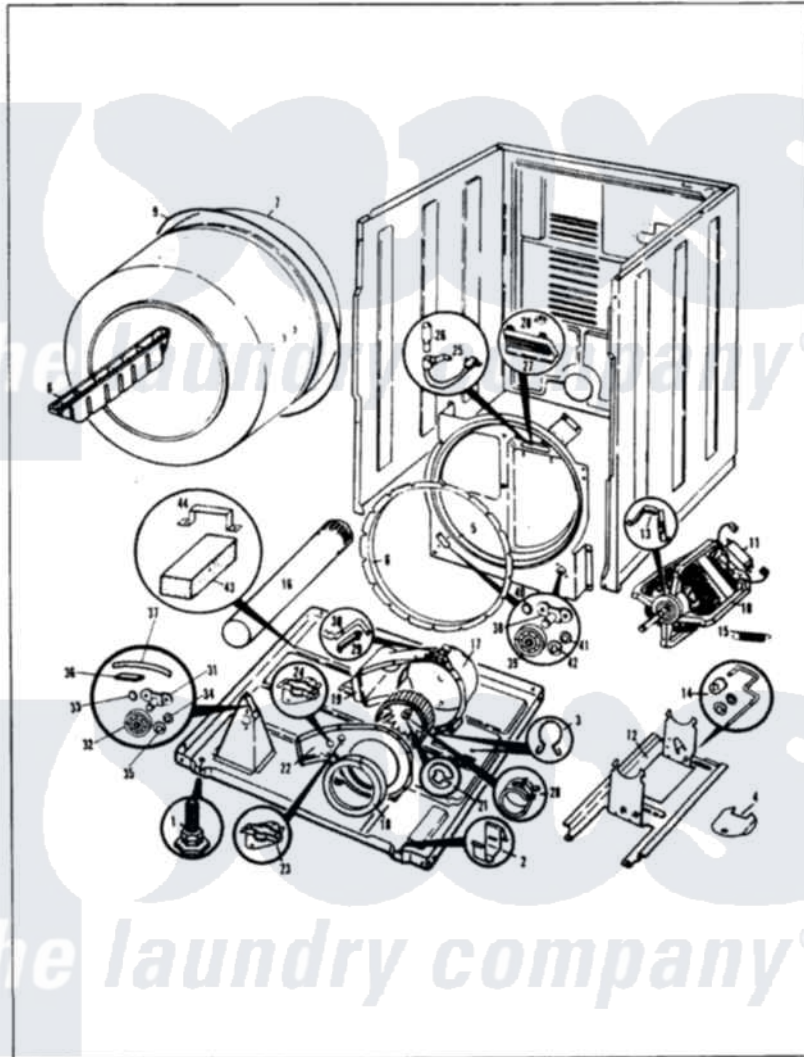

# Crosley CDG20M6 02 - CYLINDER & DRIVE (ORIG-REV.A)

CROSLLEY CDG20M6 CYLINDER & DRIVE

ISSUED 4/88

Crosley Residential Crosley CDG20M6 Dryer Parts Parts Diagram 02 - CYLINDER & DRIVE (ORIG-REV.A)  
 Click on the part number to view part

Item	Original Part Number	Replaced By	Status	Part Description
1	63-5519		Not Available	LEG, LEVELING
2	<a href="#">53-0120</a>			Clip, Front Panel
3	25-7027	<a href="#">16515</a>		Clip
4	53-0153		Not Available	SHIELD, WIRING
"	25-7741	<a href="#">W10116760</a>		Screw
5	25-7733	<a href="#">681414</a>		Screw, 10AB X 1/2
"	53-0131	<a href="#">LA-1054</a>		Dryer Bulkhead Kit
6	53-0282	<a href="#">31001637</a>		Seal Assembly, Cylinder Front
7	53-0178	<a href="#">53-1250</a>		Cylinder
8	25-7759	<a href="#">3196164</a>		Screw
"	53-0117		Not Available	BAFFLE, GRAY
9	53-0186	<a href="#">341241</a>		Belt
"	<a href="#">LA-1004</a>			Motor Mtg. Kit
10	53-1041	<a href="#">LA-1004</a>		Motor Mtg. Kit
11	73-0467		Not Available	MOTOR SWITCH
"	<a href="#">53-0332</a>			Motor Switch