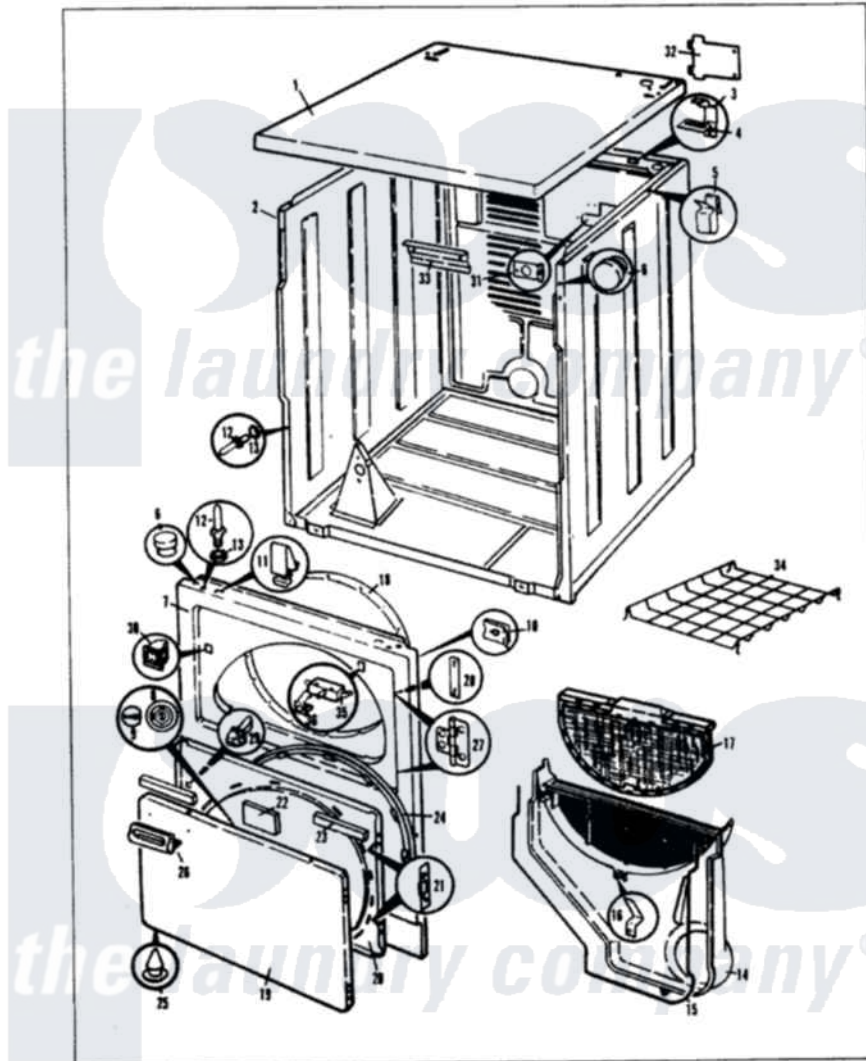

# Crosley CDG20M6 03 - EXTERIOR (ORIG. REV. A)

CROSLEY CDG20M6 EXTERIOR

Crosley Residential Crosley CDG20M6 Dryer Parts Parts Diagram 03 - EXTERIOR (ORIG. REV. A)  
 Click on the part number to view part

Item	Original Part Number	Replaced By	Status	Part Description
1	53-0124		Not Available	CABINET TOP
2	53-0160	<a href="#">31001714</a>		Cabinet And Base Assembly
3	<a href="#">63-5712</a>			Hinge, Cabinet Top
4	<a href="#">33-0930</a>			Pad, Top Hinge
"	25-3092	<a href="#">90767</a>		Screw, 8A X 3/8 HeX Washer Head Tapping
5	<a href="#">25-3034</a>			Clip, Wiring
6	<a href="#">33-2653</a>			Bumper, Cabinet
7	53-0727	<a href="#">12001190</a>		Panel Kit
8	53-0155		Not Available	PLUG, GAS ACCESS (WHT)
"	53-0592		Not Available	CHROME PLUG
9	<a href="#">53-0156</a>			Button, Gas Access
"	53-0593		Not Available	CHROME BUTTON
10	25-7820	<a href="#">489478</a>		Screw, 8 X 1/2
"	25-7817		Not Available	CLIP, U-TYPE
11	<a href="#">25-7220</a>			Clip, Cabinet Top
12	63-6148	<a href="#">53-0643</a>		Pin, Locator