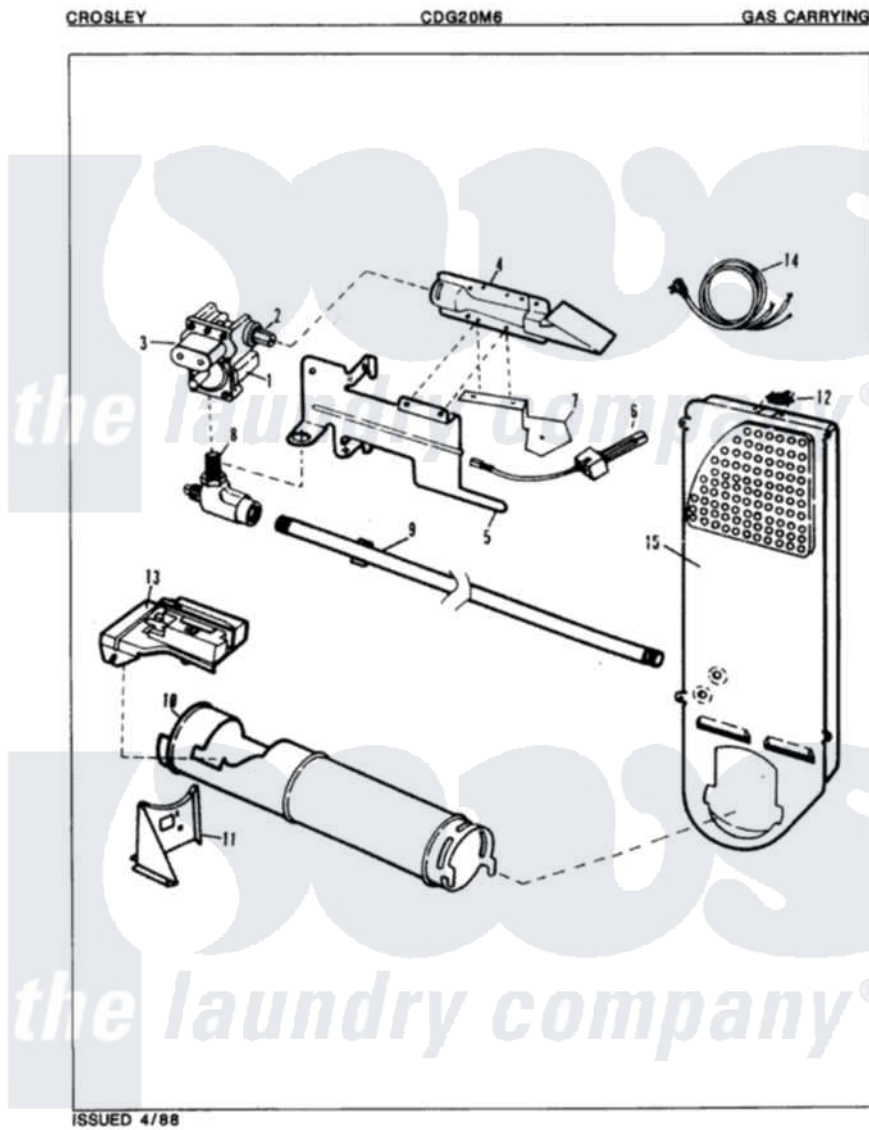

Crosley CDG20M6 04 - GAS CARRYING (ORIG. REV. A)

Crosley [Residential Crosley CDG20M6 Dryer Parts](#) Parts Diagram 04 - GAS CARRYING (ORIG. REV. A)
 Click on the part number to view part

Item	Original Part Number	Replaced By	Status	Part Description
1	53-0194	306176		Valve, Gas
2	63-3570			Burner Orifice
3	63-6615	279834		Coil-Valve
"	W10124350		Not Available	NOT REQUIRED PART OR SEE NOTE SCREW- 8-32 X 7/16 (PURCHASE LOCALLY)
4	63-6682	31001784		Burner
5	25-7741	W10116760		Screw
"	53-0140			Mtg Bracket
6	53-0689	31001556		Igniter
7	25-7744	8281196		Screw
"	53-0686		Not Available	BRACKET
"	25-3034			Clip, Wiring
"	25-2134	W10116760		Screw
8	53-0101	31001042		Valve, Gas Shut Off
9	53-0173	31001777		Main Gas L
10	53-0138		Not Available	HEATER HOUSING

11	25-3092	90767		Screw, 8A X 3/8 HeX Washer Head Tapping
"	25-7741	W10116760		Screw
"	53-0139		Not Available	HEATER SUPPORT
12	25-0168			Screw
"	53-0143	LA-1053		Fuse Kit, Thermal
13	63-5013	338906		Radiant, Sensor
"	25-2134	W10116760		Screw
14	63-6259	31001547		Cord, Power
15	53-0169		Not Available	INLET AIR DUCT
NI	63-6766			Conversion Kit