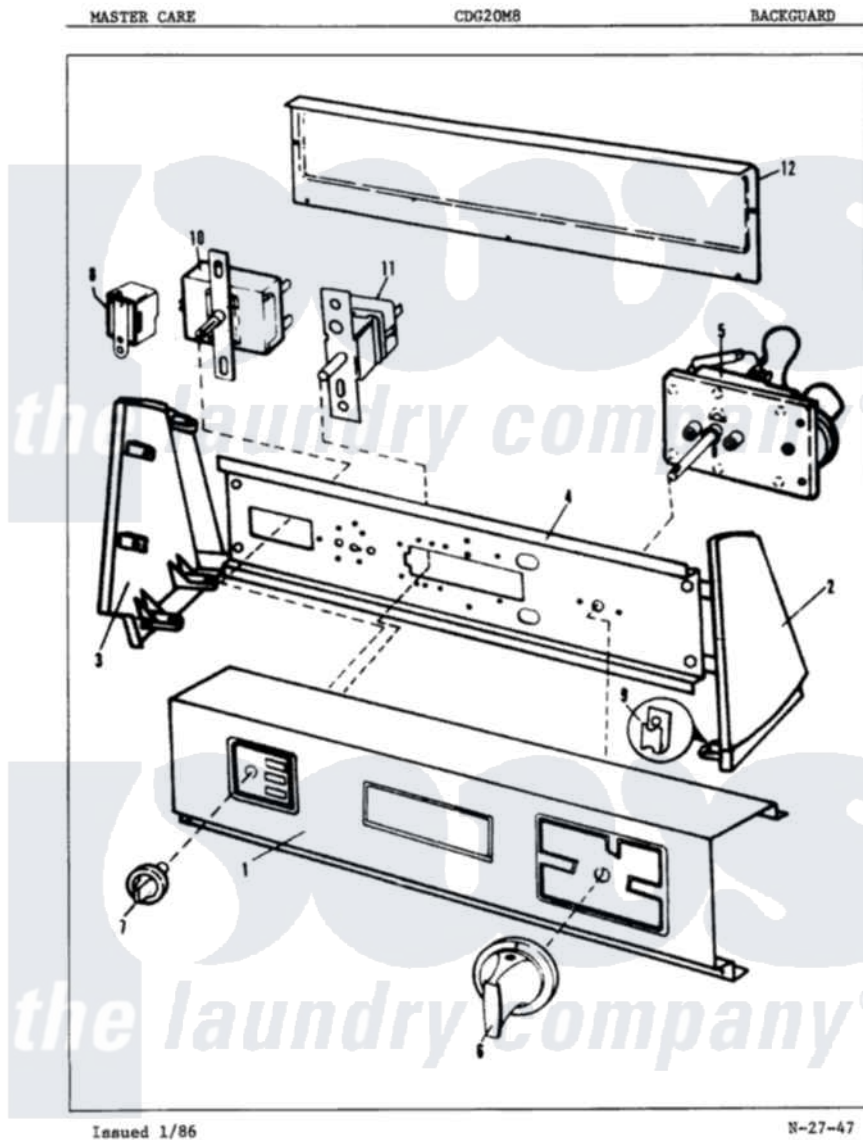

Crosley CDG20M8 01 - CONTROL PANEL (ORIG. REV. A-D)

Crosley [Residential Crosley CDG20M8 Dryer Parts](#) Parts Diagram 01 - CONTROL PANEL (ORIG. REV. A-D)
 Click on the part number to view part

Item	Original Part Number	Replaced By	Status	Part Description
1	25-7649	910187		Screw
"	53-0834		Not Available	CONTROL PANEL
"	25-7702			Speedclip, End Cap To Control Panel
2	53-0264			RH Endcap
3	25-7760			Screw
"	53-0265			LH Endcap
"	53-0277		Not Available	TRIM, END CAP (RT)
"	53-0278		Not Available	TRIM, END CAP (LT)
4	53-0365	53-1676		Shield, Control
"	25-3092	90767		Screw, 8A X 3/8 HeX Washer Head Tapping
"	25-7702			Speedclip, End Cap To Control Panel
5	25-0205	216412		Screw, Bracket To Timer
"	63-5685	63-5613		Timer
"	53-0659			Timer

6	53-0729		Not Available	TIMER KNOB ASM
7	35-0167	21001283		Knob, Selector---Piq
8	63-6731	53-1639		Buzzer Assembly
"	25-3092	90767		Screw, 8A X 3/8 HeX Washer Head Tapping
9	25-7702			Speedclip, End Cap To Control Panel
10	53-0392		Not Available	SELECTOR SWITCH
"	25-3092	90767		Screw, 8A X 3/8 HeX Washer Head Tapping
12	53-0346	53-1263		Rotary Switch
"	25-3092	90767		Screw, 8A X 3/8 HeX Washer Head Tapping
NI	25-3092	90767		Screw, 8A X 3/8 HeX Washer Head Tapping
"	34-9487		Not Available	PLATE, REINFORCEMENT
"	25-3457			Screw, Sems
"	25-7435	33002917		Screw, No.10-16
"	25-7697	25-2219		Screw
"	25-7852			Speedclip, Rr Shld To End Cap
"	53-0268	21001460		Shield, Rear
"	25-7851			Speedclip, End Cap To Top