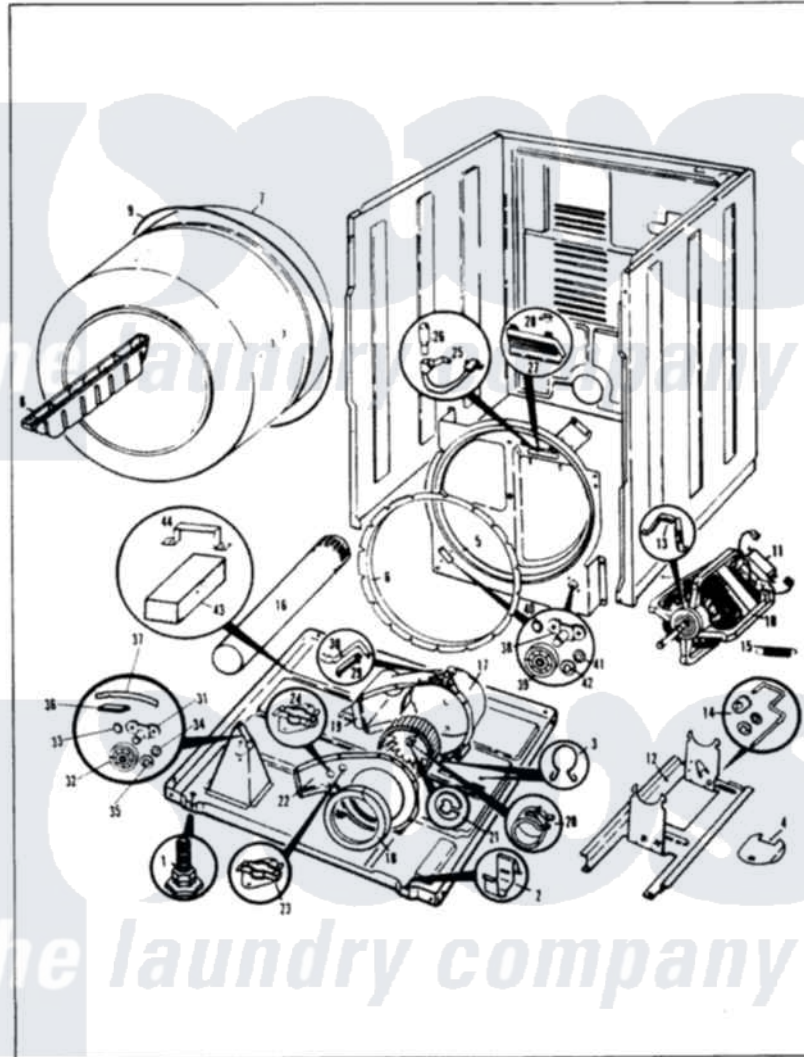

Crosley CDG20M8 02 - CYLINDER & DRIVE (ORIG.-REV. A-D)

MASTER CARE

CDG20M8

CYLINDER & DRIVE

Issued 1/86

N-27-25

Crosley [Residential Crosley CDG20M8 Dryer Parts](#) Parts Diagram 02 - CYLINDER & DRIVE (ORIG.-REV. A-D)
 Click on the part number to view part

Item	Original Part Number	Replaced By	Status	Part Description
1	63-5519		Not Available	LEG, LEVELING
2	53-0120			Clip, Front Panel
3	25-7027	16515		Clip
4	53-0153		Not Available	SHIELD, WIRING
"	25-7741	W10116760		Screw
5	25-7733	681414		Screw, 10AB X 1/2
"	53-0691	LA-1054		Dryer Bulkhead Kit
6	53-0218	31001747		Seal Assembly
7	53-0178	53-1250		Cylinder
8	53-0117		Not Available	BAFFLE, GRAY
"	25-7759	3196164		Screw
9	53-0186	341241		Belt
"	LA-1004			Motor Mtg. Kit
10	53-0189	LA-1004		Motor Mtg. Kit
11	53-0332			Motor Switch
"	73-0467		Not Available	MOTOR SWITCH