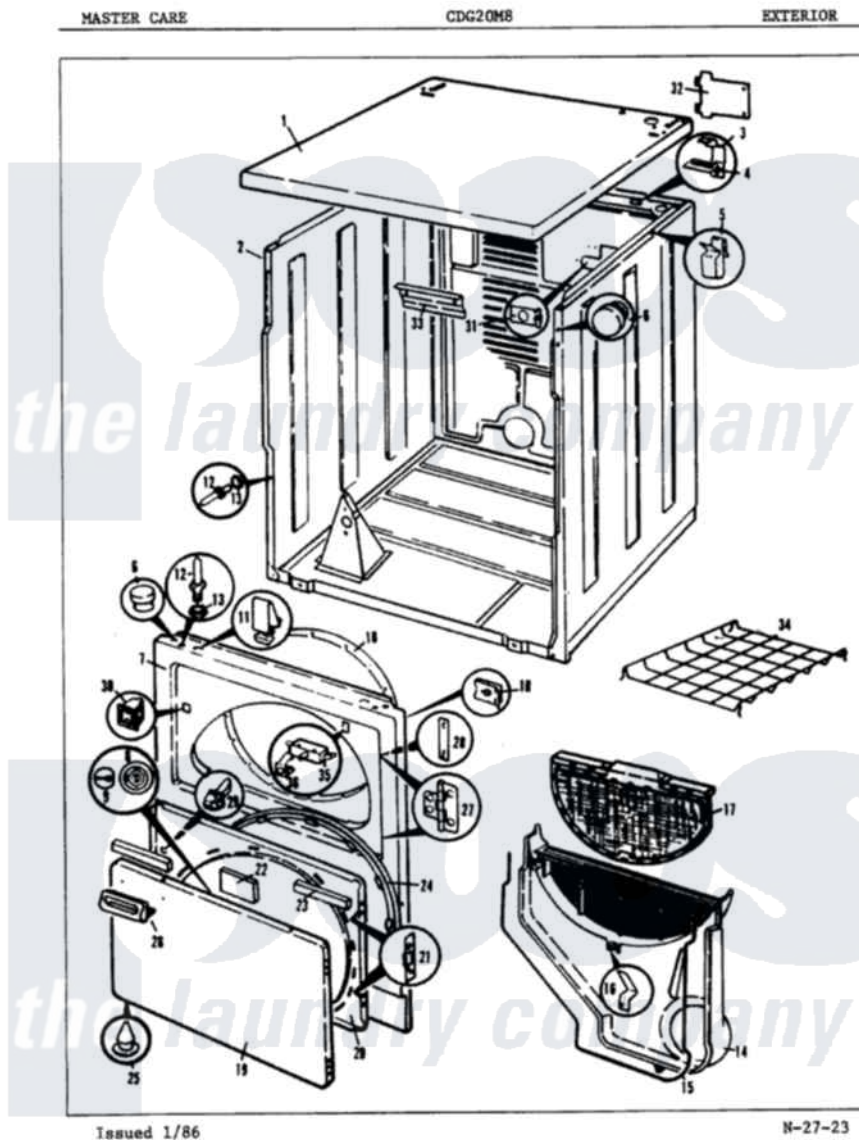

Crosley CDG20M8 03 - EXTERIOR (ORIG. REV. A-D)

Crosley [Residential Crosley CDG20M8 Dryer Parts](#) Parts Diagram 03 - EXTERIOR (ORIG. REV. A-D)
 Click on the part number to view part

Item	Original Part Number	Replaced By	Status	Part Description
1	53-0124		Not Available	CABINET TOP
2	53-0667	31001714		Cabinet And Base Assembly
3	63-5712			Hinge, Cabinet Top
4	33-0930			Pad, Top Hinge
"	25-3092	90767		Screw, 8A X 3/8 HeX Washer Head Tapping
5	25-3034			Clip, Wiring
6	33-2653			Bumper, Cabinet
7	53-0127	12001190		Panel Kit
8	53-0161		Not Available	PLUG, GAS ACCESS (ALM)
"	53-0155		Not Available	PLUG, GAS ACCESS (WHT)
"	53-0592		Not Available	CHROME PLUG
9	53-0162		Not Available	BUTTON, GAS ACCESS (ALM)
"	53-0156			Button, Gas Access
"	53-0593		Not Available	CHROME BUTTON
10	25-7820	489478		Screw, 8 X 1/2