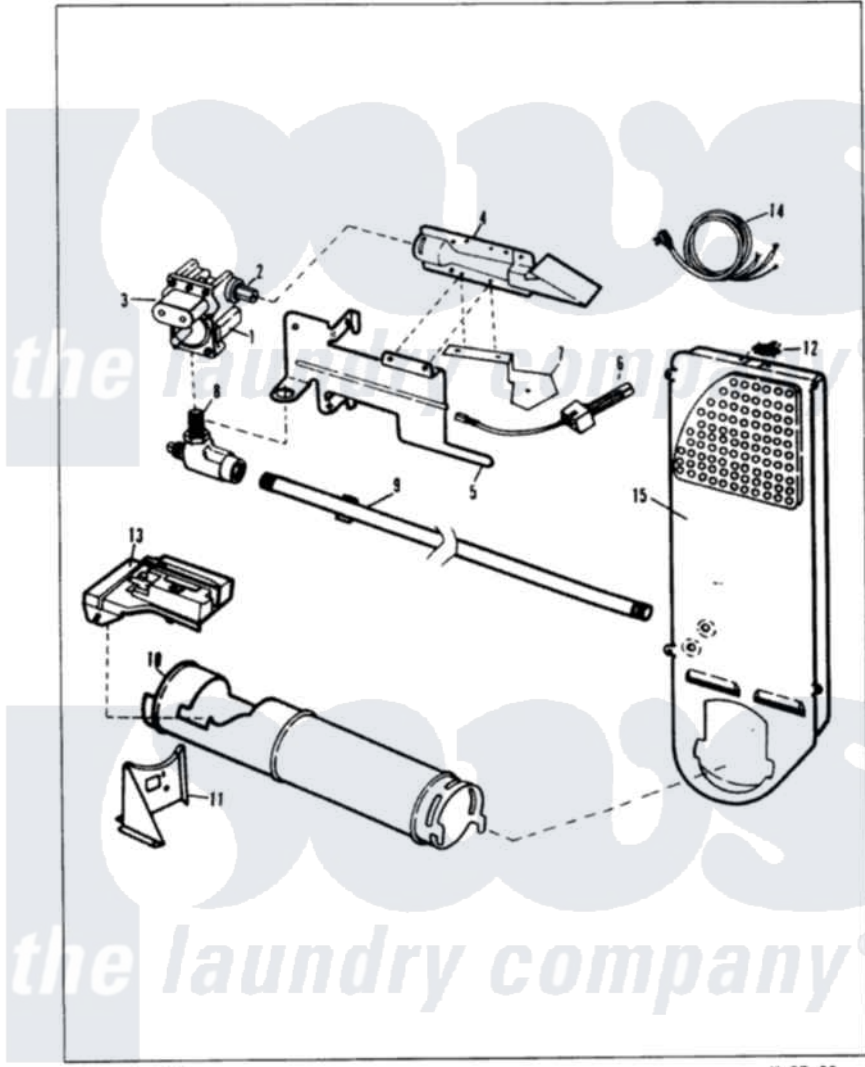

Crosley CDG20M8 04 - GAS CARRYING (ORIG. REV. A-D)

MASTER CARE CDG20M8 GAS CARRYING

Issued 1/86

N-27-29

Crosley Residential Crosley CDG20M8 Dryer Parts Parts Diagram 04 - GAS CARRYING (ORIG. REV. A-D)
 Click on the part number to view part

Item	Original Part Number	Replaced By	Status	Part Description
1	53-0194	306176		Valve, Gas
2	63-3570			Burner Orifice
3	63-6615	279834		Coil-Valve
"	63-6614	279834		Coil-Valve
"	W10124350		Not Available	NOT REQUIRED PART OR SEE NOTE SCREW-PURCHASE LOCALLY
"	63-6766			Conversion Kit
4	63-6682	31001784		Burner
5	53-0140			Mtg Bracket
"	25-7741	W10116760		Screw
6	53-0689	31001556		Igniter
7	25-3034			Clip, Wiring
"	25-7744	8281196		Screw
"	25-2134	W10116760		Screw
"	53-0686		Not Available	BRACKET
8	53-0101	31001042		Valve, Gas Shut Off