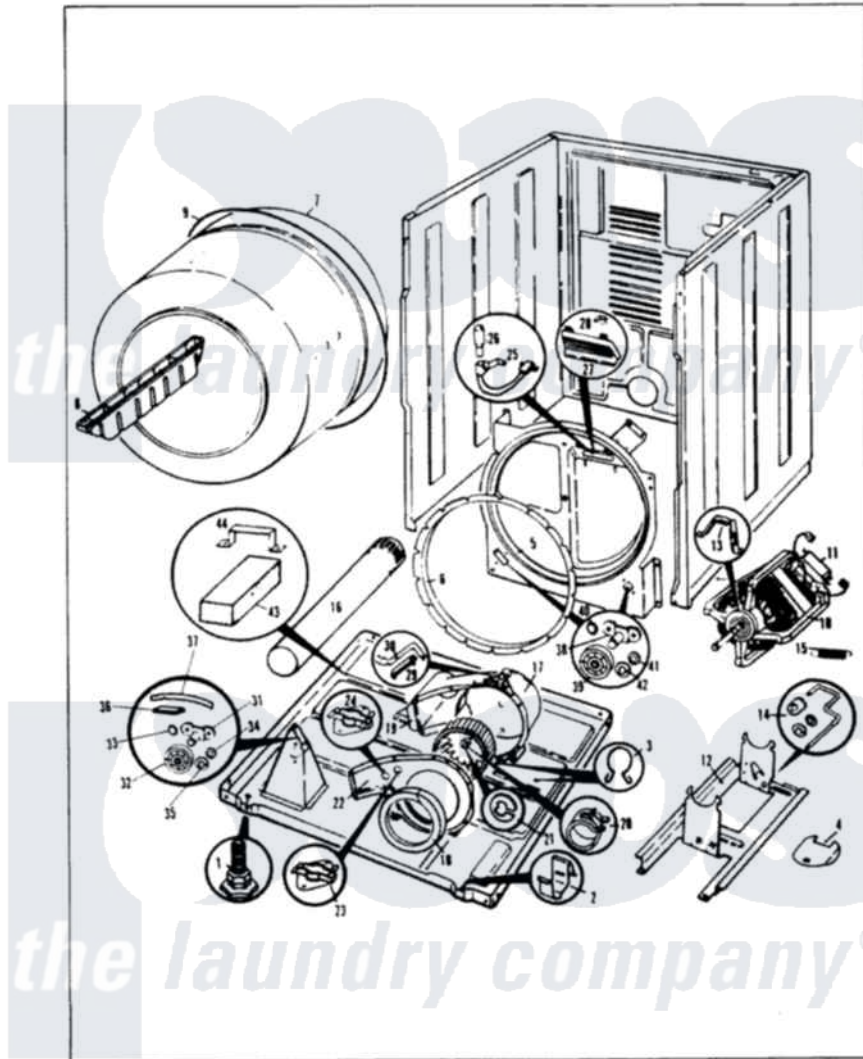

Crosley CDG20M8A 02 - CYLINDER & DRIVE (ORIG.-REV. A-D)

MASTER CARE

CDG20M8

CYLINDER & DRIVE

Issued 1/86

N-27-25

Crosley [Residential Crosley CDG20M8A Dryer Parts](#) Parts Diagram 02 - CYLINDER & DRIVE (ORIG.-REV. A-D)
 Click on the part number to view part

Item	Original Part Number	Replaced By	Status	Part Description
1	63-5519		Not Available	LEG, LEVELING
2	53-0120			Clip, Front Panel
3	25-7027	16515		Clip
4	53-0153		Not Available	SHIELD, WIRING
"	25-7741	W10116760		Screw
5	25-7733	681414		Screw, 10AB X 1/2
"	53-0691	LA-1054		Dryer Bulkhead Kit
6	53-0218	31001747		Seal Assembly
7	53-0178	53-1250		Cylinder
8	53-0117		Not Available	BAFFLE, GRAY
"	25-7759	3196164		Screw
9	53-0186	341241		Belt
"	LA-1004			Motor Mtg. Kit
10	53-0189	LA-1004		Motor Mtg. Kit
11	53-0332			Motor Switch
"	73-0467		Not Available	MOTOR SWITCH