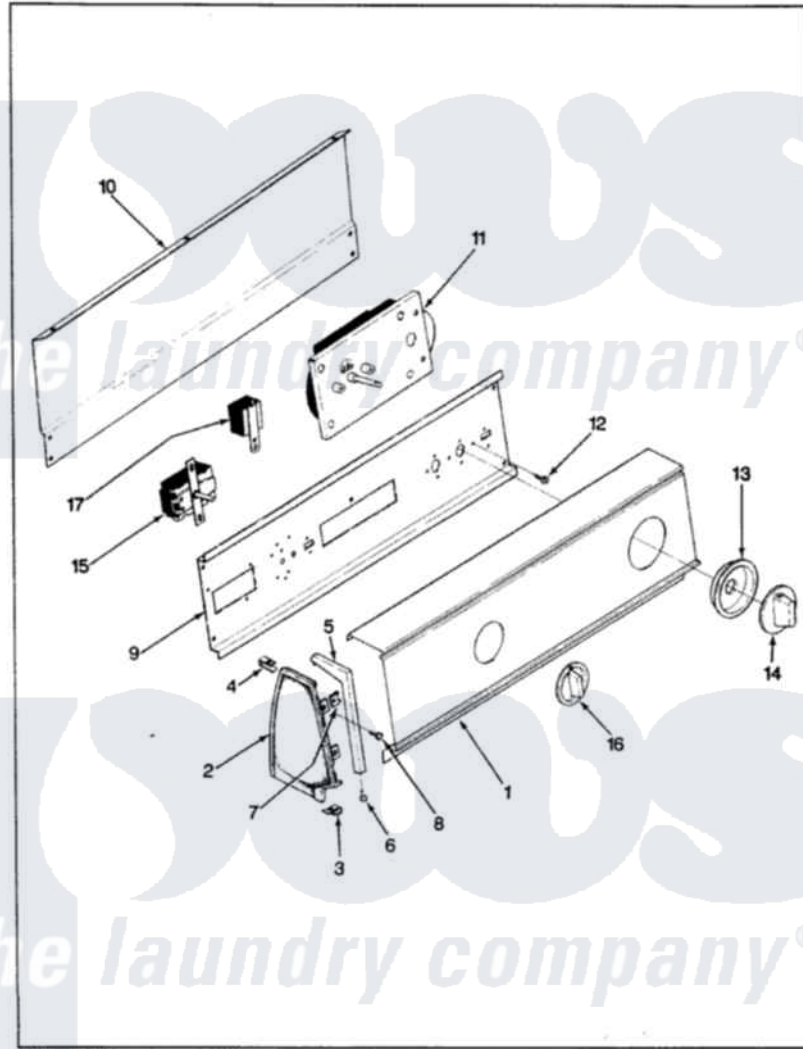

Crosley CDG20P6A 01 - CONTROL PANEL (ORIG. REV. A-D)

CROSLEY CDG20P6 BACKGUARD

ISSUED 6/89

Crosley [Residential Crosley CDG20P6A Dryer Parts](#) Parts Diagram 01 - CONTROL PANEL (ORIG. REV. A-D)
 Click on the part number to view part

Item	Original Part Number	Replaced By	Status	Part Description
1	25-3457			Screw, Sems
"	53-1287		Not Available	CONTROL PANEL
2	53-0265			LH Endcap
"	25-7702			Speedclip, End Cap To Control Panel
"	25-7793			Screw
"	35-2488	21001452		Cap- End
"	53-0264			RH Endcap
"	35-2487	21001451		Cap- End
3	25-7697	25-2219		Screw
"	25-7851			Speedclip, End Cap To Top
4	25-7435	33002917		Screw, No.10-16
"	25-7852			Speedclip, Rr Shld To End Cap
5	53-0278		Not Available	TRIM, END CAP (LT)
"	53-0277		Not Available	TRIM, END CAP (RT)
6	25-7760			Screw

7	25-7702		Speedclip, End Cap To Control Panel
8	25-3092	90767	Screw, 8A X 3/8 HeX Washer Head Tapping
9	53-0365	53-1676	Shield, Control
"	53-1676		Shield, Control
10	25-3457		Screw, Sems
"	53-0268	21001460	Shield, Rear
"	25-3092	90767	Screw, 8A X 3/8 HeX Washer Head Tapping
"	35-2688	21001460	Shield, Rear
11	53-1548		Timer
"	53-1302		Timer
"	53-0635	Not Available	TIMER MOTOR
12	25-0205	216412	Screw, Bracket To Timer
13	35-2256	21001283	Knob, Selector---Piq
14	53-0653	31001219	Knob Ski
15	25-3092	90767	Screw, 8A X 3/8 HeX Washer Head Tapping
"	53-0344	Not Available	SWITCH, TEMPERATURE
16	35-0145	21001283	Knob, Selector---Piq
17	63-6731	53-1639	Buzzer Assembly
"	25-3092	90767	Screw, 8A X 3/8 HeX Washer Head Tapping